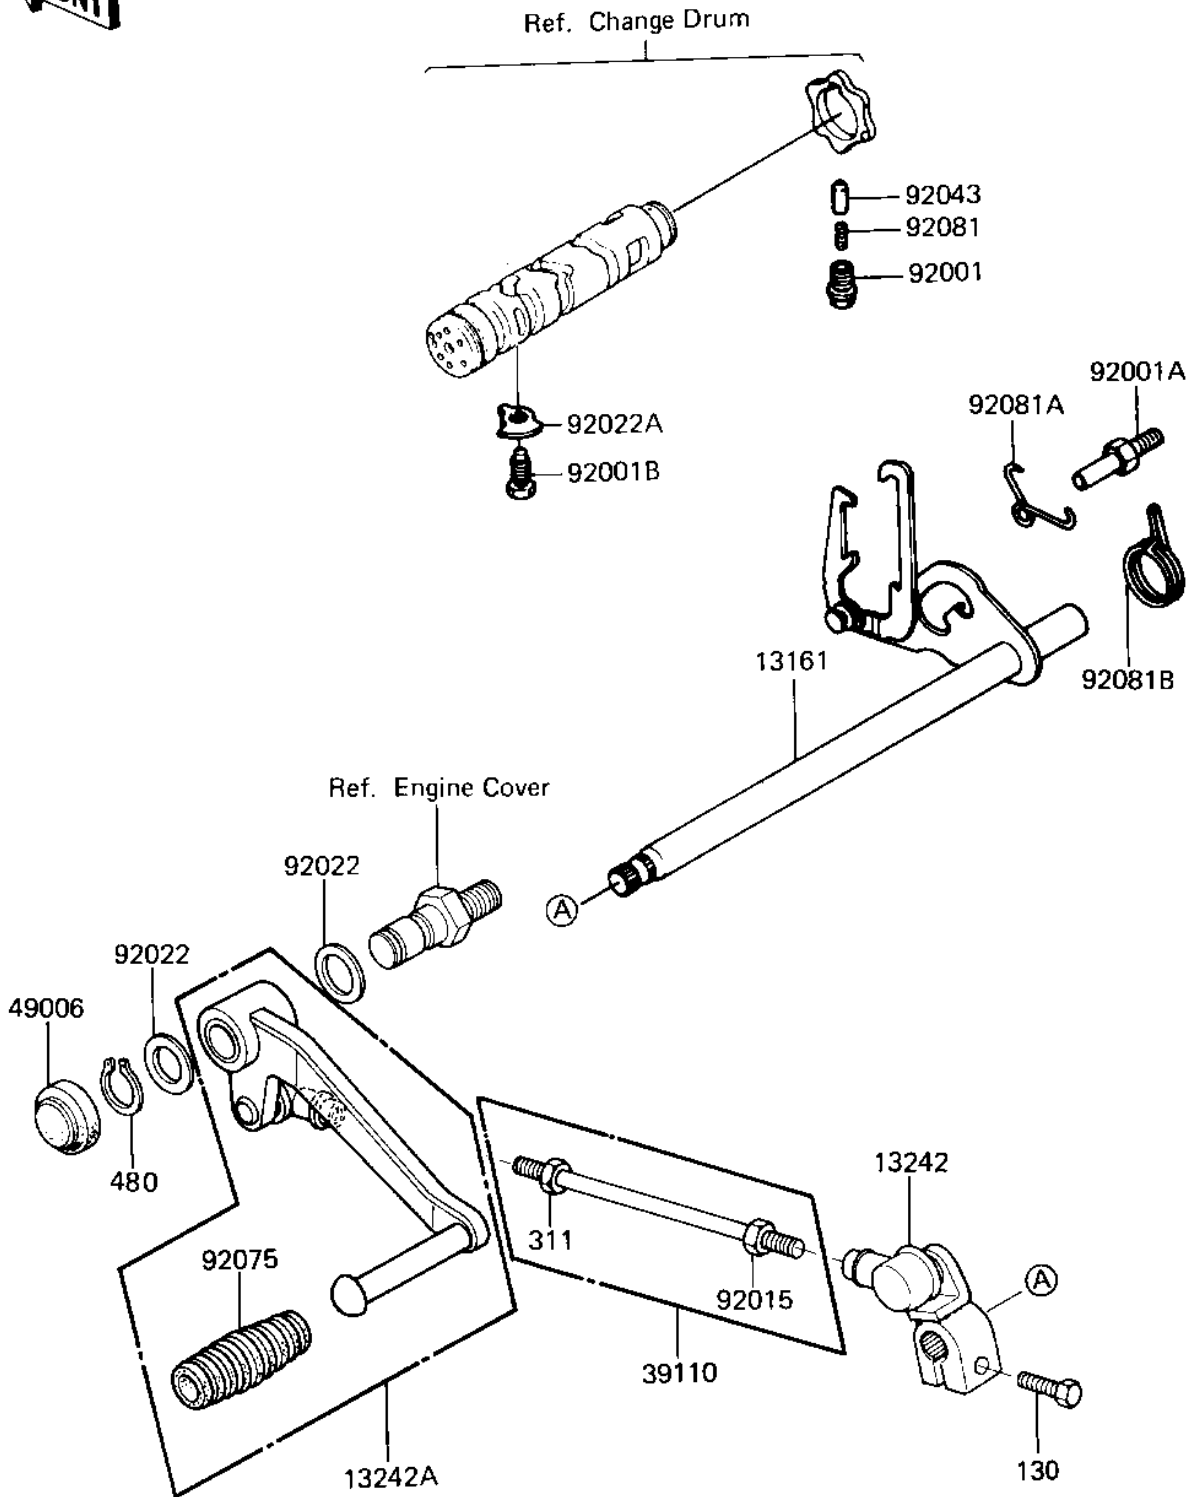

1986 GPz PARTS DIAGRAM

GEAR.CHANGE MECHANISM

E1370-0115

1986 GPz PARTS LIST

GEAR.CHANGE MECHANISM

ITEM NAME	PART NUMBER	QUANTITY
-----------	-------------	----------