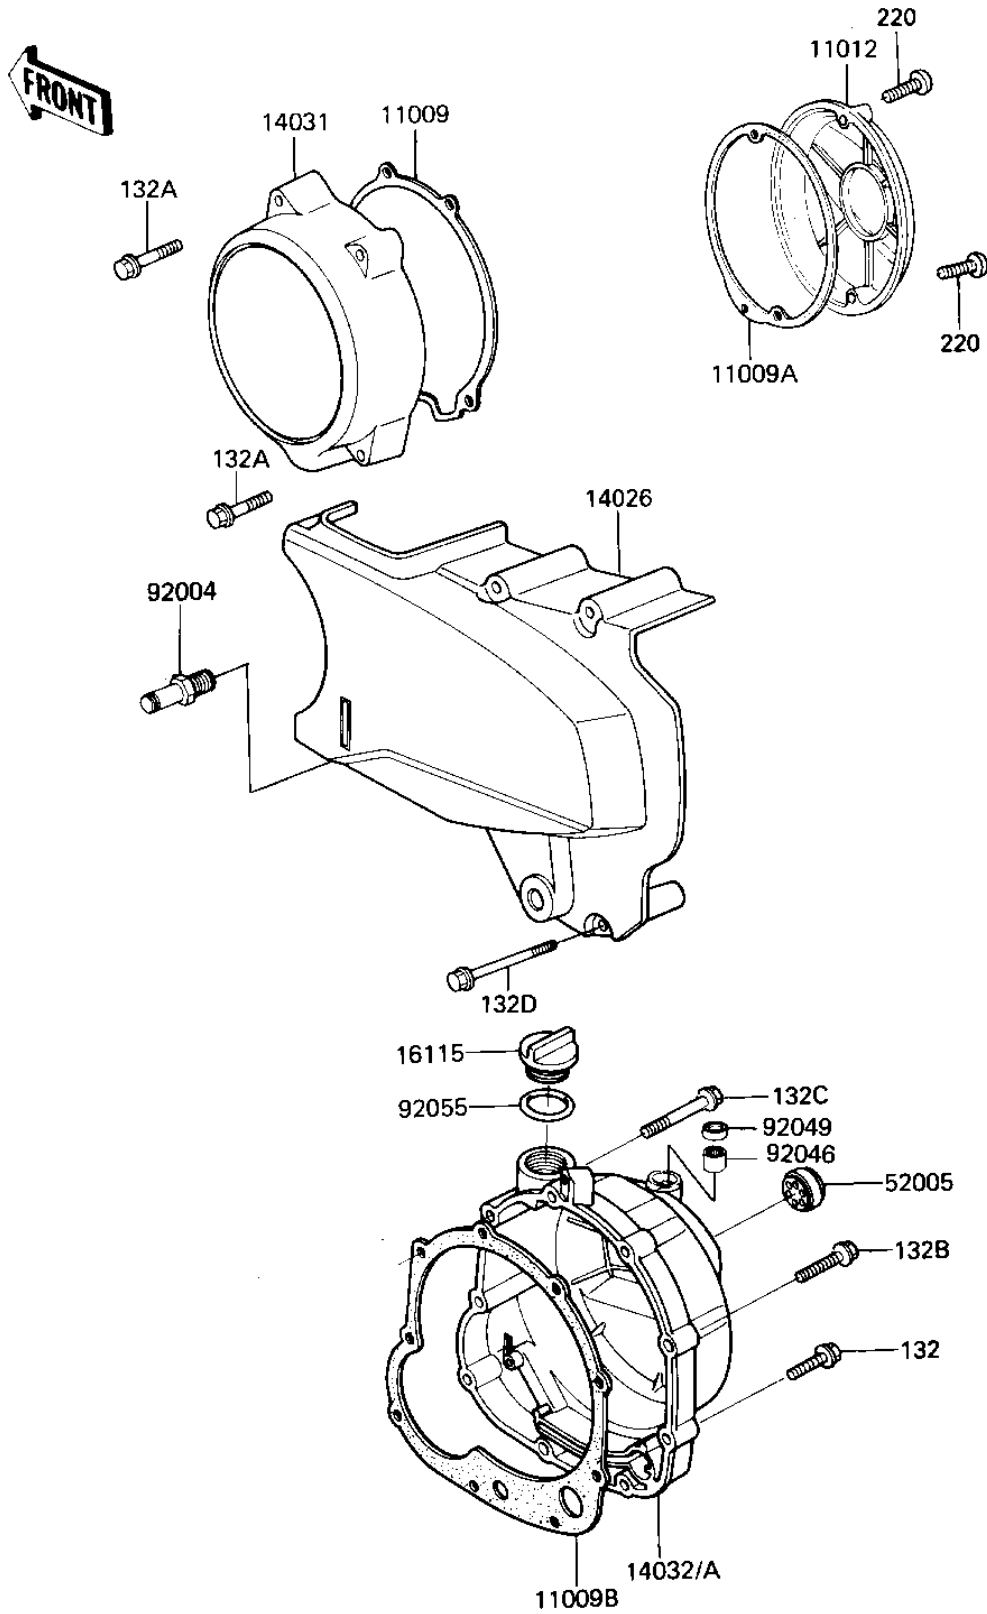

1985 GPz PARTS DIAGRAM

ENGINE COVERS

E1431-0140

1985 GPz PARTS LIST

ENGINE COVERS

ITEM NAME	PART NUMBER	QUANTITY
GASKET,GENERATOR COVE (Ref # 11009)	11060-1055	1
GASKET,PULSING COIL C (Ref # 11009A)	11060-1053	1
GASKET,CLUTCH COVER (Ref # 11009B)	11060-1054	1
CAP,PULSING COIL,BLAC (Ref # 11012)	11012-1287	1
COVER-CHAIN (Ref # 14026)	14026-1087	1
COVER-GENERATOR (Ref # 14031)	14031-1116	1
COVER-CLUTCH (Ref # 14032A)	14032-1255	1
CAP-OIL FILLER (Ref # 16115)	16115-1009	1
GAUGE,OIL LEVEL (Ref # 52005)	52005-1009	1
STUD,CHANGE LEVER PIV (Ref # 92004)	92004-1038	1
BEARING,NEEDLE,HK1210 (Ref # 92046)	92046-1010	1
SEAL-OIL (Ref # 92049)	92049-1271	1
"O" RING,31MM (Ref # 92055)	92055-049	1
BOLT-FLANGED-SMALL (Ref # 132)	132J0630	4
BOLT-FLANGED-SMALL (Ref # 132A)	132J0640	4
BOLT-FLANGED-SMALL (Ref # 132B)	132J0645	3
BOLT-FLANGED-SMALL (Ref # 132C)	132J0660	2
BOLT-FLANGED-SMALL (Ref # 132D)	132J0670	4
SCREW-PAN HEAD,6X30 (Ref # 220)	220C0630	2