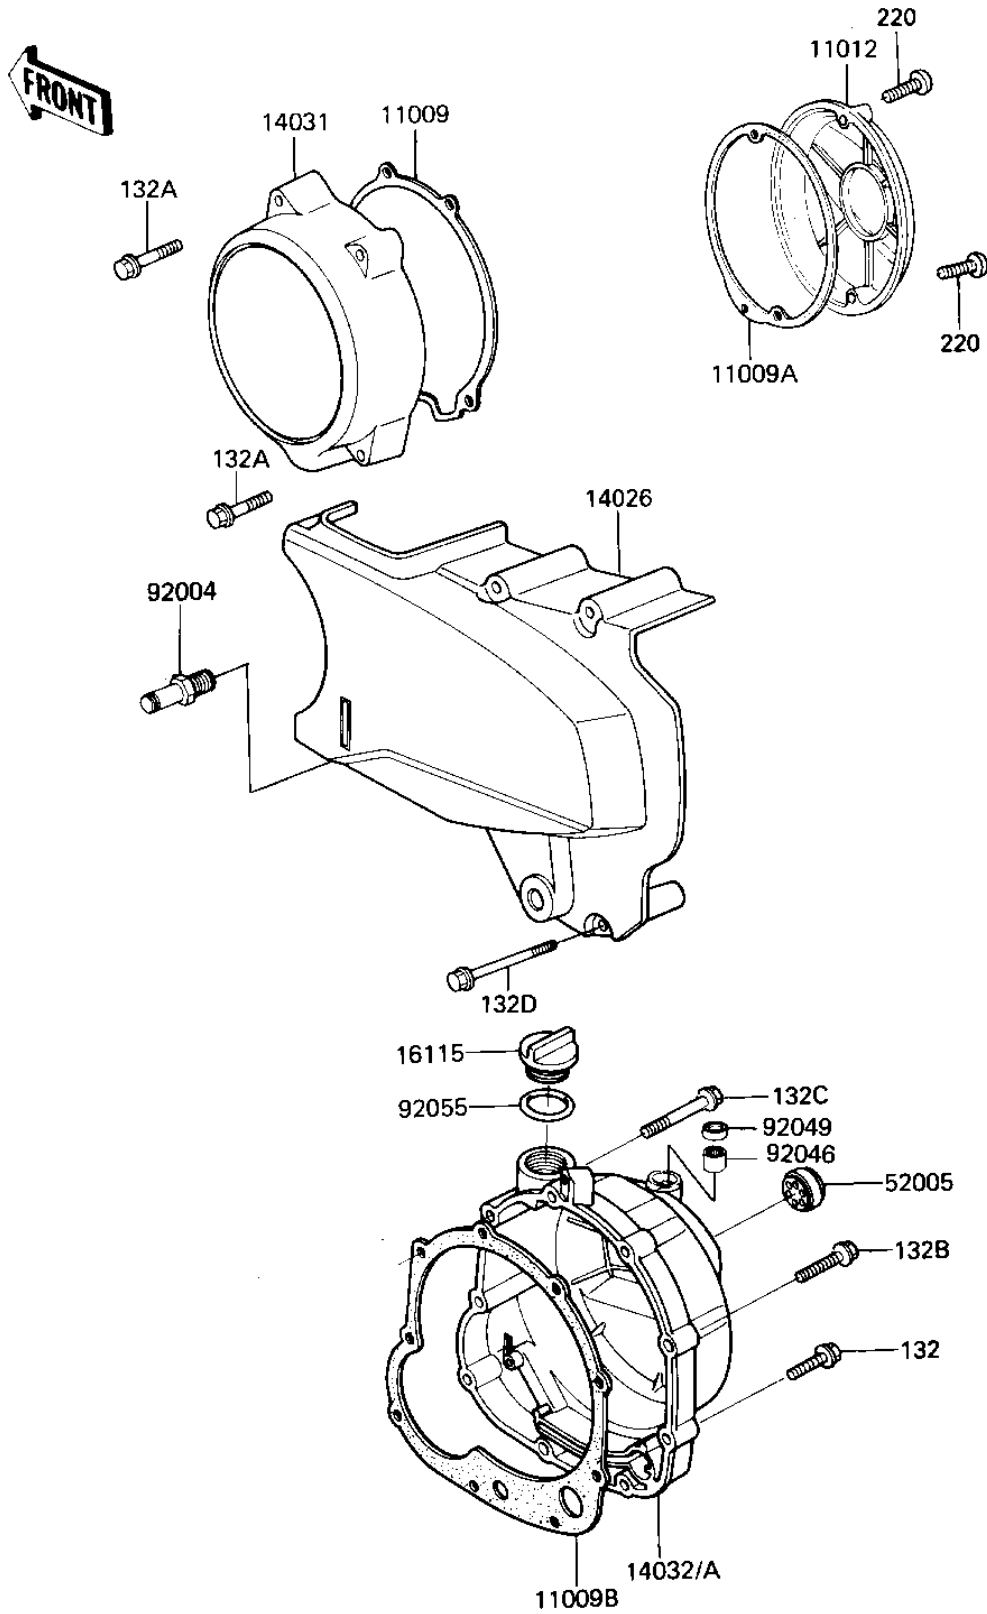

1986 GPz PARTS DIAGRAM

ENGINE COVERS

E1431-0140

1986 GPz PARTS LIST

ENGINE COVERS

ITEM NAME	PART NUMBER	QUANTITY
GASKET,GENERATOR COVE (Ref # 11009)	11060-1055	1
GASKET,PULSING COIL C (Ref # 11009A)	11060-1053	1
GASKET,CLUTCH COVER (Ref # 11009B)	11060-1054	1
CAP,PULSING COIL,BLAC (Ref # 11012)	11012-1287	1
COVER-CHAIN (Ref # 14026)	14026-1087	1
COVER-GENERATOR (Ref # 14031)	14031-1116	1
COVER-CLUTCH (Ref # 14032A)	14032-1255	1
CAP-OIL FILLER (Ref # 16115)	16115-1009	1
GAUGE,OIL LEVEL (Ref # 52005)	52005-1009	1
STUD,CHANGE LEVER PIV (Ref # 92004)	92004-1038	1
BEARING,NEEDLE,HK1210 (Ref # 92046)	92046-1010	1
SEAL-OIL (Ref # 92049)	92049-1271	1
"O" RING,31MM (Ref # 92055)	92055-049	1
BOLT-FLANGED-SMALL (Ref # 132)	132J0630	4
BOLT-FLANGED-SMALL (Ref # 132A)	132J0640	4
BOLT-FLANGED-SMALL (Ref # 132B)	132J0645	3
BOLT-FLANGED-SMALL (Ref # 132C)	132J0660	2
BOLT-FLANGED-SMALL (Ref # 132D)	132J0670	4
SCREW-PAN HEAD,6X30 (Ref # 220)	220C0630	2