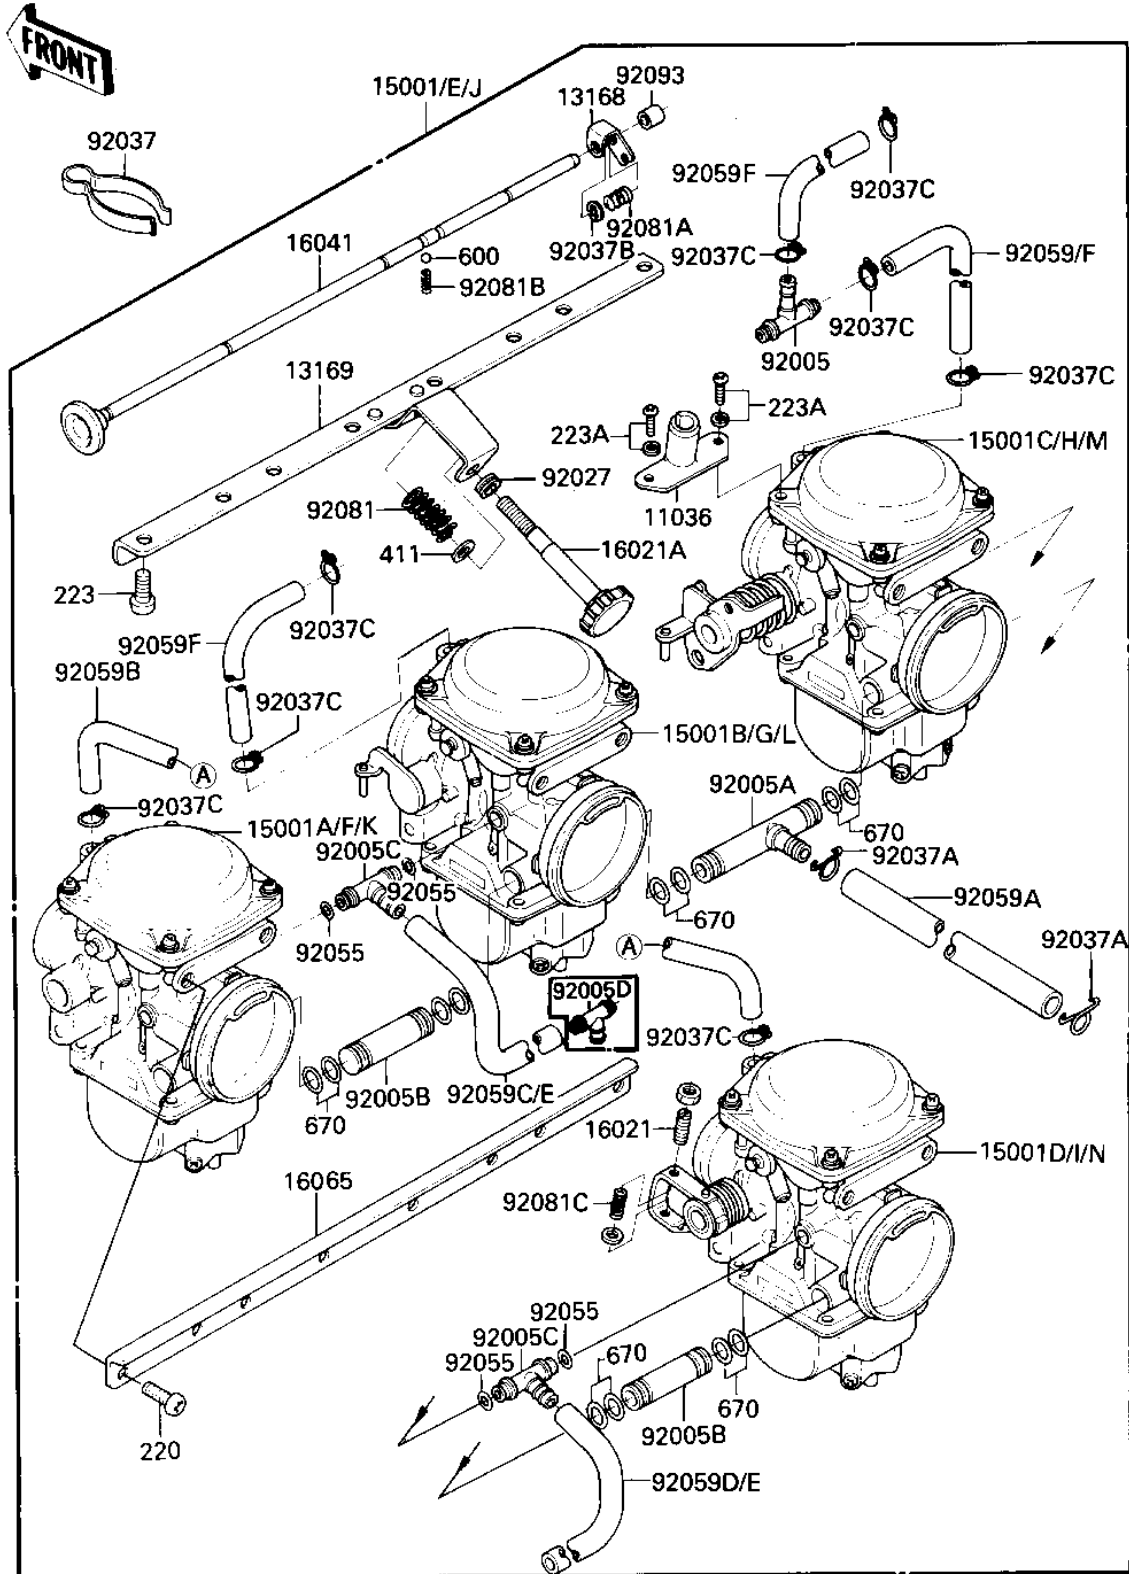

1984 GPz PARTS DIAGRAM

CARBURETOR ASSY

E1611-0150