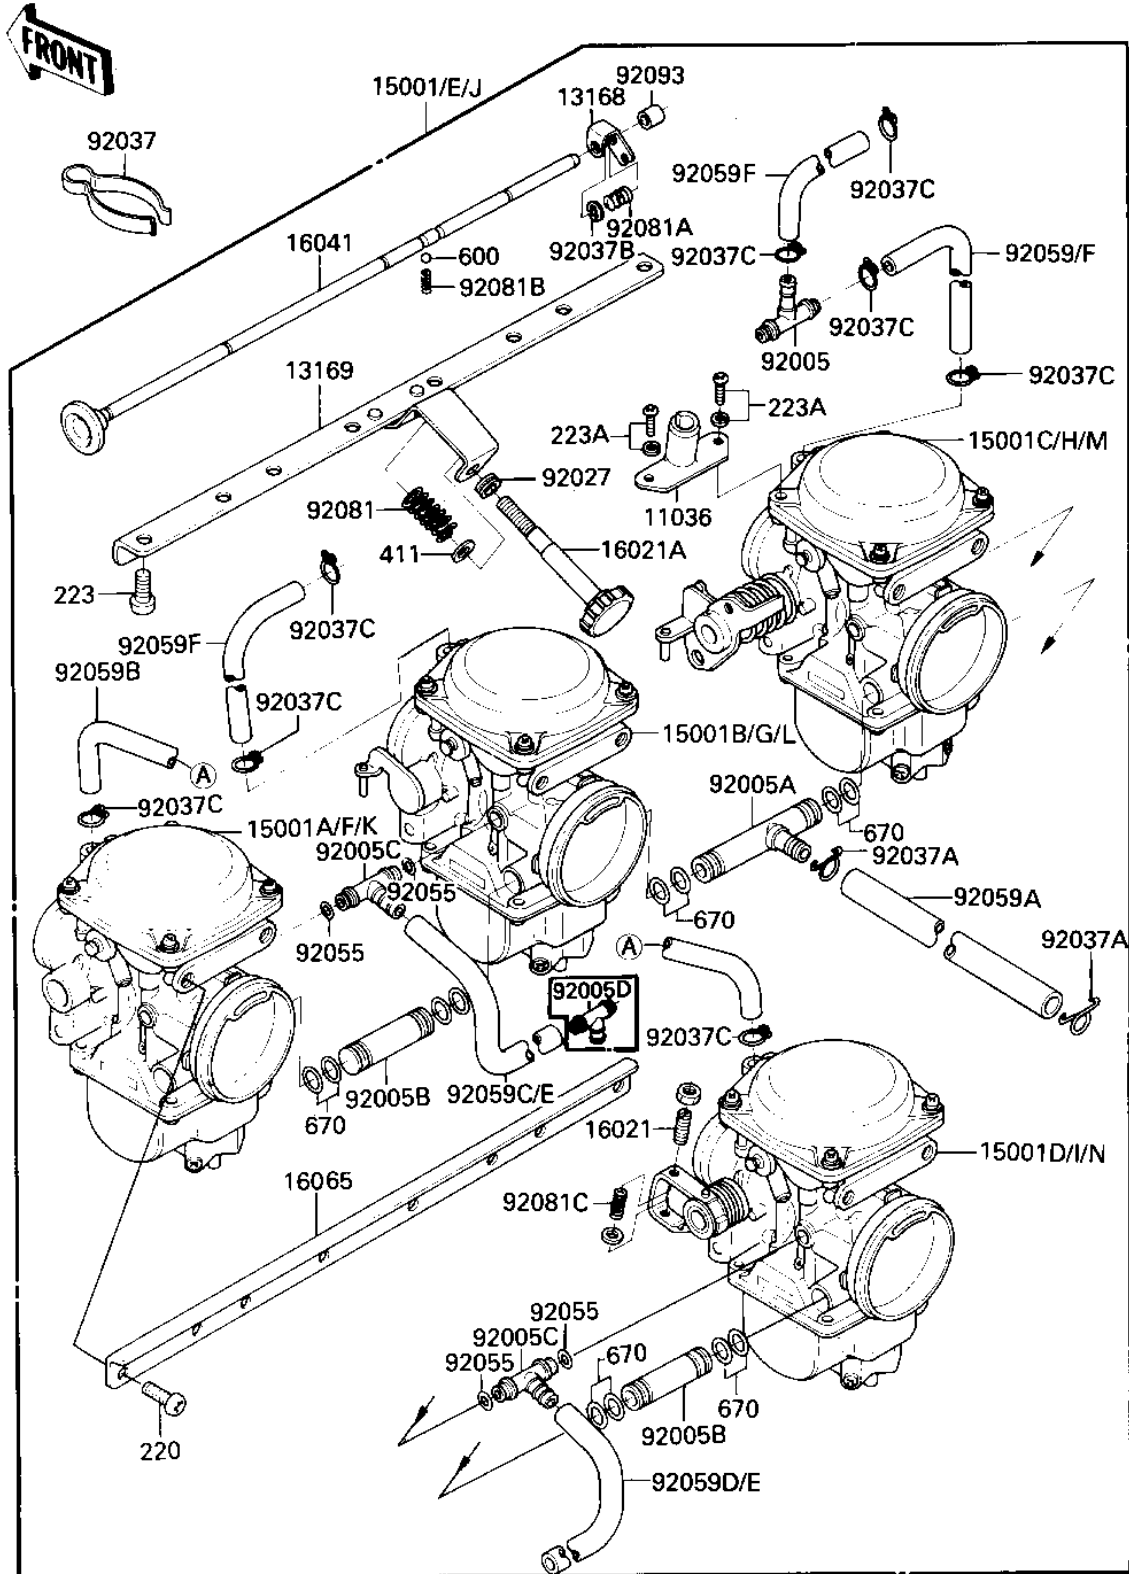

1985 GPz PARTS DIAGRAM

CARBURETOR ASSY

E1611-0150

1985 GPz PARTS LIST

CARBURETOR ASSY

ITEM NAME	PART NUMBER	QUANTITY
BRACKET-A (Ref # 11036)	11036-1453	1
LEVER (Ref # 13168)	13168-1110	4
PLATE,CARBURETOR,LWR (Ref # 13169)	13169-1625	1
CARBURETOR (Ref # 15001)	16001-1974	1
CARBURETOR,LH,OUTSIDE (Ref # 15001A)	16001-1975	1
CARBURETOR,LH,INSIDE (Ref # 15001B)	16001-1976	1
CARBURETOR,RH,INSIDE (Ref # 15001C)	16001-1977	1
CARBURETOR,RH,OUTSIDE (Ref # 15001D)	16001-1978	1
CARBURATOR (Canada) (Ref # 15001E)	16001-1979	1
CARBURETOR,LH,OUTSIDE (Canada) (Ref # 15001F)	16001-1980	1
CARBURETOR,LH,INSIDE (Canada) (Ref # 15001G)	16001-1981	1
CARBURETOR,RH,INSIDE (Canada) (Ref # 15001H)	16001-1982	1
CARBURETOR,RH,OUTSIDE (Canada) (Ref # 15001I)	16001-1983	1
CARBURETOR (Ref # 15001J)	16001-1984	1
CARBURETOR,LH,OUTSIDE (Ref # 15001K)	16001-1985	1
CARBURETOR,LH,INSIDE (Ref # 15001L)	16001-1986	1
CARBURETOR,RH,INSIDE (Ref # 15001M)	16001-1987	1
CARBURETOR,RH,OUTSIDE (Ref # 15001N)	16001-1988	1
SCREW-THROTTLE STOP (Ref # 16021)	16021-1043	3
SCREW-THROTTLE STOP (Ref # 16021A)	16021-1048	1
SHAFT-CARBURETOR,STAR (Ref # 16041)	16041-1027	1
HOLDER-CARBURETOR (Ref # 16065)	16065-1057	1
"T"JOINT,FUEL (Ref # 92005)	92005-1020	1
"T"JOINT,FUEL (Ref # 92005A)	92005-1020	1
JOINT,FUEL (Ref # 92005B)	92005-1021	2
FITTING (Ref # 92005C)	92005-1058	2
FITTING,TUBE,T-TYPE (Ref # 92005D)	92005-1115	1
COLLAR,STOP SCREW (Ref # 92027)	92027-1432	1
CLAMP,AIR VENT HOSE (Ref # 92037)	92037-1092	2