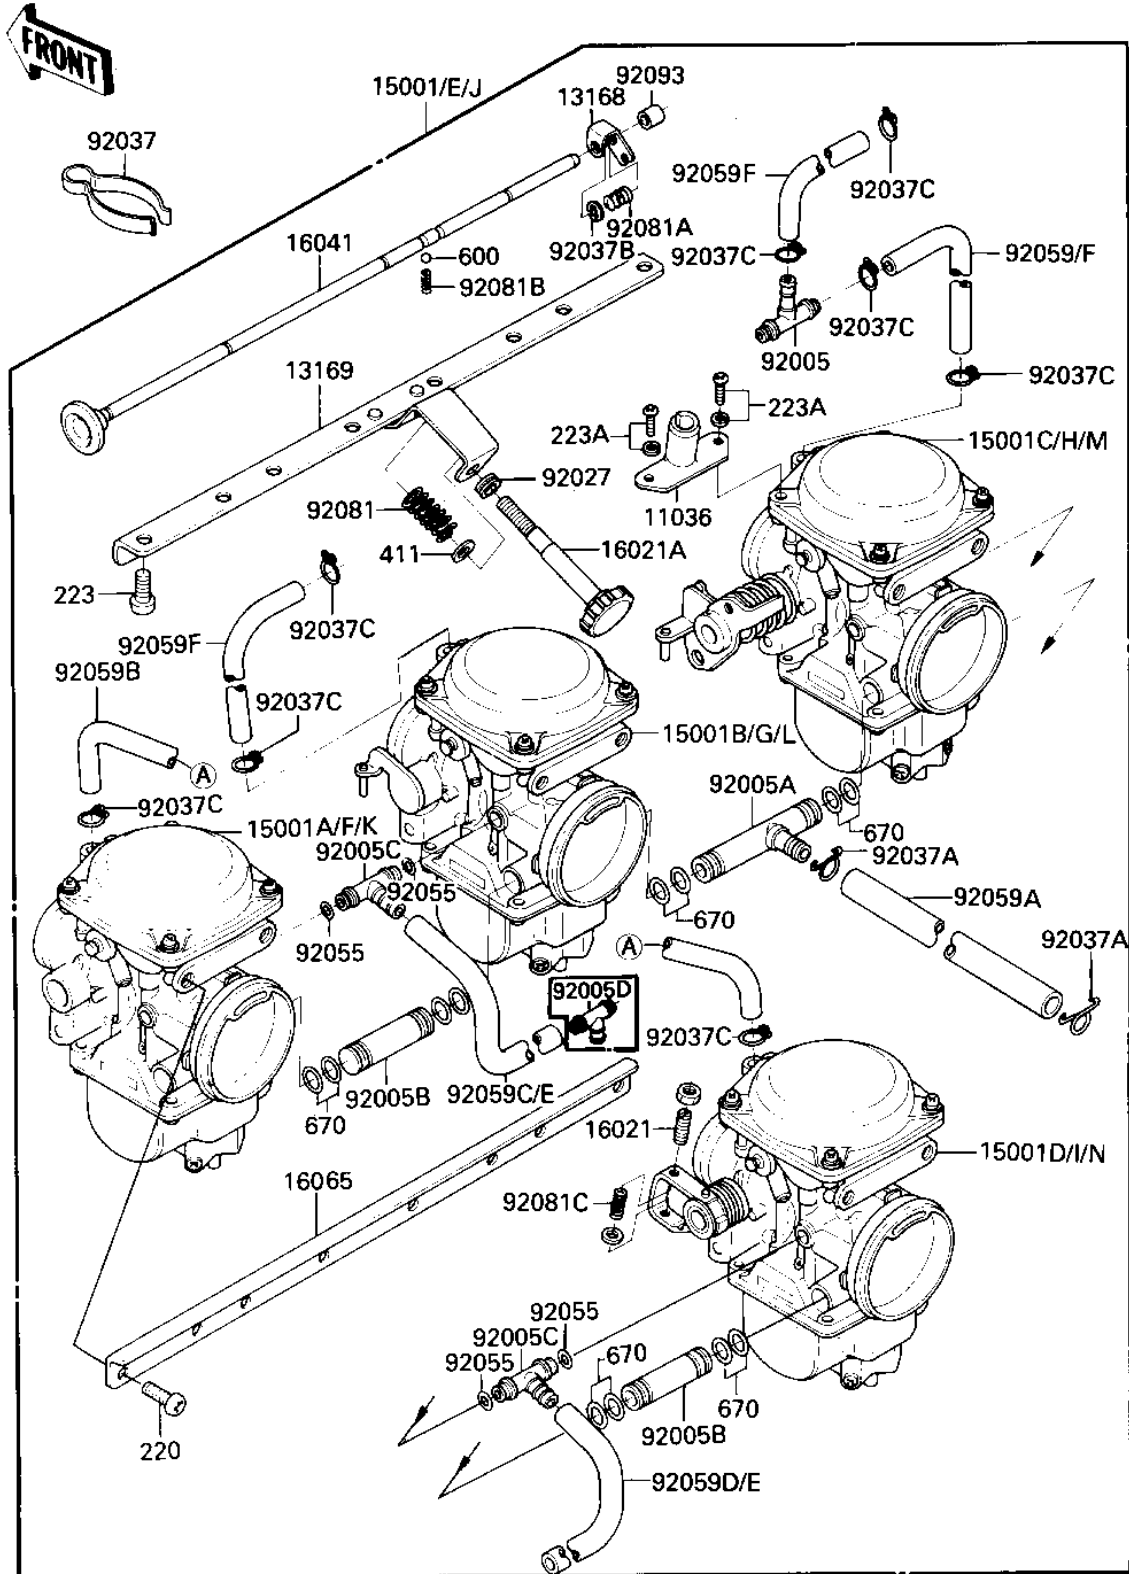

1986 GPz PARTS DIAGRAM

CARBURETOR ASSY

E1611-0150

1986 GPz PARTS LIST

CARBURETOR ASSY

ITEM NAME	PART NUMBER	QUANTITY
BRACKET-A (Ref # 11036)	11036-1453	1
LEVER (Ref # 13168)	13168-1110	4
PLATE,CARBURETOR,LWR (Ref # 13169)	13169-1625	1
CARBURATOR (Canada) (Ref # 15001E)	16001-1979	1
CARBURETOR,LH,OUTSIDE (Canada) (Ref # 15001F)	16001-1980	1
CARBURETOR,LH,INSIDE (Canada) (Ref # 15001G)	16001-1981	1
CARBURETOR,RH,INSIDE (Canada) (Ref # 15001H)	16001-1982	1
CARBURETOR,RH,OUTSIDE (Canada) (Ref # 15001I)	16001-1983	1
SCREW-THROTTLE STOP (Ref # 16021)	16021-1043	3
SCREW-THROTTLE STOP (Ref # 16021A)	16021-1048	1
SHAFT-CARBURETOR,STAR (Ref # 16041)	16041-1027	1
HOLDER-CARBURETOR (Ref # 16065)	16065-1057	1
"T"JOINT,FUEL (Ref # 92005)	92005-1020	1
"T"JOINT,FUEL (Ref # 92005A)	92005-1020	1
JOINT,FUEL (Ref # 92005B)	92005-1021	2
FITTING (Ref # 92005C)	92005-1058	2
COLLAR,STOP SCREW (Ref # 92027)	92027-1432	1
CLAMP,FUEL HOSE (Ref # 92037A)	92037-1158	2
CLAMP (Ref # 92037B)	92037-1302	4
RING-O (Ref # 92055)	92055-1134	4
TUBE,7X12X200 (Ref # 92059A)	92059-1290	1
SPRING,ADJUST SCREW (Ref # 92081)	92081-1193	1
SPRING (Ref # 92081A)	92081-1439	4
SPRING,SHAFT STOP (Ref # 92081B)	92081-1440	1
SPRING (Ref # 92081C)	92081-1442	3
SEAL (Ref # 92093)	92093-1074	4
SCREW PAN HEAD 6X14 (Ref # 220)	220B0614	16
SCREW-PAN-WS-CROS (Ref # 223)	223C0414	2
SCREW-PAN-WS-CROS (Ref # 223A)	223C0418	2

1986 GPz PARTS LIST

CARBURETOR ASSY

ITEM NAME	PART NUMBER	QUANTITY
WASHER (Ref # 411)	411S0500	1
BALL,STEEL,1/8" (Ref # 600)	600A0400	1
"O" RING,7MM (Ref # 670)	670B1507	12