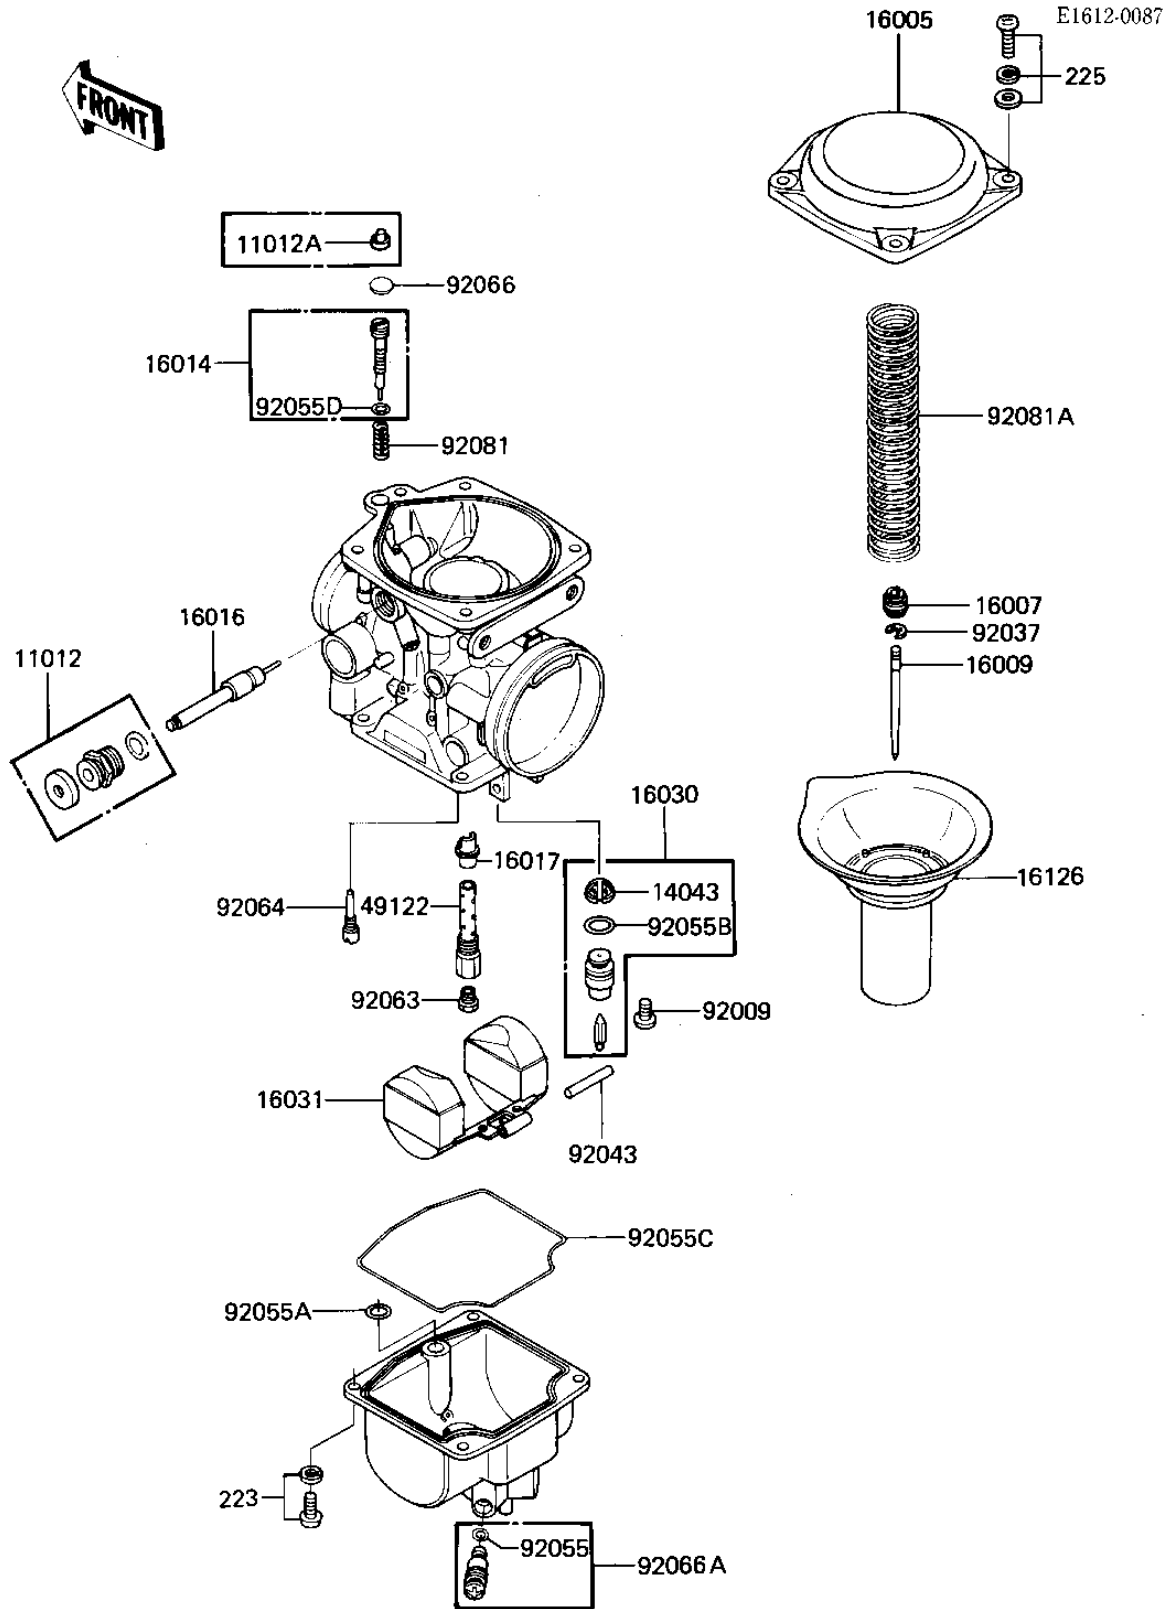

1985 GPz PARTS DIAGRAM

CARBURETOR PARTS

1985 GPz PARTS LIST

CARBURETOR PARTS

ITEM NAME	PART NUMBER	QUANTITY
CAP (Ref # 11012)	11012-1243	4
CAP (Canada) (Ref # 11012A)	11012-1265	4
FILTER,FLOAT VALVE (Ref # 14043)	14043-1011	4
TOP-CHAMBER (Ref # 16005)	16005-1020	4
SEAT-SPRING (Ref # 16007)	16007-1051	4
NEEDLE-JET,#4A10 (Ref # 16009)	16009-1227	4
SCREW-PILOT AIR (Ref # 16014)	16014-1032	4
PLUNGER (Ref # 16016)	16016-1023	4
JET-NEEDLE (Ref # 16017)	16017-1252	4
VALVE-FLOAT (Ref # 16030)	16030-1024	4
FLOAT (Ref # 16031)	16031-1018	4
VALVE,VACUUM (Ref # 16126)	16126-1111	4
PIPE-BLEEDER (Ref # 49122)	49122-1012	4
SCREW,FLOAT VALVE (Ref # 92009)	92009-1168	4
CLAMP (Ref # 92037)	92037-1303	4
PIN (Ref # 92043)	92043-1112	4
"O" RING,OVERFLOW (Ref # 92055)	92055-1071	4
RING-O (Ref # 92055A)	92055-1126	4
RING-O (Ref # 92055B)	92055-1127	4
RING-O,FLOAT CHAMBER (Ref # 92055C)	92055-1128	4
RING-O (Ref # 92055D)	92055-1134	4
JET-MAIN,#114 (Ref # 92063)	92063-1312	4
JET-PILOT,#34 (Ref # 92064)	92064-1113	4
PLUG,PILOT SCREW (Ref # 92066)	92066-1051	4
SCREW,DRAIN (Ref # 92066A)	92066-1065	4
SPRING (Ref # 92081)	92081-1441	4
SPRING,VACUUM VALVE (Ref # 92081A)	92081-1728	4
SCREW-PAN-WS-CROS (Ref # 223)	223C0412	14
SCREW-PAN-WSP-CROS (Canada) (Ref # 225)	225C0416	14