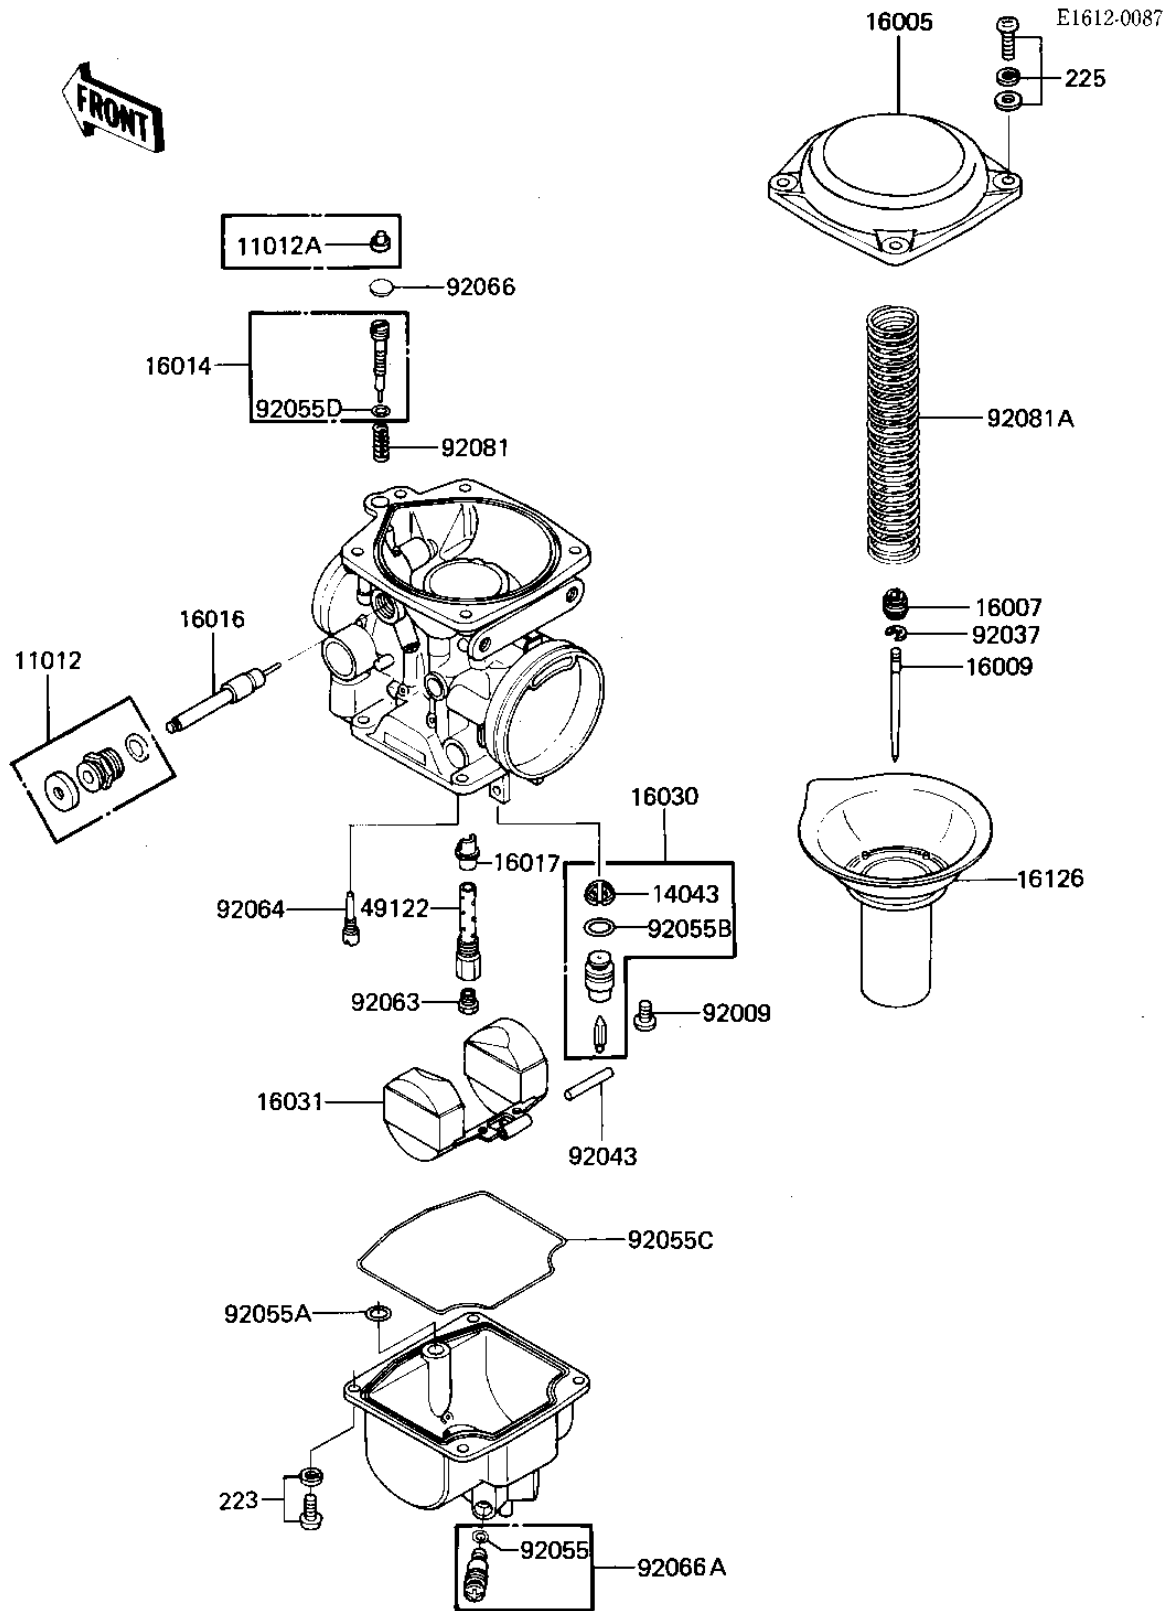

1985 GPz PARTS DIAGRAM

CARBURETOR PARTS

1985 GPz PARTS LIST

CARBURETOR PARTS

ITEM NAME	PART NUMBER	QUANTITY
CAP (Ref # 11012)	11012-1243	4
CAP (Canada) (Ref # 11012A)	11012-1265	4
FILTER,FLOAT VALVE (Ref # 14043)	14043-1011	4
TOP-CHAMBER (Ref # 16005)	16005-1020	4
SEAT-SPRING (Ref # 16007)	16007-1051	4
NEEDLE-JET,#4A10 (Ref # 16009)	16009-1227	4
SCREW-PILOT AIR (Ref # 16014)	16014-1032	4
PLUNGER (Ref # 16016)	16016-1023	4
JET-NEEDLE (Ref # 16017)	16017-1252	4
VALVE-FLOAT (Ref # 16030)	16030-1024	4
FLOAT (Ref # 16031)	16031-1018	4
VALVE,VACUUM (Ref # 16126)	16126-1111	4
PIPE-BLEEDER (Ref # 49122)	49122-1012	4
SCREW,FLOAT VALVE (Ref # 92009)	92009-1168	4
CLAMP (Ref # 92037)	92037-1303	4
PIN (Ref # 92043)	92043-1112	4
"O" RING,OVERFLOW (Ref # 92055)	92055-1071	4
RING-O (Ref # 92055A)	92055-1126	4
RING-O (Ref # 92055B)	92055-1127	4
RING-O,FLOAT CHAMBER (Ref # 92055C)	92055-1128	4
RING-O (Ref # 92055D)	92055-1134	4
JET-MAIN,#114 (Ref # 92063)	92063-1312	4
JET-PILOT,#34 (Ref # 92064)	92064-1113	4
PLUG,PILOT SCREW (Ref # 92066)	92066-1051	4
SCREW,DRAIN (Ref # 92066A)	92066-1065	4
SPRING (Ref # 92081)	92081-1441	4
SPRING,VACUUM VALVE (Ref # 92081A)	92081-1728	4
SCREW-PAN-WS-CROS (Ref # 223)	223C0412	14
SCREW-PAN-WSP-CROS (Canada) (Ref # 225)	225C0416	14