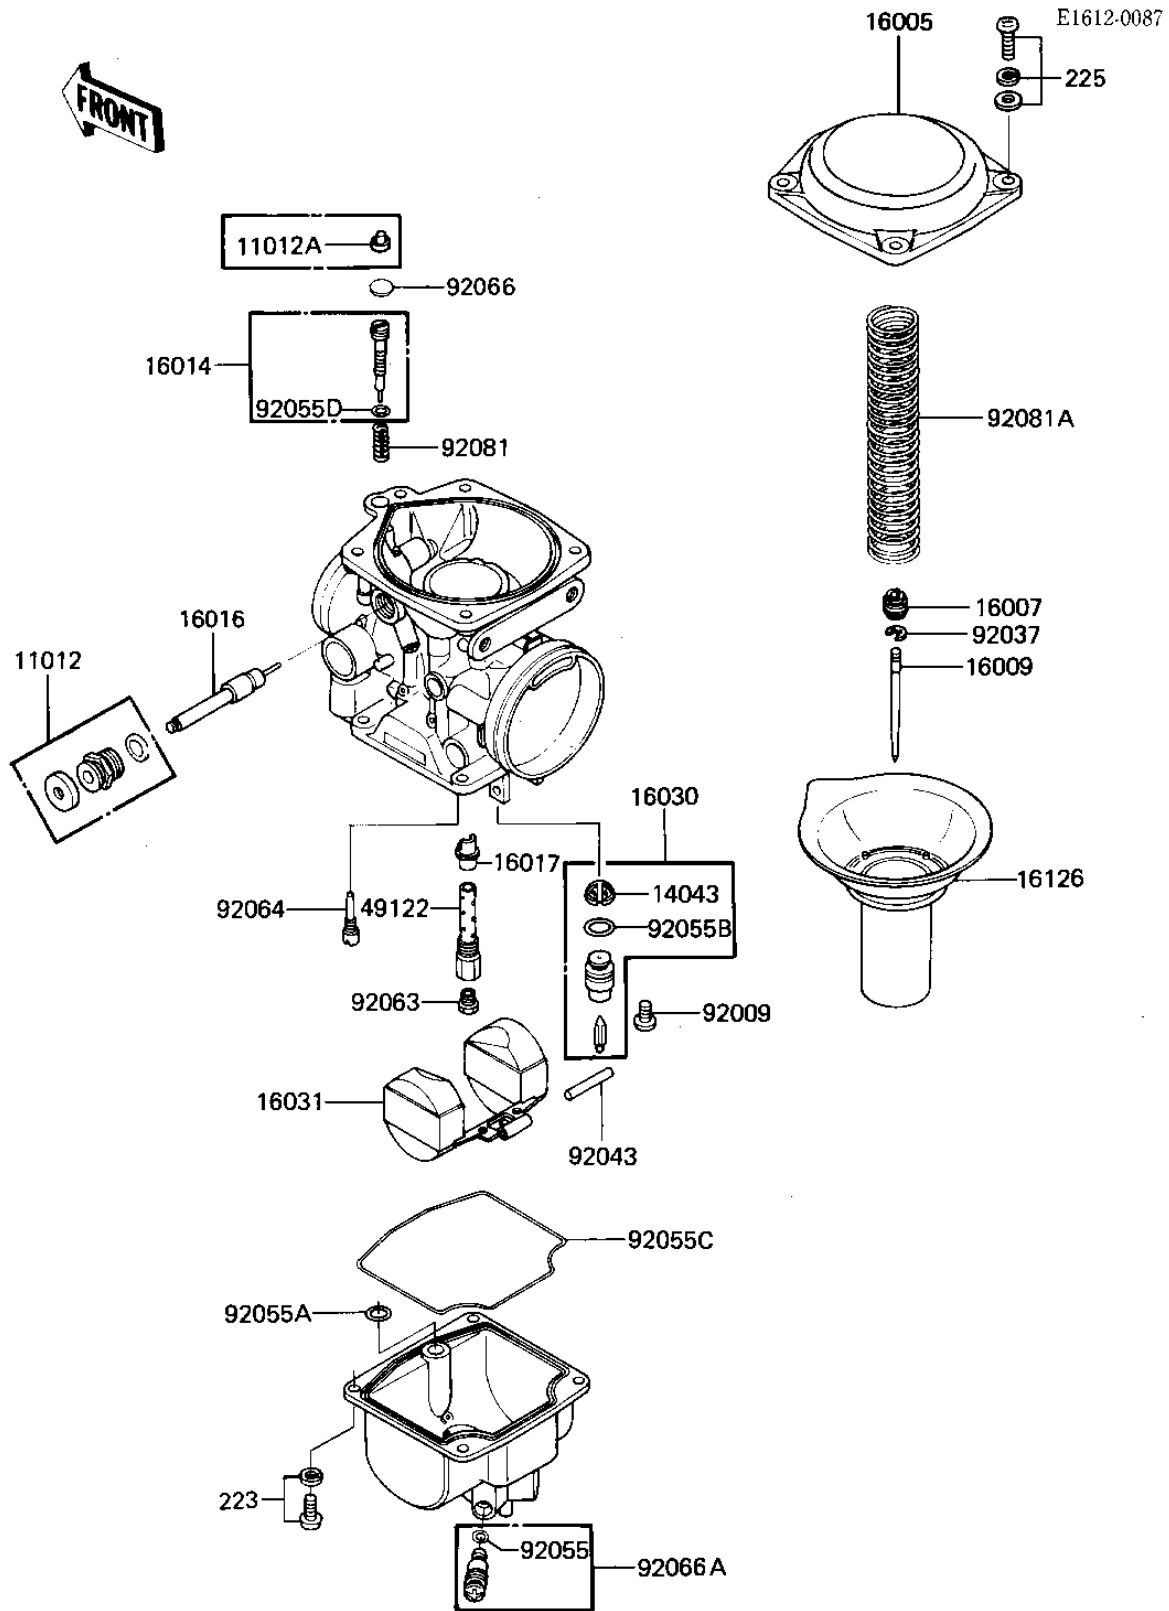

# 1986 GPz PARTS DIAGRAM

## CARBURETOR PARTS

# 1986 GPz PARTS LIST

## CARBURETOR PARTS

ITEM NAME	PART NUMBER	QUANTITY
CAP (Ref # 11012)	11012-1243	4
FILTER,FLOAT VALVE (Ref # 14043)	14043-1011	4
TOP-CHAMBER (Ref # 16005)	16005-1020	4
SEAT-SPRING (Ref # 16007)	16007-1051	4
NEEDLE-JET,#4A10 (Ref # 16009)	16009-1227	4
SCREW-PILOT AIR (Ref # 16014)	16014-1032	4
PLUNGER (Ref # 16016)	16016-1023	4
JET-NEEDLE (Ref # 16017)	16017-1252	4
VALVE-FLOAT (Ref # 16030)	16030-1024	4
FLOAT (Ref # 16031)	16031-1018	4
VALVE,VACUUM (Ref # 16126)	16126-1111	4
PIPE-BLEEDER (Ref # 49122)	49122-1012	4
SCREW,FLOAT VALVE (Ref # 92009)	92009-1168	4
CLAMP (Ref # 92037)	92037-1303	4
PIN (Ref # 92043)	92043-1112	4
"O" RING,OVERFLOW (Ref # 92055)	92055-1071	4
RING-O (Ref # 92055A)	92055-1126	4
RING-O (Ref # 92055B)	92055-1127	4
RING-O,FLOAT CHAMBER (Ref # 92055C)	92055-1128	4
RING-O (Ref # 92055D)	92055-1134	4
JET-MAIN,#114 (Ref # 92063)	92063-1312	4
JET-PILOT,#34 (Ref # 92064)	92064-1113	4
SCREW,DRAIN (Ref # 92066A)	92066-1065	4
SPRING (Ref # 92081)	92081-1441	4
SPRING,VACUUM VALVE (Ref # 92081A)	92081-1728	4
SCREW-PAN-WS-CROS (Ref # 223)	223C0412	14
SCREW-PAN-WSP-CROS (Canada) (Ref # 225)	225C0416	14