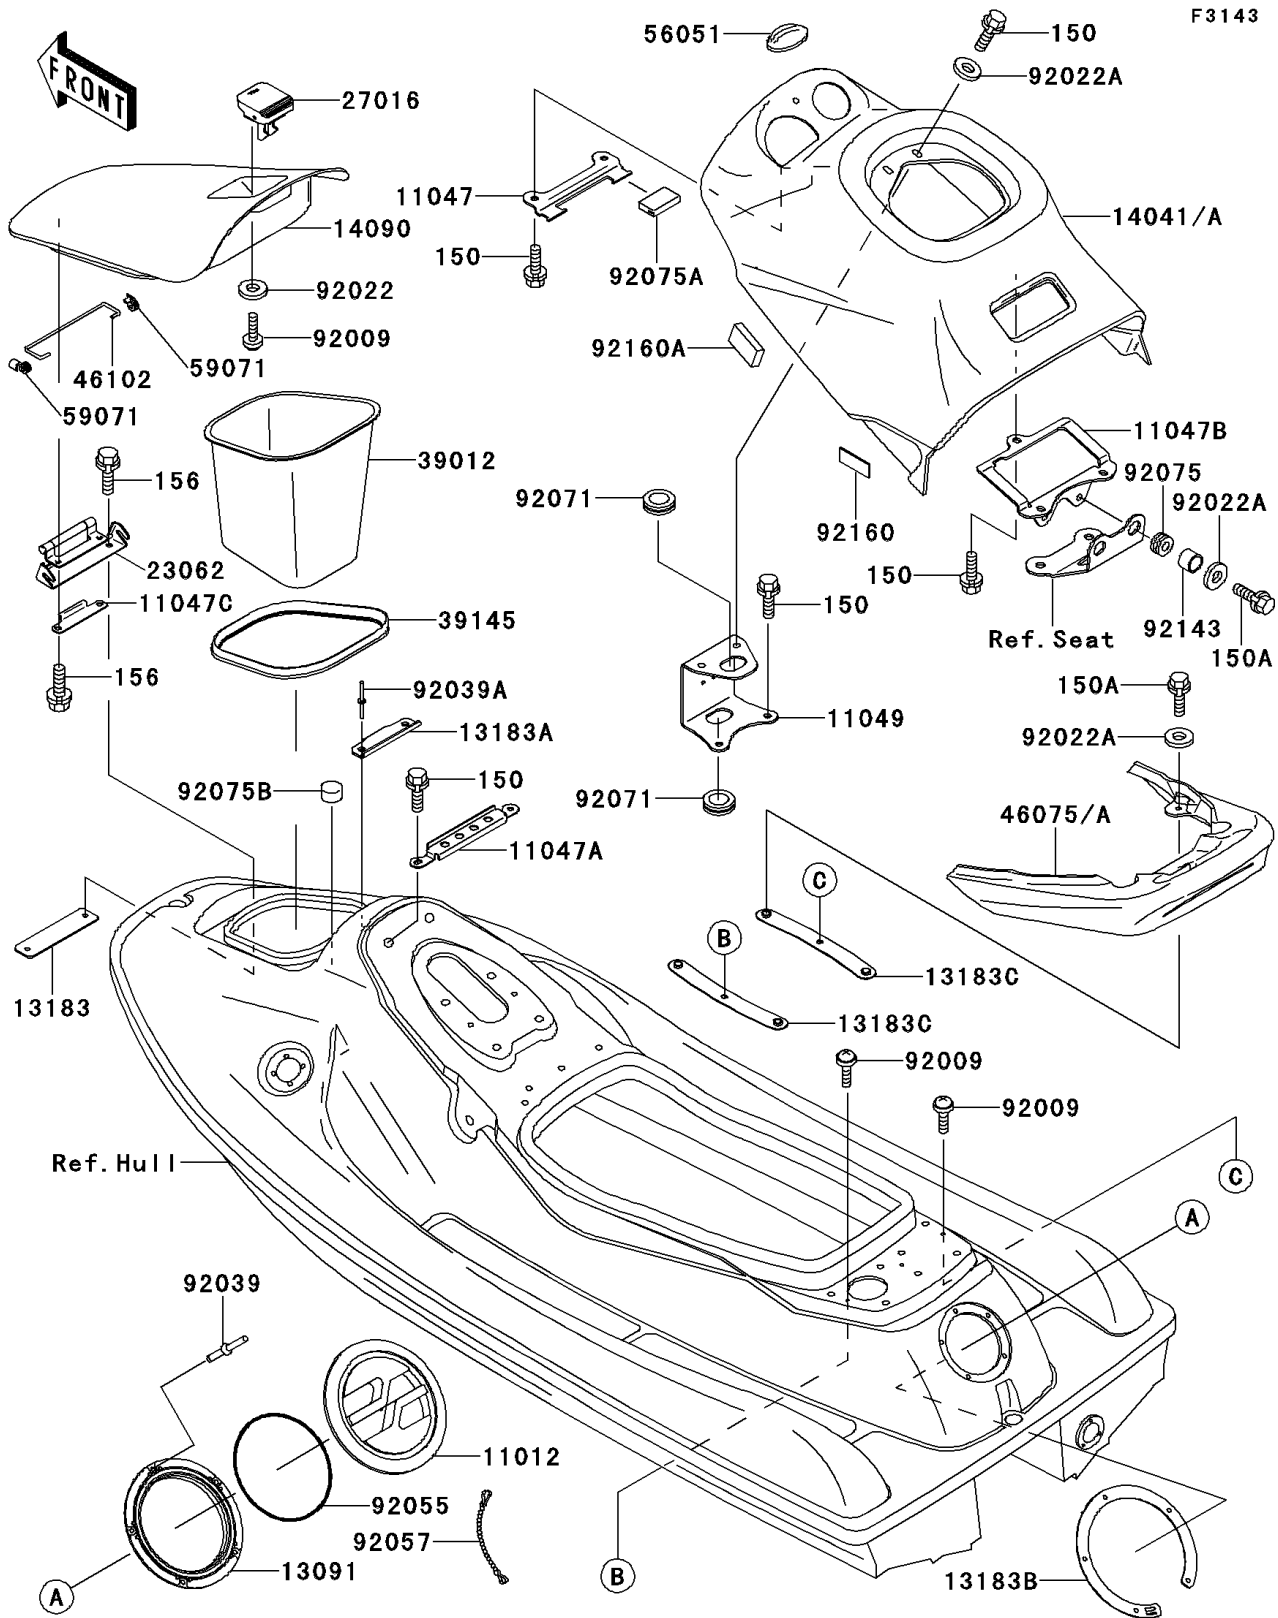

1997 Super Sport XI PARTS DIAGRAM

Hull Fittings

1997 Super Sport XI PARTS LIST

Hull Fittings

ITEM NAME	PART NUMBER	QUANTITY
BOLT-WS,6X14 (Ref # 150)	150R0614	11
BOLT-WS,6X20 (Ref # 150A)	150R0620	6
BOLT-WP,6X18 (Ref # 156)	156R0618	4
CAP,STORAGE,J.WHITE (Ref # 11012)	11012-3758-8U	1
BRACKET,HANDLE POLE COVER,FR (Ref # 11047)	11047-3763	1
BRACKET,HANDLE POLE COVER,FR (Ref # 11047A)	11047-3764	1
BRACKET,HANDLE POLE COVER,RR (Ref # 11047B)	11047-3773	1
BRACKET,ROD HOLDER (Ref # 11047C)	11047-3779	1
BRACKET,HANDLE POLE COVER,CNT (Ref # 11049)	11049-3732	1
HOLDER,STORAGE,J.WHITE (Ref # 13091)	13091-3766-8U	1
PLATE,HINGE BRACKET (Ref # 13183)	13183-3781	1
PLATE,HOOK (Ref # 13183A)	13183-3801	1
PLATE,STORAGE (Ref # 13183B)	13183-3804	1
PLATE,TAIL GRIP (Ref # 13183C)	13183-3805	2
COVER-COMP,HANDLE POLE,EBONY (Ref # 14041)	14041-3704-H8	1
COVER,HATCH,J.WHITE (Ref # 14090)	14090-3711-8C	1
BRACKET-COMP,HATCH COVER (Ref # 23062)	23062-3705	1
LOCK-ASSY,HATCH COVER (Ref # 27016)	27016-3721	1
CASE-STORAGE (Ref # 39012)	39012-3712	1
TRIM-SEAL,STORAGE CASE (Ref # 39145)	39145-3734	1
GRIP,TAIL,VIOLET (Ref # 46075)	46075-3724-RE	1
ROD (Ref # 46102)	46102-3715	1
MARK,METER PANEL (Ref # 56051)	56051-3701	1
JOINT (Ref # 59071)	59071-1125	2
SCREW,5X16 (Ref # 92009)	92009-3789	4
WASHER,5X16X1.5 (Ref # 92022)	92022-3041	2
WASHER,6.5X20X1.5 (Ref # 92022A)	92022-3710	8
RIVET (Ref # 92039)	92039-3714	5
RIVET (Ref # 92039A)	92039-3753	2

1997 Super Sport XI PARTS LIST

Hull Fittings

ITEM NAME	PART NUMBER	QUANTITY
RING-O,ID=131.6MM (Ref # 92055)	92055-3732	1
CHAIN,COVER,L=100 (Ref # 92057)	92057-3704	1
GROMMET (Ref # 92071)	92071-3704	2
DAMPER (Ref # 92075)	92075-105	2
DAMPER (Ref # 92075A)	92075-1446	2
DAMPER (Ref # 92075B)	92075-3760	2
COLLAR,7.5X10.5X7.2 (Ref # 92143)	92143-3730	2
DAMPER (Ref # 92160)	92160-3792	2
DAMPER (Ref # 92160A)	92160-3808	2