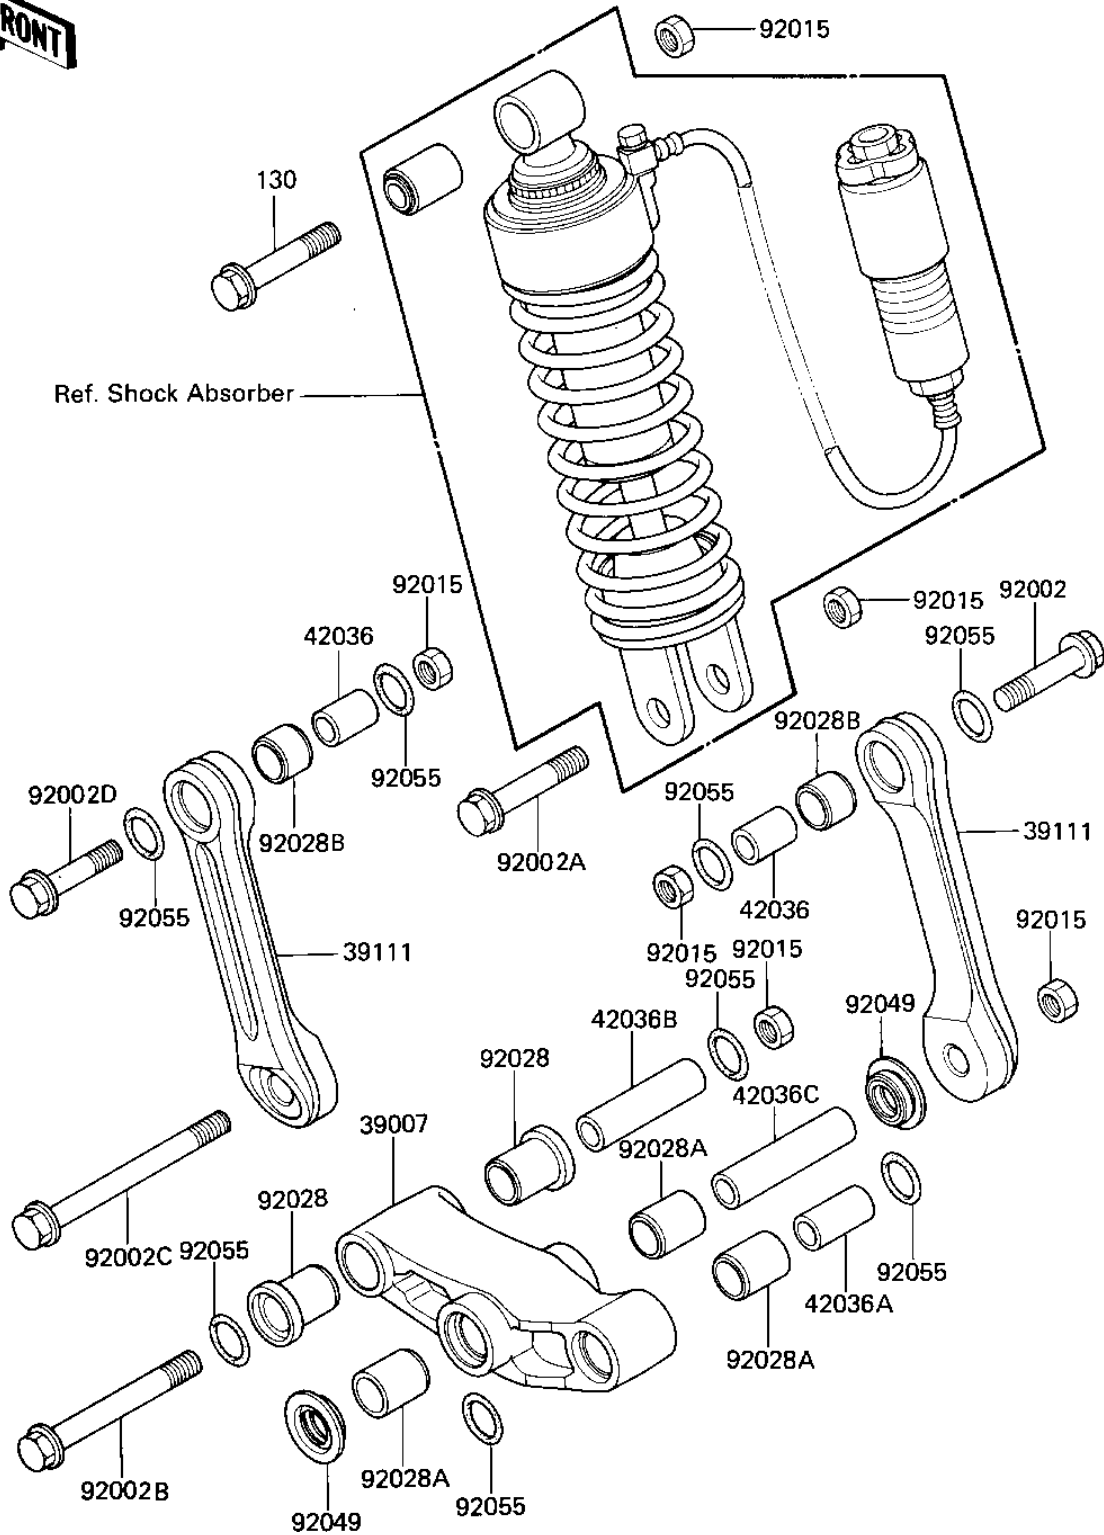

1985 GPz PARTS DIAGRAM

REAR SUSPENSION

F2150-0033

1985 GPz PARTS LIST

REAR SUSPENSION

ITEM NAME	PART NUMBER	QUANTITY
ARM-SUSP,UNI TRAK (Ref # 39007)	39007-1024	1
ROD-TIE,UNI TRAK (Ref # 39111)	39111-1021	2
SLEEVE,TIE ROD,UPP (Ref # 42036)	42036-1076	2
SLEEVE,ARM,RR (Ref # 42036A)	42036-1077	1
SLEEVE,ARM,FR (Ref # 42036B)	42036-1078	1
SLEEVE,ARM,CNT (Ref # 42036C)	42036-1079	1
BOLT,12X45 (Ref # 92002)	92002-1061	1
BOLT,12X55 (Ref # 92002A)	92002-1062	1
BOLT,12X90 (Ref # 92002B)	92002-1063	1
BOLT,12X110 (Ref # 92002C)	92002-1064	1
BOLT,12X45 (Ref # 92002D)	92002-1065	1
NUT,12MM (Ref # 92015)	92015-1375	6
BUSHING,FLANGED (Ref # 92028)	92028-1200	2
BUSHING (Ref # 92028A)	92028-1598	3
BUSHING (Ref # 92028B)	92028-1599	2
SEAL-OIL,ARM,CNT (Ref # 92049)	92049-1109	2
RING-0,19.8X2.2 (Ref # 92055)	92055-1215	8
BOLT-FLANGED (Ref # 130)	130G1250	1