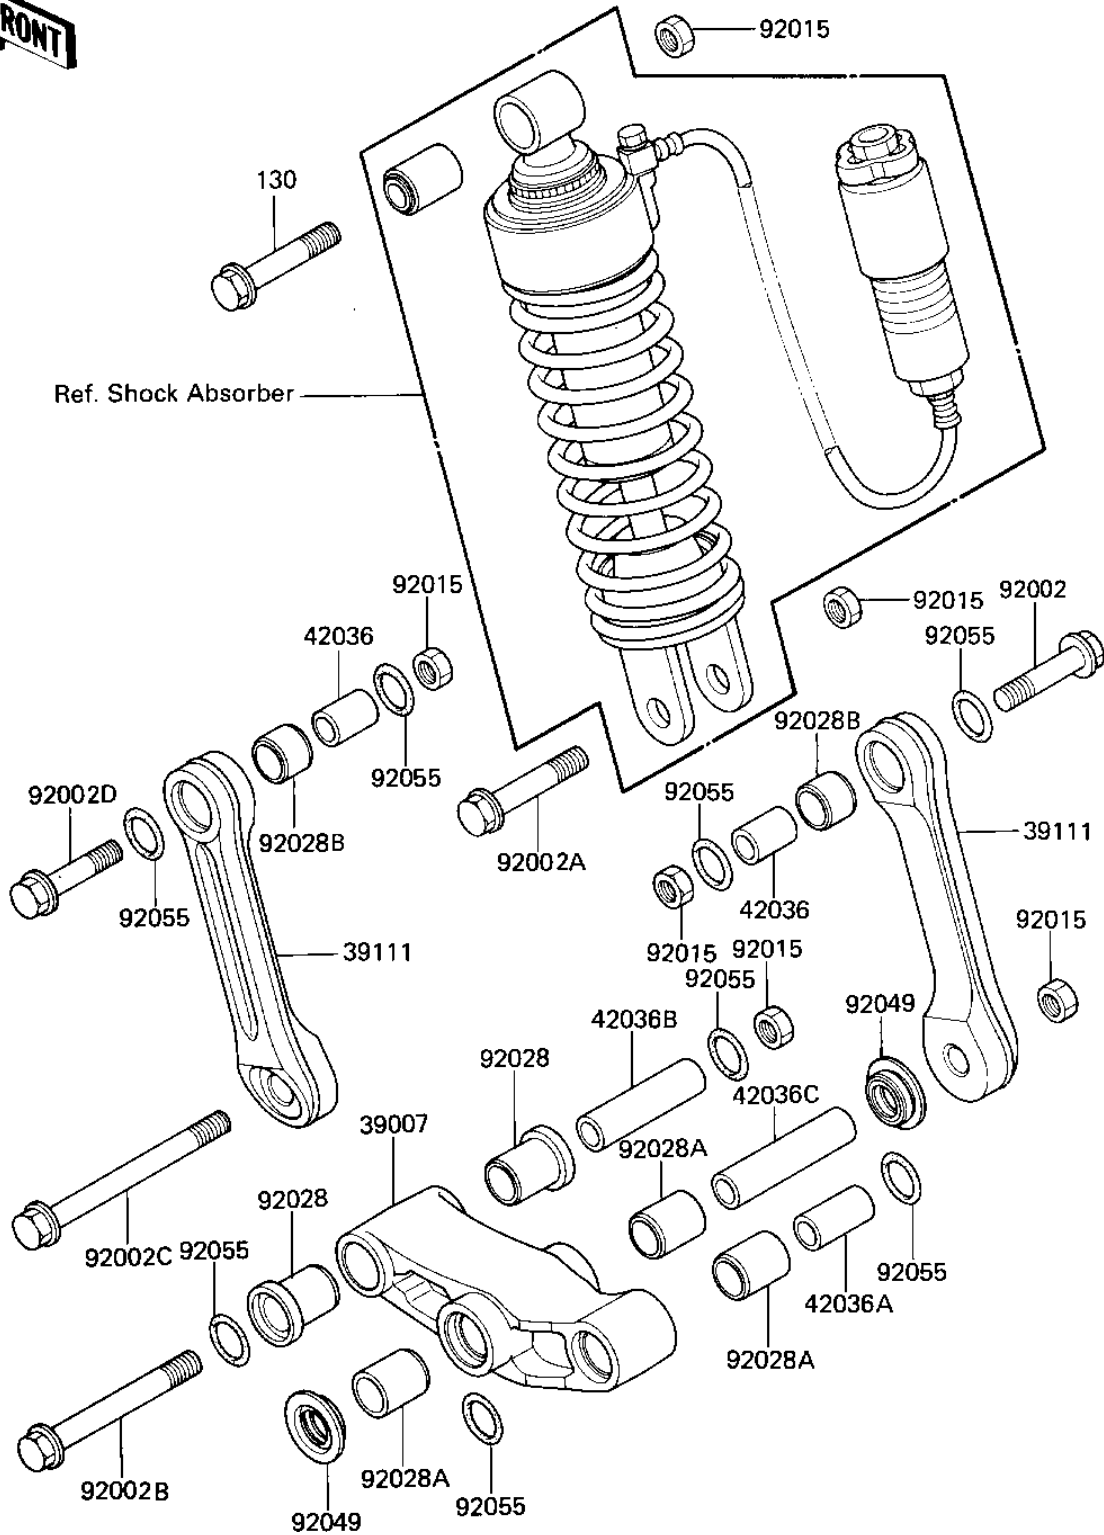

1986 GPz PARTS DIAGRAM

REAR SUSPENSION

F2150-0033

1986 GPz PARTS LIST

REAR SUSPENSION

ITEM NAME	PART NUMBER	QUANTITY
ARM-SUSP,UNI TRAK (Ref # 39007)	39007-1024	1
ROD-TIE,UNI TRAK (Ref # 39111)	39111-1021	2
SLEEVE,TIE ROD,UPP (Ref # 42036)	42036-1076	2
SLEEVE,ARM,RR (Ref # 42036A)	42036-1077	1
SLEEVE,ARM,FR (Ref # 42036B)	42036-1078	1
SLEEVE,ARM,CNT (Ref # 42036C)	42036-1079	1
BOLT,12X45 (Ref # 92002)	92002-1061	1
BOLT,12X55 (Ref # 92002A)	92002-1062	1
BOLT,12X90 (Ref # 92002B)	92002-1063	1
BOLT,12X110 (Ref # 92002C)	92002-1064	1
BOLT,12X45 (Ref # 92002D)	92002-1065	1
NUT,12MM (Ref # 92015)	92015-1375	6
BUSHING,FLANGED (Ref # 92028)	92028-1200	2
BUSHING (Ref # 92028A)	92028-1598	3
BUSHING (Ref # 92028B)	92028-1599	2
SEAL-OIL,ARM,CNT (Ref # 92049)	92049-1109	2
RING-0,19.8X2.2 (Ref # 92055)	92055-1215	8
BOLT-FLANGED (Ref # 130)	130G1250	1