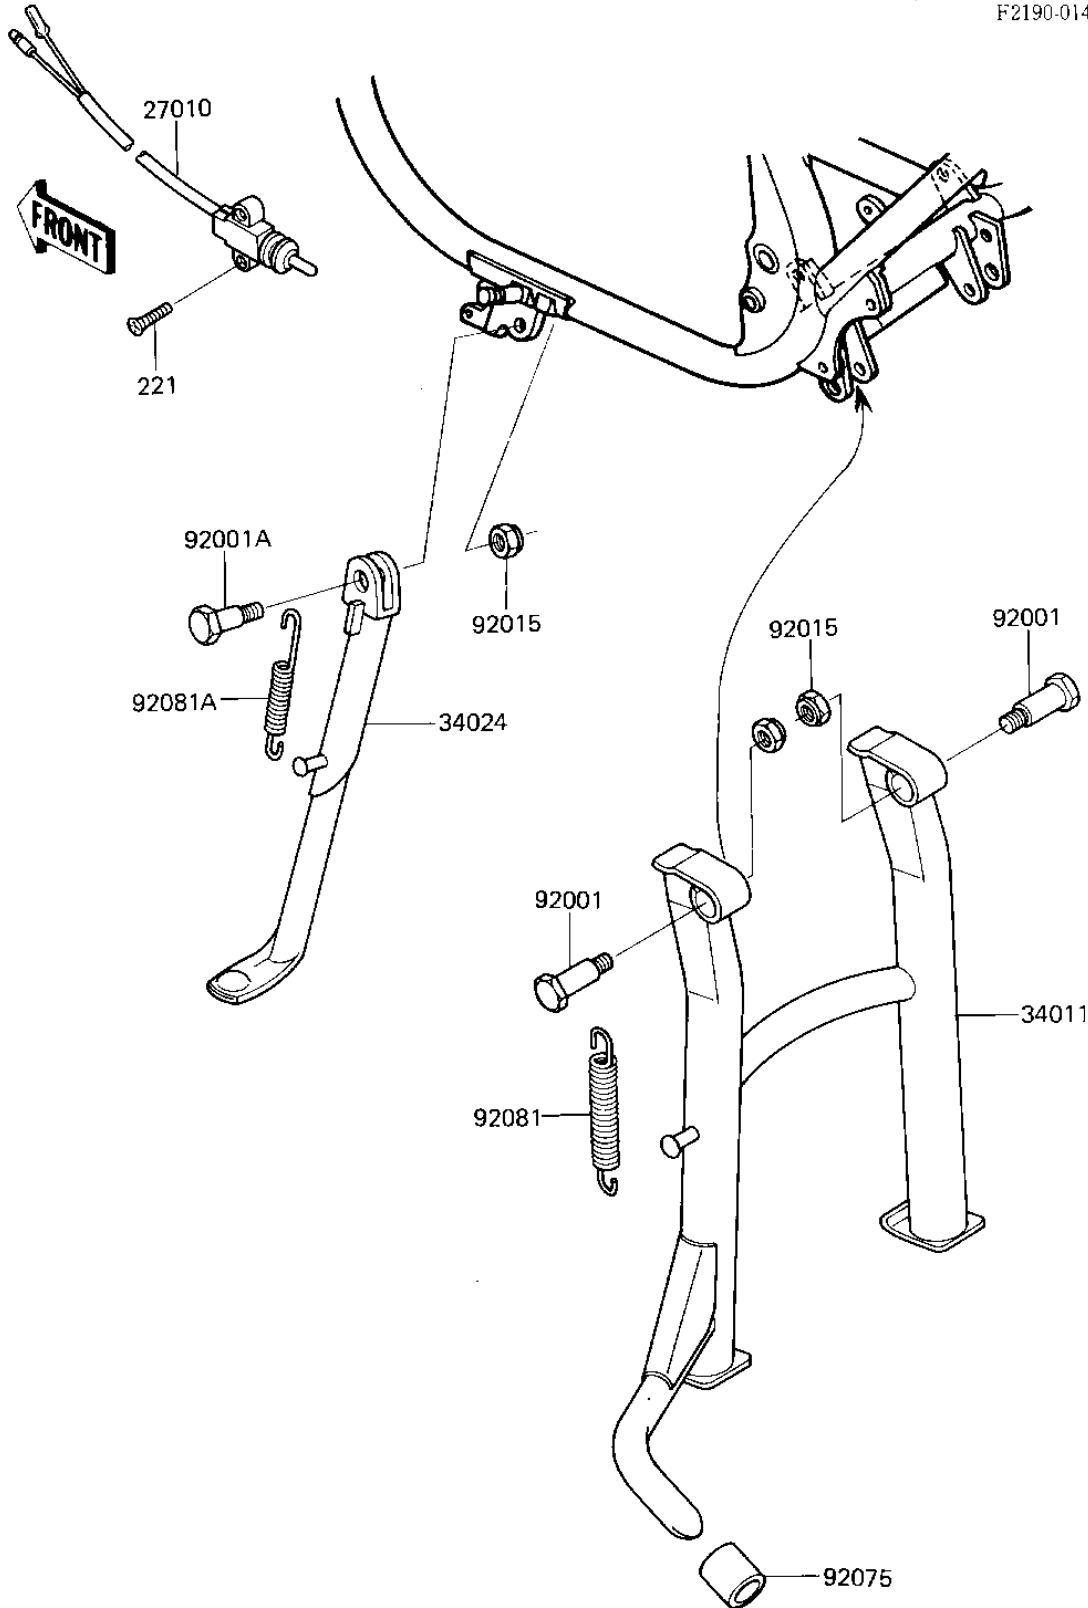

1984 GPz PARTS DIAGRAM

STANDS

F2190-0148

1984 GPz PARTS LIST

STANDS

ITEM NAME	PART NUMBER	QUANTITY
SWITCH,SIDE STAND (Ref # 27010)	27010-1065	1
STAND-CENTER (Ref # 34011)	34011-1077	1
STAND-SIDE (Ref # 34024)	34024-1111	1
BOLT,MAIN STAND FITTI (Ref # 92001)	92001-1214	2
BOLT,SIDE STAND (Ref # 92001A)	92001-1788	1
NUT,LOCK,10MM,BLACK (Ref # 92015)	92015-1188	3
DAMPER RUBBER,MAIN (Ref # 92075)	92075-1142	1
SPRING,MAIN STAND (Ref # 92081)	92081-1265	1
SPRING,SIDE STAND (Ref # 92081A)	92081-1727	1
SCREW-CSK-CROS (Ref # 221)	221C0520	2