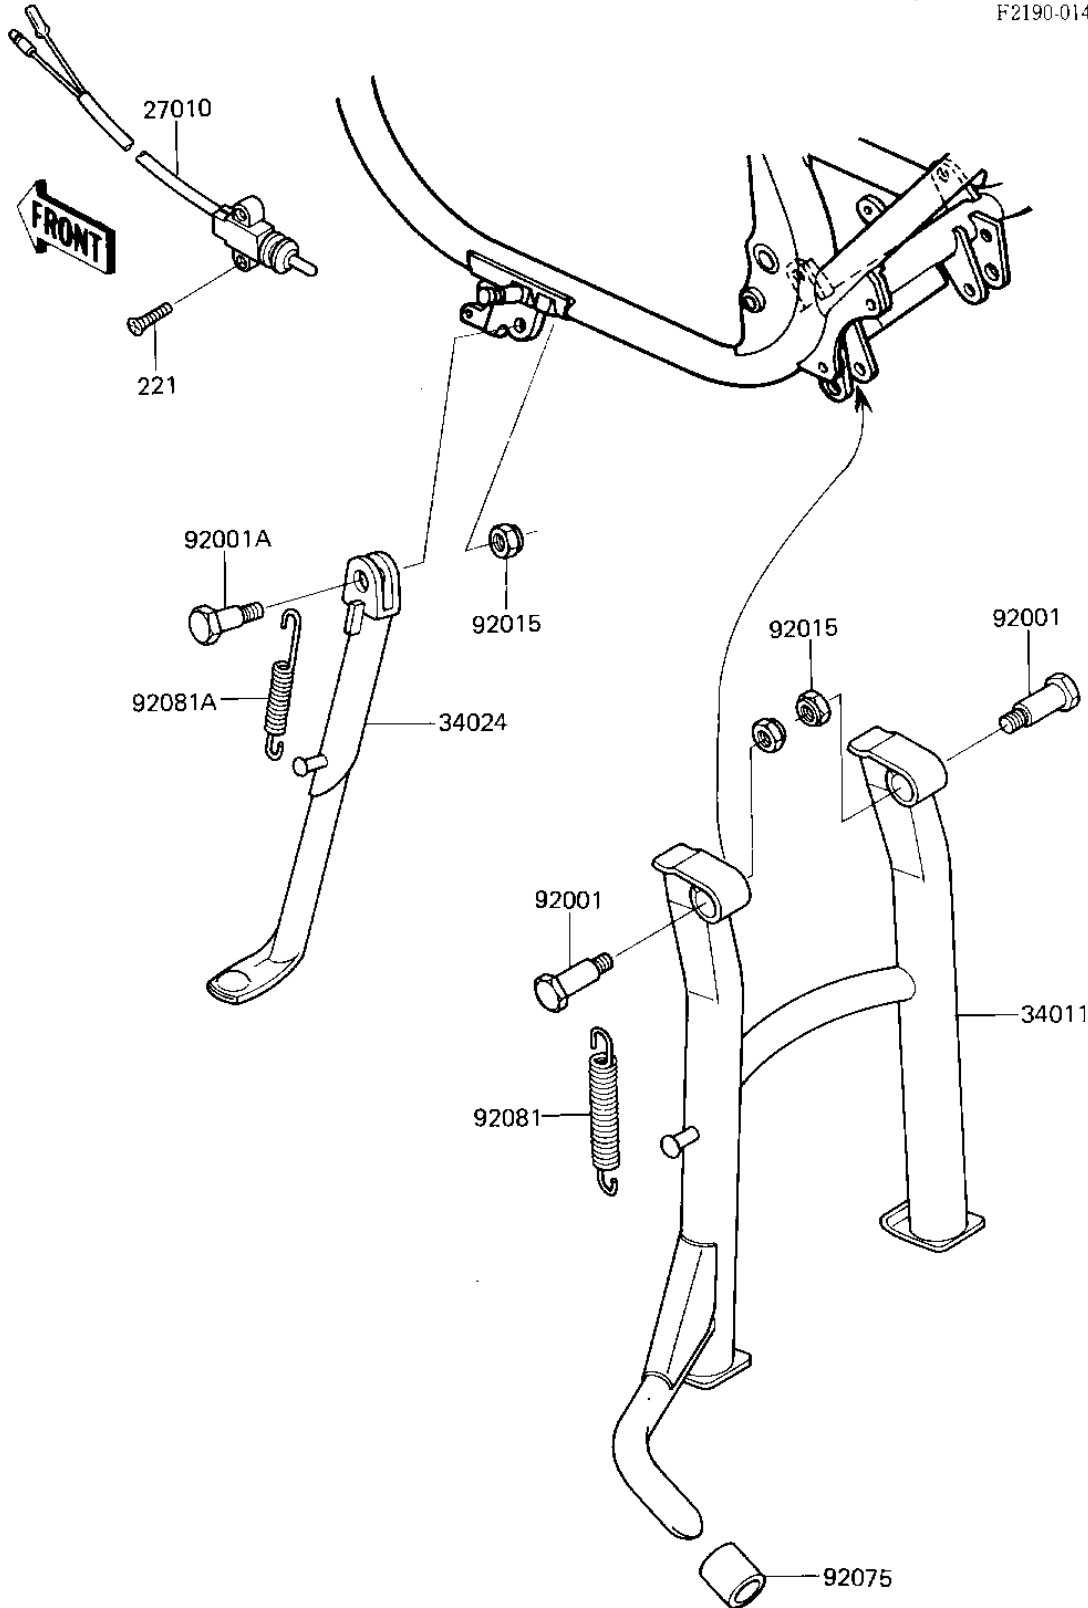

1986 GPz PARTS DIAGRAM

STANDS

F2190-0148

1986 GPz PARTS LIST

STANDS

ITEM NAME	PART NUMBER	QUANTITY
SWITCH,SIDE STAND (Ref # 27010)	27010-1065	1
STAND-CENTER (Ref # 34011)	34011-1077	1
STAND-SIDE (Ref # 34024)	34024-1111	1
BOLT,MAIN STAND FITTI (Ref # 92001)	92001-1214	2
BOLT,SIDE STAND (Ref # 92001A)	92001-1788	1
NUT,LOCK,10MM,BLACK (Ref # 92015)	92015-1188	3
DAMPER RUBBER,MAIN (Ref # 92075)	92075-1142	1
SPRING,MAIN STAND (Ref # 92081)	92081-1265	1
SPRING,SIDE STAND (Ref # 92081A)	92081-1727	1
SCREW-CSK-CROS (Ref # 221)	221C0520	2