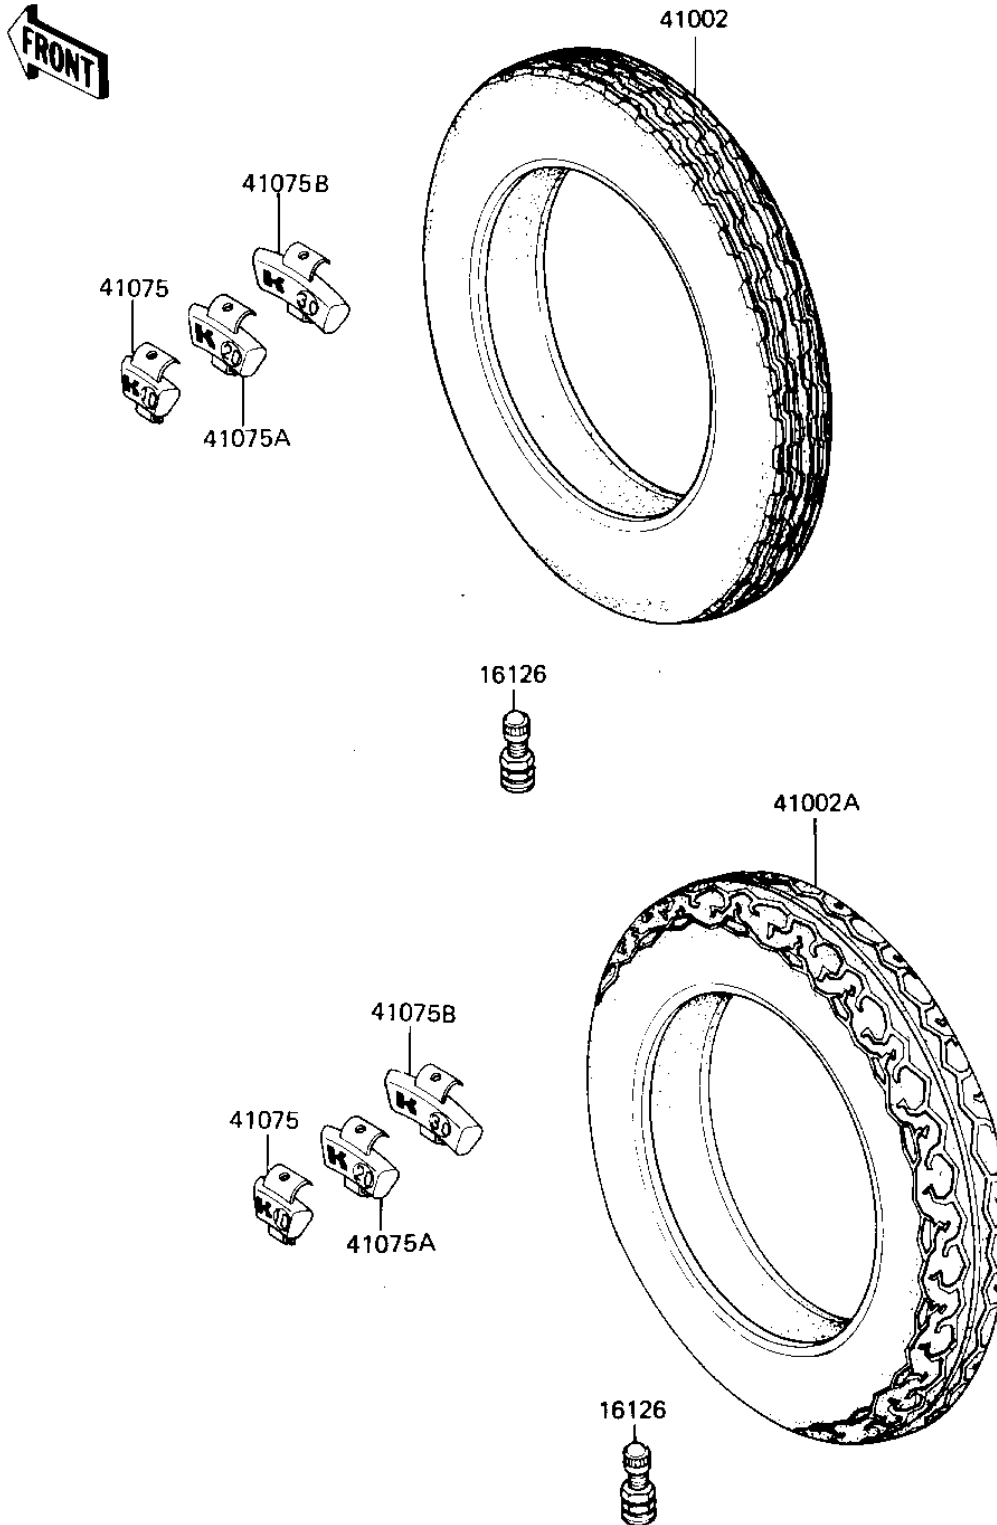

1985 GPz PARTS DIAGRAM

TIRES

F2210-0104

1985 GPz PARTS LIST

TIRES

ITEM NAME	PART NUMBER	QUANTITY
VALVE (Ref # 16126)	16126-1136	2
TIRE 100/90-18 L303 F (Ref # 41002)	41002-1431	1
TIRE 120/80-18 G508 R (Ref # 41002A)	41002-1432	1
BALANCER-WHEEL,10G (Ref # 41075)	41075-1014	AR
BALANCER-WHEEL,20G (Ref # 41075A)	41075-1015	AR
BALANCER-WHEEL,30G (Ref # 41075B)	41075-1016	AR