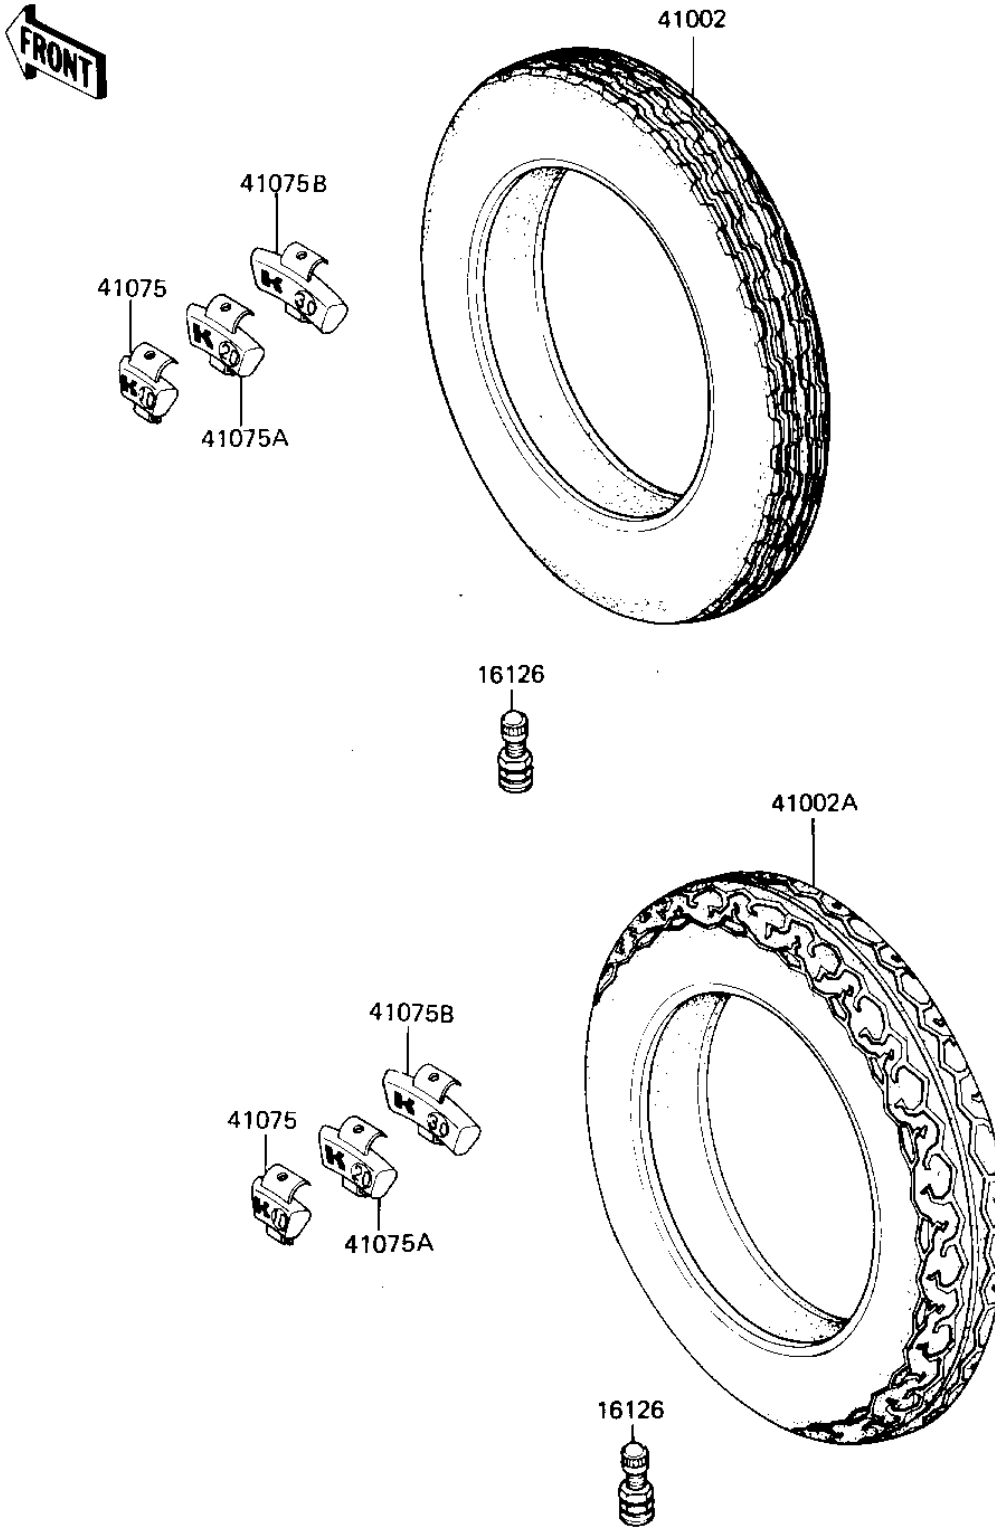

# 1985 GPz PARTS DIAGRAM

TIRES

F2210-0104

# 1985 GPz PARTS LIST

## TIRES

ITEM NAME	PART NUMBER	QUANTITY
VALVE (Ref # 16126)	16126-1136	2
TIRE 100/90-18 L303 F (Ref # 41002)	41002-1431	1
TIRE 120/80-18 G508 R (Ref # 41002A)	41002-1432	1
BALANCER-WHEEL,10G (Ref # 41075)	41075-1014	AR
BALANCER-WHEEL,20G (Ref # 41075A)	41075-1015	AR
BALANCER-WHEEL,30G (Ref # 41075B)	41075-1016	AR