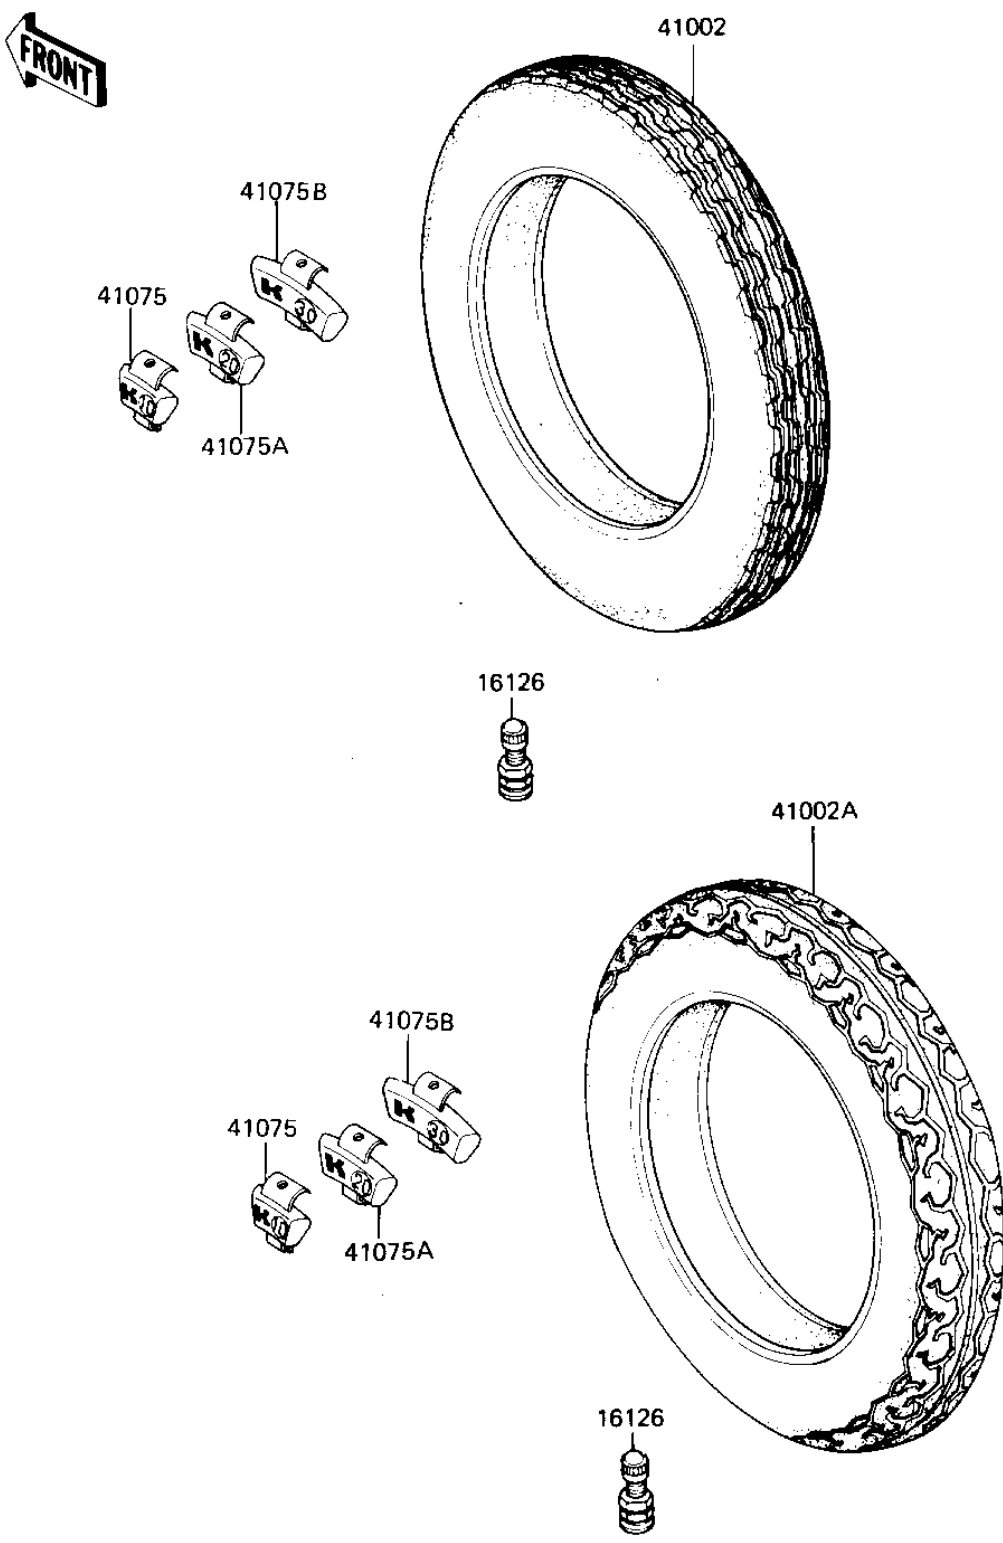

# 1986 GPz PARTS DIAGRAM

TIRES

F2210-0104

# 1986 GPz PARTS LIST

## TIRES

ITEM NAME	PART NUMBER	QUANTITY
VALVE (Ref # 16126)	16126-1136	2
TIRE 100/90-18 L303 F (Ref # 41002)	41002-1431	1
TIRE 120/80-18 G508 R (Ref # 41002A)	41002-1432	1
BALANCER-WHEEL,10G (Ref # 41075)	41075-1014	AR
BALANCER-WHEEL,20G (Ref # 41075A)	41075-1015	AR
BALANCER-WHEEL,30G (Ref # 41075B)	41075-1016	AR