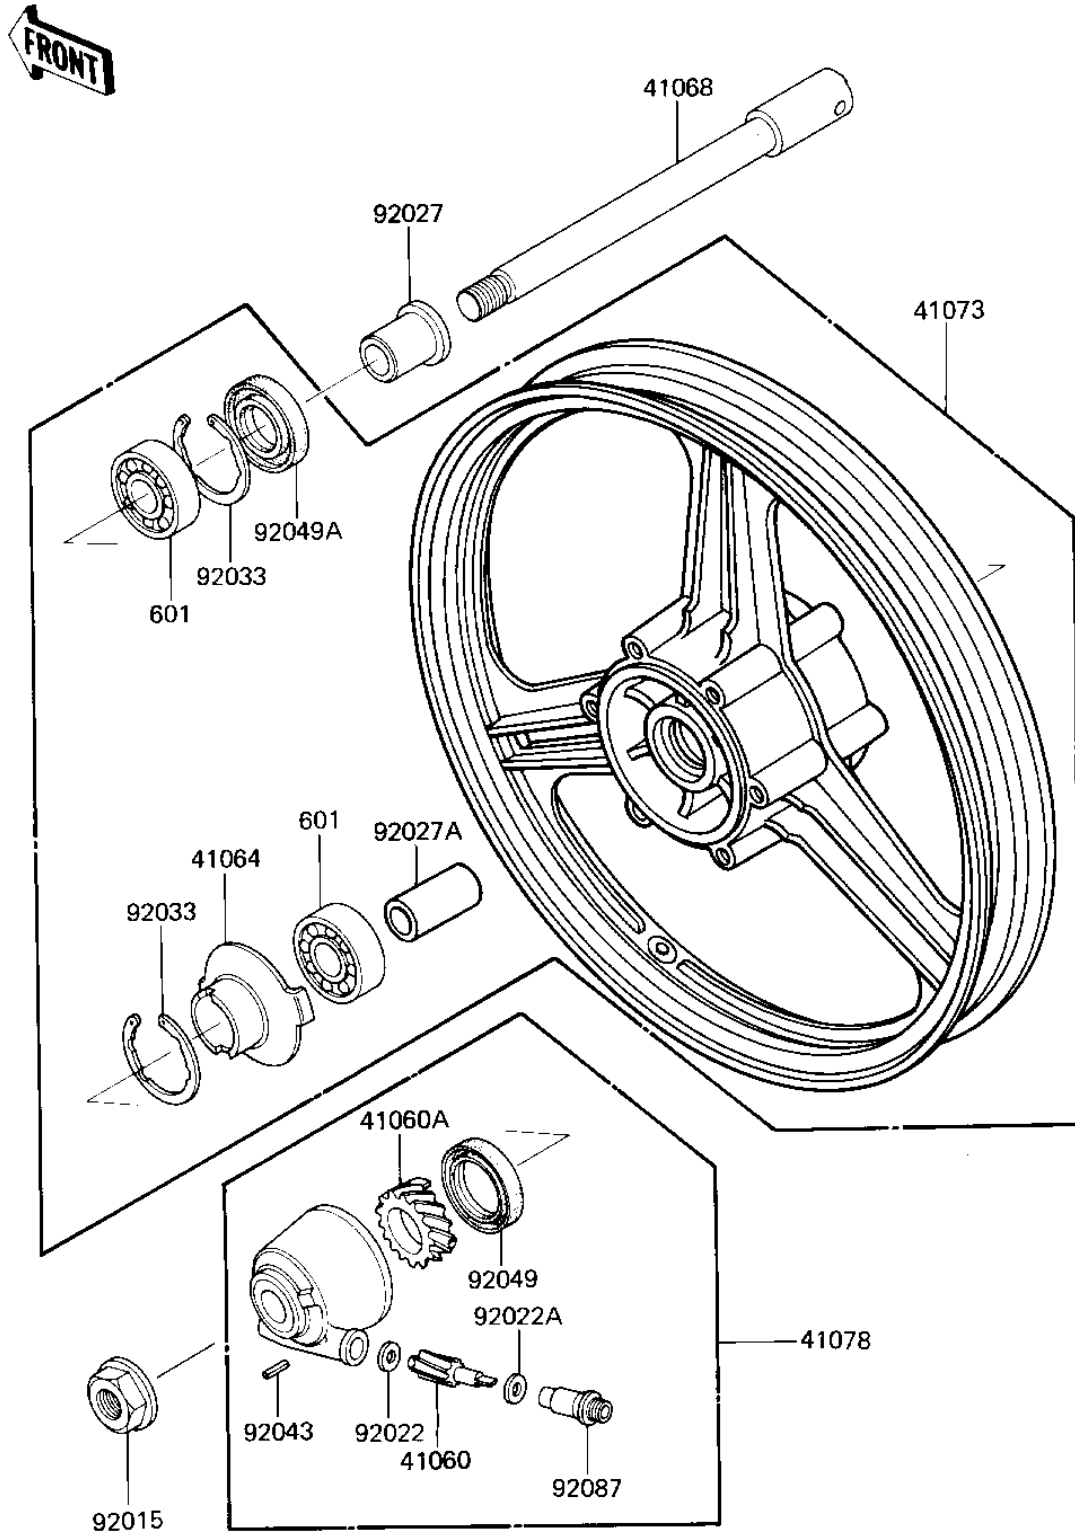

1984 GPz PARTS DIAGRAM

FRONT WHEEL/HUB

F2230-0101

1984 GPz PARTS LIST

FRONT WHEEL/HUB

ITEM NAME	PART NUMBER	QUANTITY
PINION,SPEEDOMETER,9T (Ref # 41060)	41060-1016	1
GEAR-METER SCREW,25T (Ref # 41060A)	41060-1041	1
RECEIVER,SPEEDOMETER (Ref # 41064)	41064-1006	1
AXLE,FRONT,L=204M/M (Ref # 41068)	41068-1009	1
WHEEL-ASSY,FR,M.GRAY (Ref # 41073)	41073-1220-J9	1
CASE-ASSY-METER GEAR (Ref # 41078)	41078-1027	1
NUT,14MM (Ref # 92015)	92015-1407	1
WASHER THRST SPD PINI (Ref # 92022)	41063-001	1
WASHER THRST SPD PINI (Ref # 92022A)	41063-001	1
COLLAR,FR AXLE L=30MM (Ref # 92027)	92027-1225	1
COLLAR,15.2X22X55 (Ref # 92027A)	92027-1505	1
CIRCLIP,42MM (Ref # 92033)	92033-1041	2
PIN,SPRING (Ref # 92043)	41082-001	1
OIL SEAL,BJN30427-C3 (Ref # 92049)	92049-1057	1
OIL SEAL,AG1144AO (Ref # 92049A)	92049-1058	1
BUSHING,METER GEAR (Ref # 92087)	92087-1002	1
BEARING-BALL (Ref # 601)	601B6302U	2