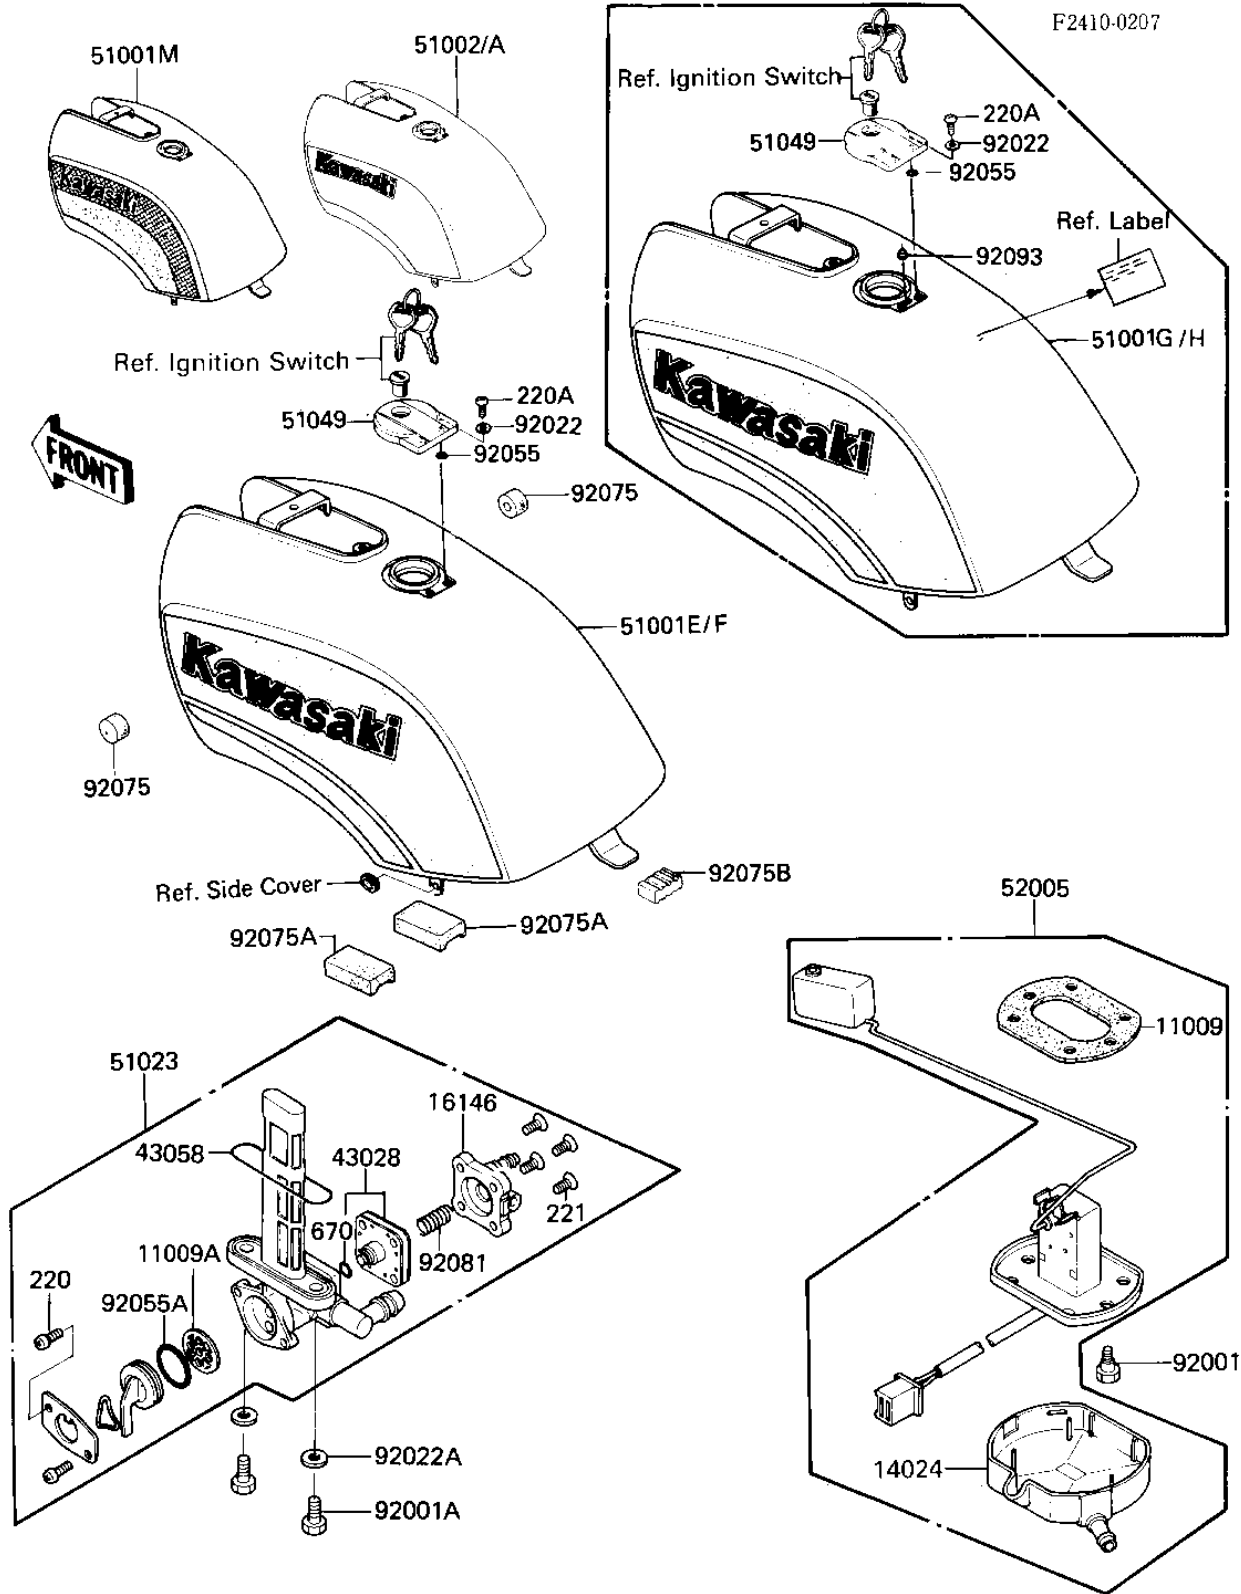

1985 GPz PARTS DIAGRAM

FUEL TANK (ZX550-A1/A2)

1985 GPz PARTS LIST

FUEL TANK (ZX550-A1/A2)

ITEM NAME	PART NUMBER	QUANTITY
GASKET (Ref # 11009)	11009-1037	1
GASKET,FUEL TAP (Ref # 11009A)	11009-1188	1
COVER,FUEL GAUGE (Ref # 14024)	14024-1434	1
COVER ASSY,FUEL TAP (Ref # 16146)	16146-1009	1
DIAPHRAGM (Ref # 43028)	43028-1033	1
"O" RING (Ref # 43058)	51039-003	1
TANK-COMP-FUEL,EBONY (Canada) (Ref # 51001M)	51001-5496-H8	1
TANK-COMP-FUEL,EBONY (Ref # 51002A)	51002-5008-H8	1
TAP-ASSY,FUEL (Ref # 51023)	51023-1186	1
CAP-TANK,FUEL (Ref # 51049)	51049-1097	1
GAUGE,FUEL (Ref # 52005)	52005-1034	1
BOLT,FUEL GAUGE FIT (Ref # 92001)	92001-1069	6
BOLT,6X20,FUEL TAP (Ref # 92001A)	92001-1091	2
WASHER,PLAIN (Ref # 92022)	92022-1038	2
WASHER-PLAIN (Ref # 92022A)	92022-183	2
"O" RING (Ref # 92055)	92055-1023	2
"O" RING,FUEL TAP LEV (Ref # 92055A)	92055-1085	1
DAMPER RUBBER-FL TANK (Ref # 92075)	92075-101	2
DAMPER,FUEL TANK (Ref # 92075A)	92075-1463	2
DAMPER,FUEL,TANK (Ref # 92075B)	92075-1553	1
SPRING,DIAPHRAGM VALV (Ref # 92081)	92081-1240	1
OIL SEAL,FUEL TANK (Ref # 92093)	92093-1030	1
SCREW PAN HEAD 3X8 (Ref # 220)	220B0308	2
SCREW PAN HEAD 5X10 (Ref # 220A)	220B0510	2
SCREW-CSK-CROS,4X14 (Ref # 221)	221B0414	4
"O" RING,4MM (Ref # 670)	670B1504	1