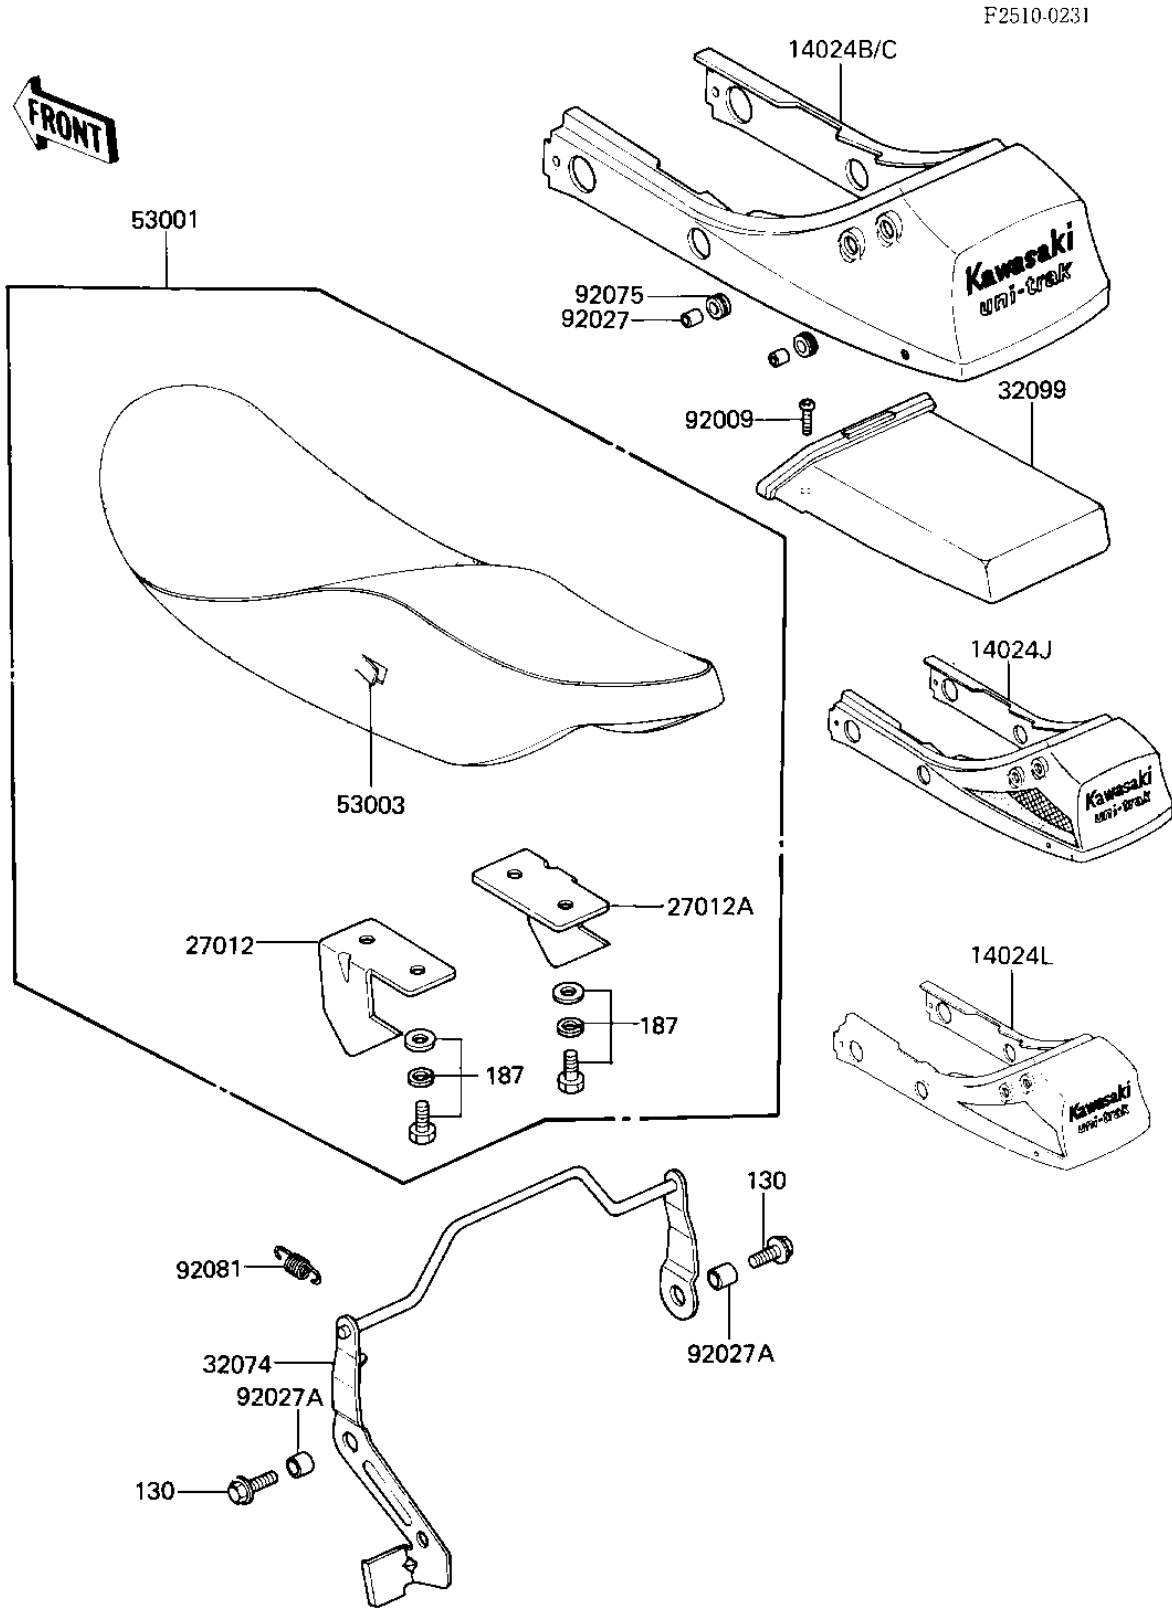

1984 GPz PARTS DIAGRAM

SEAT (ZX550-A1/A2)

1984 GPz PARTS LIST

SEAT (ZX550-A1/A2)

ITEM NAME	PART NUMBER	QUANTITY
COVER,SEAT,F.RED (Ref # 14024B)	14025-5166-B1	1
COVER,SEAT,G.SILVER (Ref # 14024C)	14025-5166-F2	1
HOOK,SEAT,LH (Ref # 27012)	27012-1045	1
HOOK,SEAT,RH (Ref # 27012A)	27012-1046	1
BRACKET-LOCK,SEAT (Ref # 32074)	32074-1051	1
CASE,TOOL (Ref # 32099)	32099-1039	1
SEAT-ASSY,DUAL (Ref # 53001)	53001-1364	1
LEATHER,SEAT (Ref # 53003)	53003-1106	1
SCREW,TAPPING,6MM (Ref # 92009)	92009-1261	2
COLLAR,6.8X10X8.5 (Ref # 92027)	92027-129	4
COLLAR,8.2X13X6 (Ref # 92027A)	92027-1565	2
DAMPER RUBBER (Ref # 92075)	92075-1028	4
SPRING,HOOK RETURN (Ref # 92081)	92081-1466	1
BOLT-FLANGED,8X16,BLA (Ref # 130)	130C0816	2
BOLT 6X14 (Ref # 187)	187B0614	4