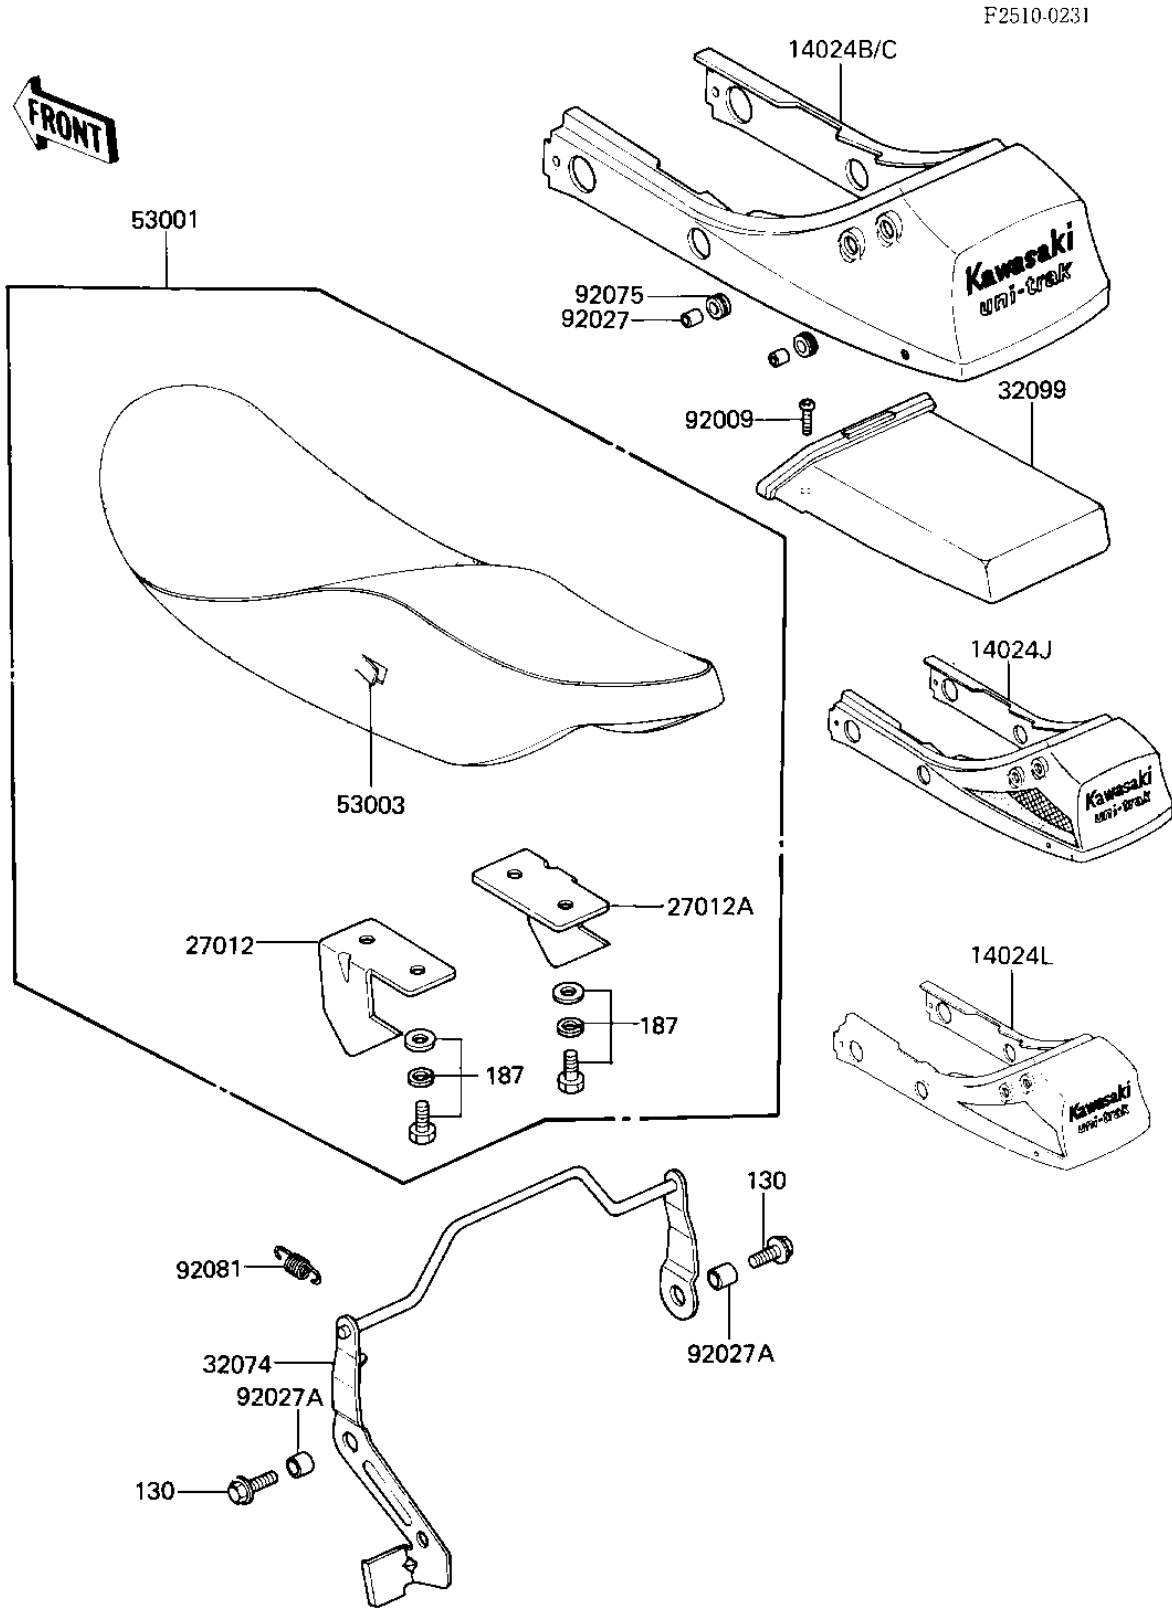

# 1984 GPz PARTS DIAGRAM

SEAT (ZX550-A1/A2)

# 1984 GPz PARTS LIST

SEAT (ZX550-A1/A2)

ITEM NAME	PART NUMBER	QUANTITY
COVER,SEAT,F.RED (Ref # 14024B)	14025-5166-B1	1
COVER,SEAT,G.SILVER (Ref # 14024C)	14025-5166-F2	1
HOOK,SEAT,LH (Ref # 27012)	27012-1045	1
HOOK,SEAT,RH (Ref # 27012A)	27012-1046	1
BRACKET-LOCK,SEAT (Ref # 32074)	32074-1051	1
CASE,TOOL (Ref # 32099)	32099-1039	1
SEAT-ASSY,DUAL (Ref # 53001)	53001-1364	1
LEATHER,SEAT (Ref # 53003)	53003-1106	1
SCREW,TAPPING,6MM (Ref # 92009)	92009-1261	2
COLLAR,6.8X10X8.5 (Ref # 92027)	92027-129	4
COLLAR,8.2X13X6 (Ref # 92027A)	92027-1565	2
DAMPER RUBBER (Ref # 92075)	92075-1028	4
SPRING,HOOK RETURN (Ref # 92081)	92081-1466	1
BOLT-FLANGED,8X16,BLA (Ref # 130)	130C0816	2
BOLT 6X14 (Ref # 187)	187B0614	4