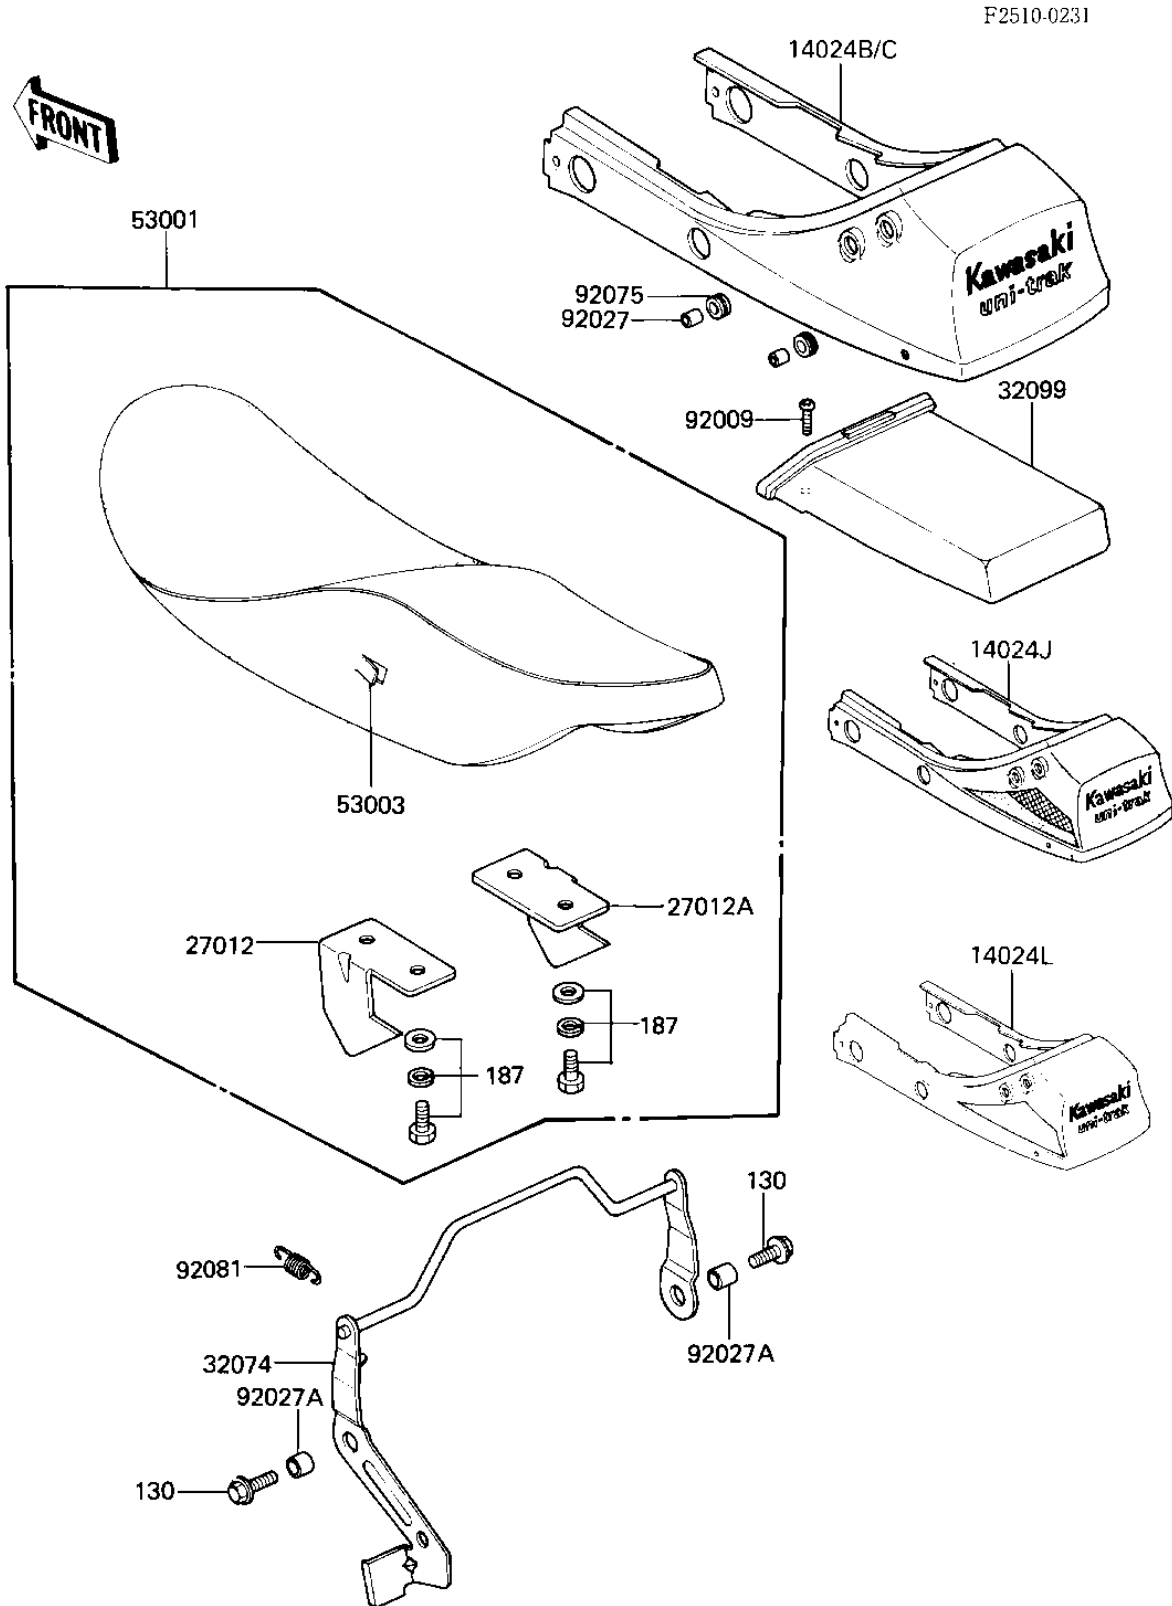

1985 GPz PARTS DIAGRAM

SEAT (ZX550-A1/A2)

1985 GPz PARTS LIST

SEAT (ZX550-A1/A2)

ITEM NAME	PART NUMBER	QUANTITY
COVER,SEAT,EBONY (Canada) (Ref # 14024J)	14025-5197-H8	1
COVER,SEAT,EBONY (Ref # 14024L)	14025-5200-H8	1
HOOK,SEAT,LH (Ref # 27012)	27012-1045	1
HOOK,SEAT,RH (Ref # 27012A)	27012-1046	1
BRACKET-LOCK,SEAT (Ref # 32074)	32074-1051	1
CASE,TOOL (Ref # 32099)	32099-1039	1
SEAT-ASSY,DUAL (Ref # 53001)	53001-1364	1
LEATHER,SEAT (Ref # 53003)	53003-1106	1
SCREW,TAPPING,6MM (Ref # 92009)	92009-1261	2
COLLAR,6.8X10X8.5 (Ref # 92027)	92027-129	4
COLLAR,8.2X13X6 (Ref # 92027A)	92027-1565	2
DAMPER RUBBER (Ref # 92075)	92075-1028	4
SPRING,HOOK RETURN (Ref # 92081)	92081-1466	1
BOLT-FLANGED,8X16,BLA (Ref # 130)	130C0816	2
BOLT 6X14 (Ref # 187)	187B0614	4