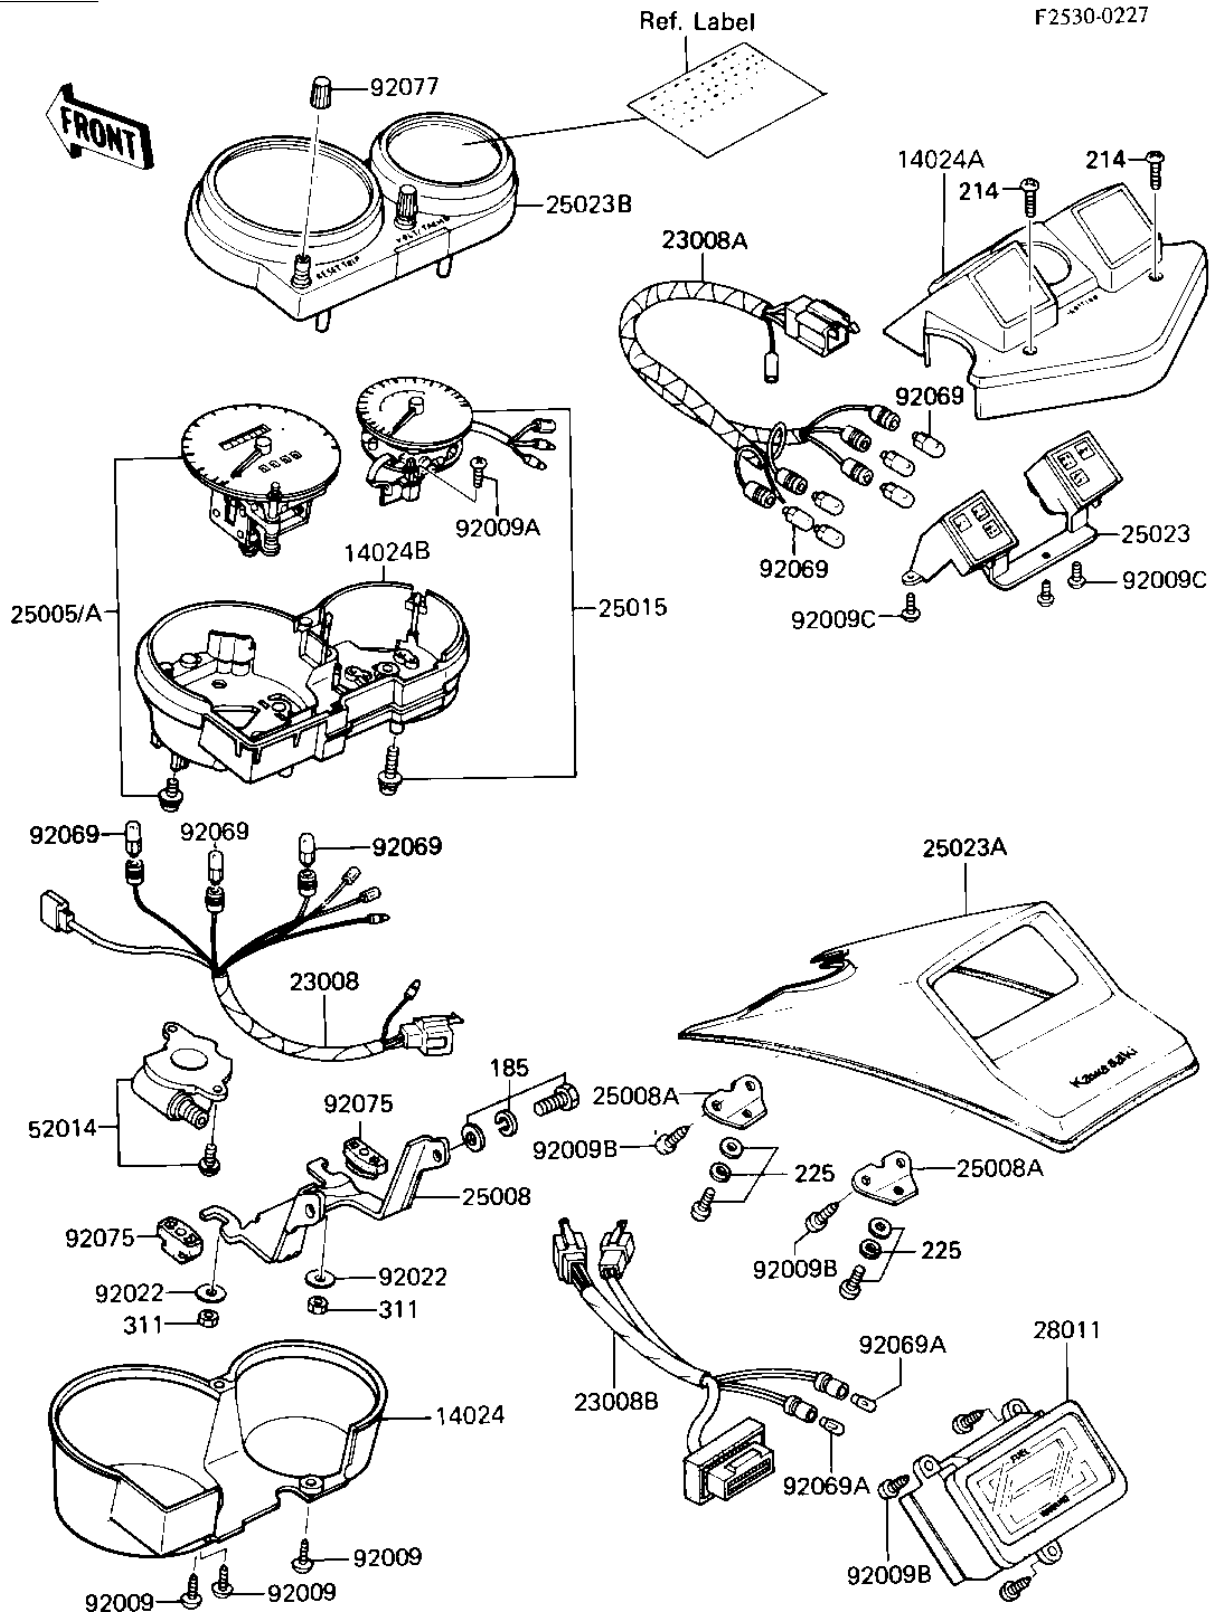

1984 GPz PARTS DIAGRAM

METERS

1984 GPz PARTS LIST

METERS

ITEM NAME	PART NUMBER	QUANTITY
COVER,METER CASE,LWR (Ref # 14024)	14025-1691	1
COVER,PILOT BOX (Ref # 14024A)	14025-1693	1
COVER,METER HOUSING (Ref # 14024B)	14025-1791	1
SOCKET-ASSY,METER (Ref # 23008)	23008-1188	1
SOCKET-ASSY,LAMP ASSY (Ref # 23008A)	23008-1191	1
SOCKET-ASSY,FUEL (Ref # 23008B)	23008-1201	1
SPEEDOMETER,MPH (Ref # 25005)	25005-1218	1
SPEEDOMETER,KPH (Canada) (Ref # 25005A)	25005-1219	1
BRACKET-METER (Ref # 25008)	25008-1060	1
BRACKET-METER,FUEL TA (Ref # 25008A)	25008-1103	2
TACHOMETER,X1000R/MIN (Ref # 25015)	25015-1213	1
COVER-METER CASE,LAMP (Ref # 25023)	25023-1057	1
COVER-METER CASE,FUEL (Ref # 25023A)	25023-1102	1
COVER-METER CASE,UPP (Ref # 25023B)	25023-1114	1
METER,FUEL&WARNING (Ref # 28011)	28011-1042	1
ELBOW,SPEEDOMETER GEA (Ref # 52014)	52014-1006	1
SCREW,4X16,BLACK (Ref # 92009)	92009-1158	3
SCREW,2X6,BLACK (Ref # 92009A)	92009-1172	2
SCREW,TAPPING,4X12 (Ref # 92009B)	92009-1254	7
SCREW,TAPPING,3X12 (Ref # 92009C)	92009-1255	3
WASHER,PLAIN,6MM (Ref # 92022)	92022-263	2
BULB,12V3W T-7 (Ref # 92069)	92069-1020	9
BULB,12V1.4W T-5 (Ref # 92069A)	92069-1051	2
DAMPER,METER BRACKET (Ref # 92075)	92075-1495	2
KNOB,RESET TRIP (Ref # 92077)	92077-1017	1
BOLT-UPSET-WSP-SMALL (Ref # 185)	185C0816	2
SCREW-PAN+- (Ref # 214)	214C0430	2
SCREW-PAN-WSP-CROS (Ref # 225)	225B0514	2
NUT,5MM (Ref # 311)	311B0500	2