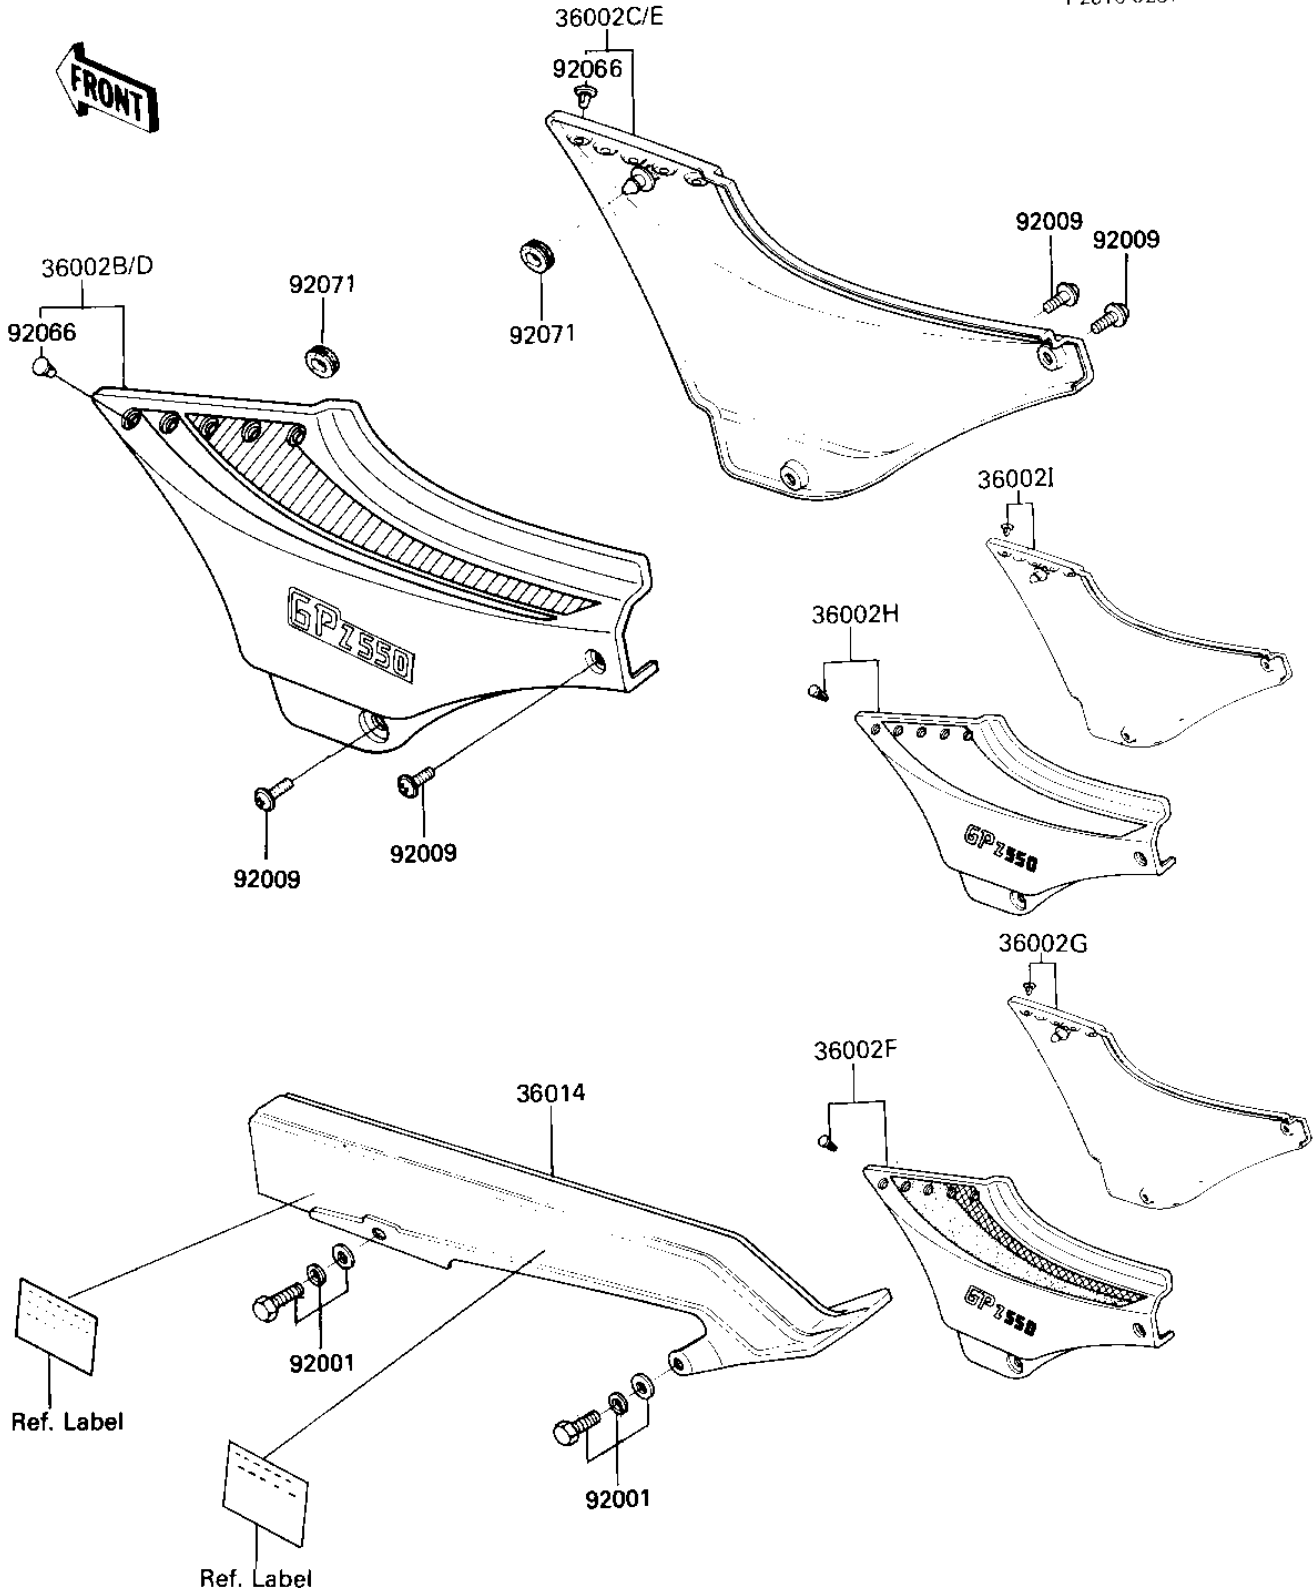

1985 GPz PARTS DIAGRAM

SIDE COVERS/CHAIN COVER (ZX550-A1/A2)

F2610-0237

1985 GPz PARTS LIST

SIDE COVERS/CHAIN COVER (ZX550-A1/A2)

ITEM NAME	PART NUMBER	QUANTITY
COVER-SIDE,LH,EBONY (Canada) (Ref # 36002F)	36001-5462-H8	1
COVER-SIDE,RH,EBONY (Canada) (Ref # 36002G)	36001-5463-H8	1
COVER-SIDE,LH,EBONY (Ref # 36002H)	36001-5482-H8	1
COVER-SIDE,RH,EBONY (Ref # 36002I)	36001-5483-H8	1
CASE-CHAIN (Ref # 36014)	36014-1107	1
BOLT,6X12,BLACK (Ref # 92001)	92001-1956	2
SCREW,6X14 (Ref # 92009)	92009-1288	4
PLUG,SIDE COVER (Ref # 92066)	92066-1127	10
GROMMET,SIDE COVER (Ref # 92071)	92071-1043	2