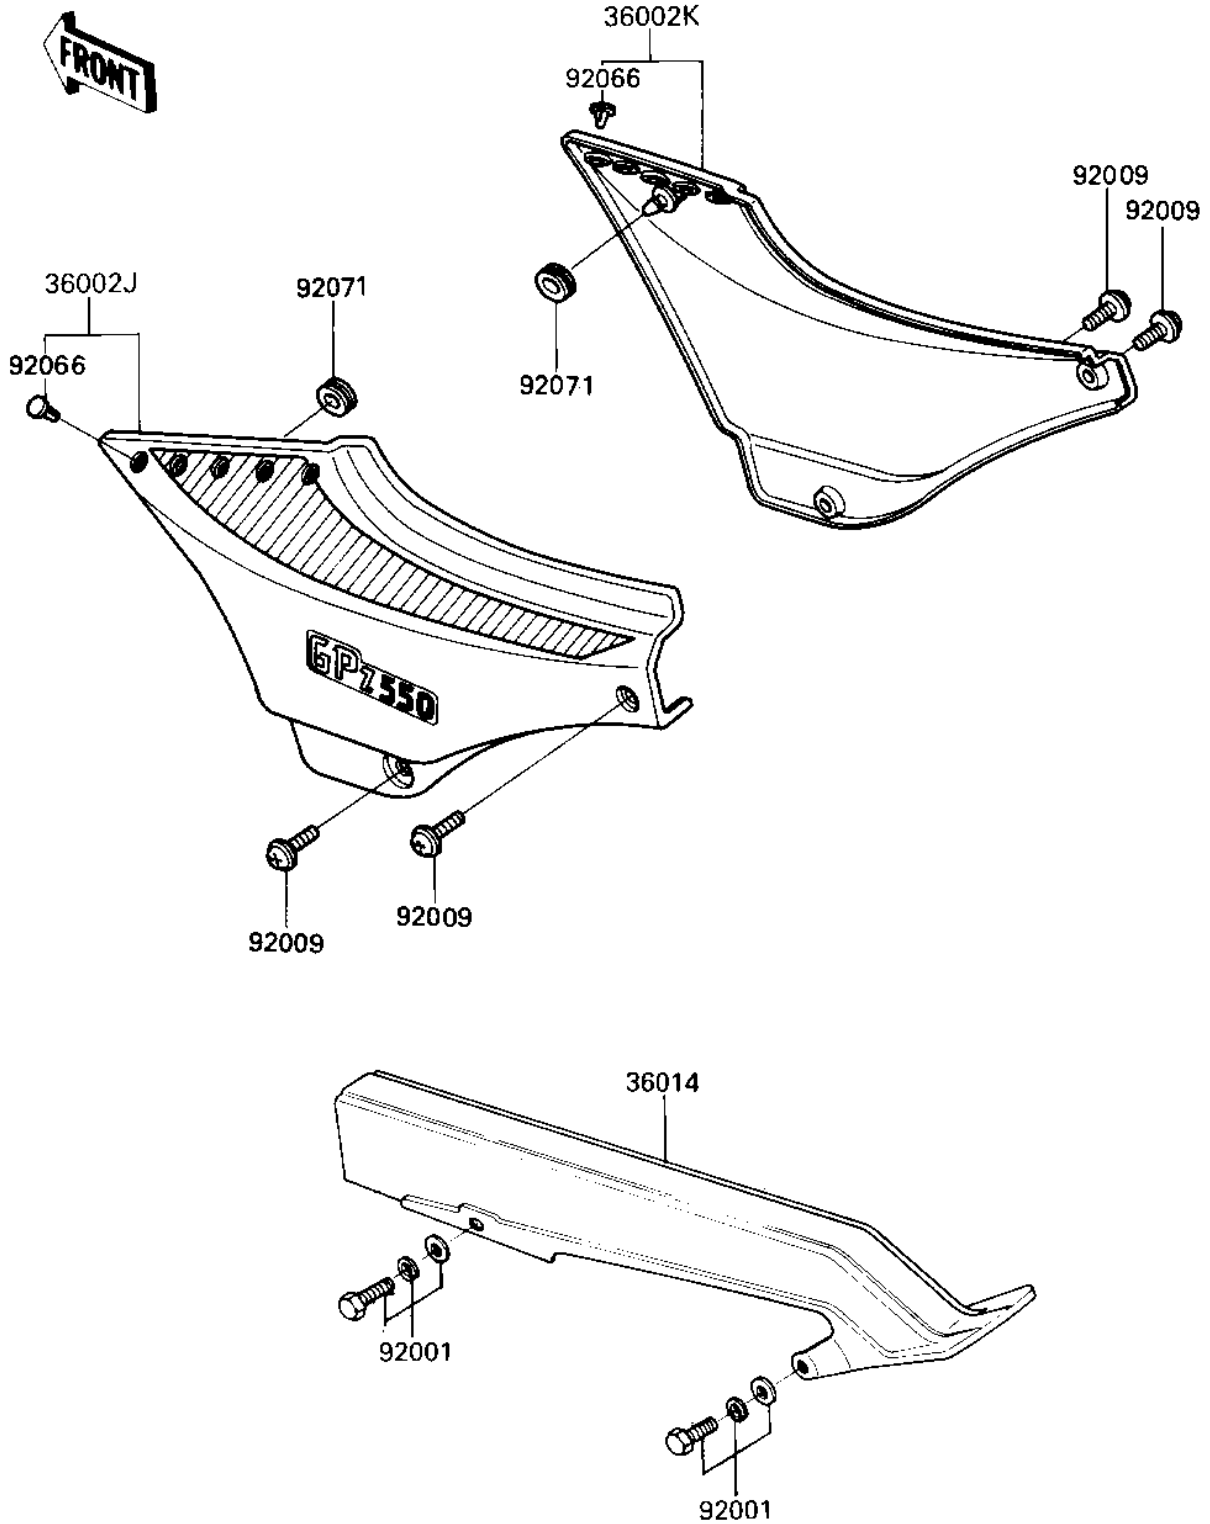

# 1986 GPz PARTS DIAGRAM

SIDE COVERS/CHAIN COVER (ZX550-A3, CANAD

F2610-0245

## 1986 GPz PARTS LIST

SIDE COVERS/CHAIN COVER (ZX550-A3, CANAD

| ITEM NAME                             | PART NUMBER   | QUANTITY |
|---------------------------------------|---------------|----------|
| 36010-5215-H8 (Canada) (Ref # 36002J) | 36002-5197-H8 | 1        |
| 36010-5216-H8 (Canada) (Ref # 36002K) | 36002-5198-H8 | 1        |
| CASE-CHAIN (Ref # 36014)              | 36014-1107    | 1        |
| BOLT,6X12,BLACK (Ref # 92001)         | 92001-1956    | 2        |
| SCREW,6X14 (Ref # 92009)              | 92009-1288    | 4        |
| PLUG,SIDE COVER (Ref # 92066)         | 92066-1127    | 10       |
| GROMMET,SIDE COVER (Ref # 92071)      | 92071-1043    | 2        |