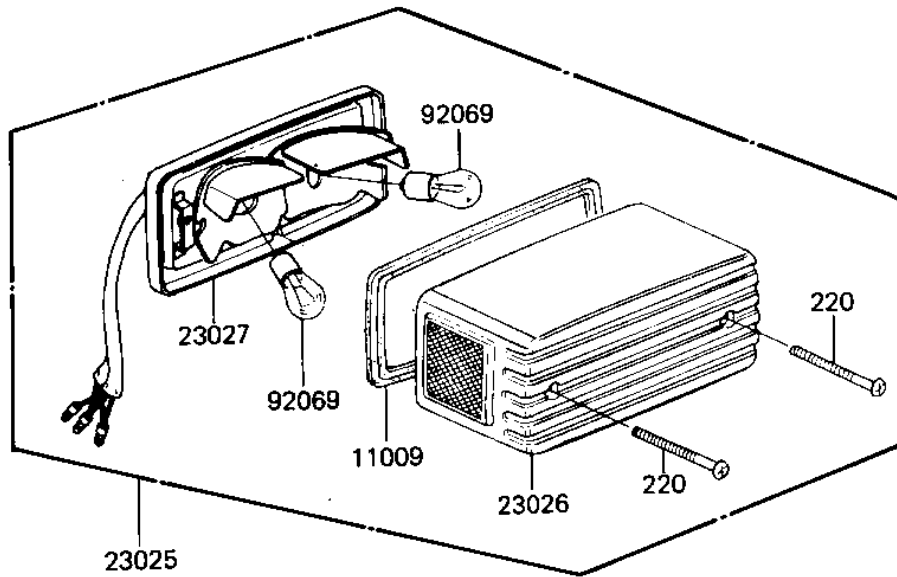

1985 GPz PARTS DIAGRAM

TAILLIGHT

F2720-0171

1985 GPz PARTS LIST

TAILLIGHT

ITEM NAME	PART NUMBER	QUANTITY
GASKET,TAIL LAMP (Ref # 11009)	11009-1221	1
BRACKET (Ref # 11034)	11034-1922	1
LAMP-TAIL,BLACK (Ref # 23025)	23025-1038	1
LENS,TAIL LAMP (Ref # 23026)	23026-1021	1
BODY-COMP-TAIL LAMP,B (Ref # 23027)	23027-1025	1
BOLT,W/SP,6X16 (Ref # 92001)	92001-1763	2
BOLT,6X30 (Ref # 92001A)	92001-1776	2
COLLAR,6.8X10X21 (Ref # 92027)	92027-1400	2
BULB,12V 32/3CP (Ref # 92069)	92069-059	2
DAMPER (Ref # 92075)	92075-1282	1
DAMPER,TAIL LAMP (Ref # 92075A)	92075-1367	2
SCREW-PAN-CROS (Ref # 220)	220C0465	2