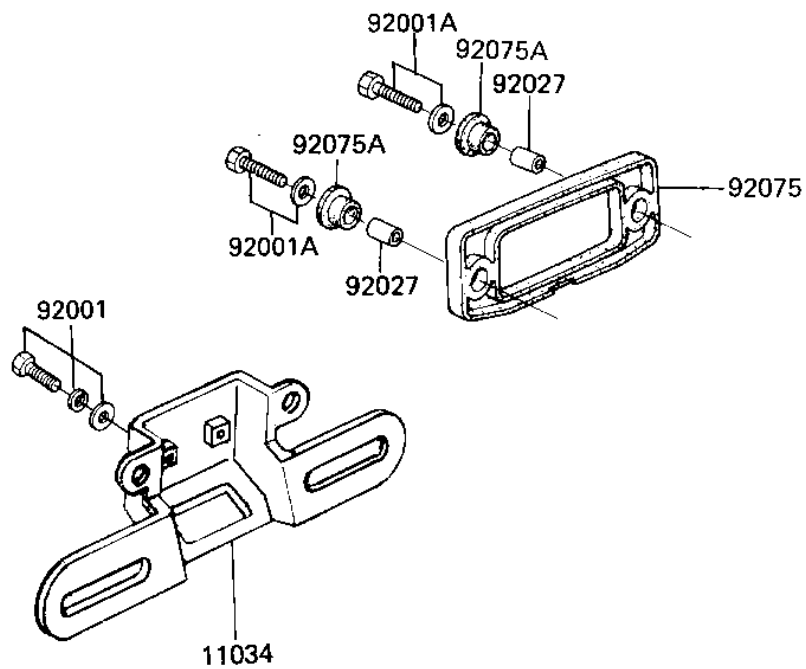

1985 GPz PARTS DIAGRAM

TAILLIGHT

F2720-0171

1985 GPz PARTS LIST

TAILLIGHT

ITEM NAME	PART NUMBER	QUANTITY
GASKET,TAIL LAMP (Ref # 11009)	11009-1221	1
BRACKET (Ref # 11034)	11034-1922	1
LAMP-TAIL,BLACK (Ref # 23025)	23025-1038	1
LENS,TAIL LAMP (Ref # 23026)	23026-1021	1
BODY-COMP-TAIL LAMP,B (Ref # 23027)	23027-1025	1
BOLT,W/SP,6X16 (Ref # 92001)	92001-1763	2
BOLT,6X30 (Ref # 92001A)	92001-1776	2
COLLAR,6.8X10X21 (Ref # 92027)	92027-1400	2
BULB,12V 32/3CP (Ref # 92069)	92069-059	2
DAMPER (Ref # 92075)	92075-1282	1
DAMPER,TAIL LAMP (Ref # 92075A)	92075-1367	2
SCREW-PAN-CROS (Ref # 220)	220C0465	2