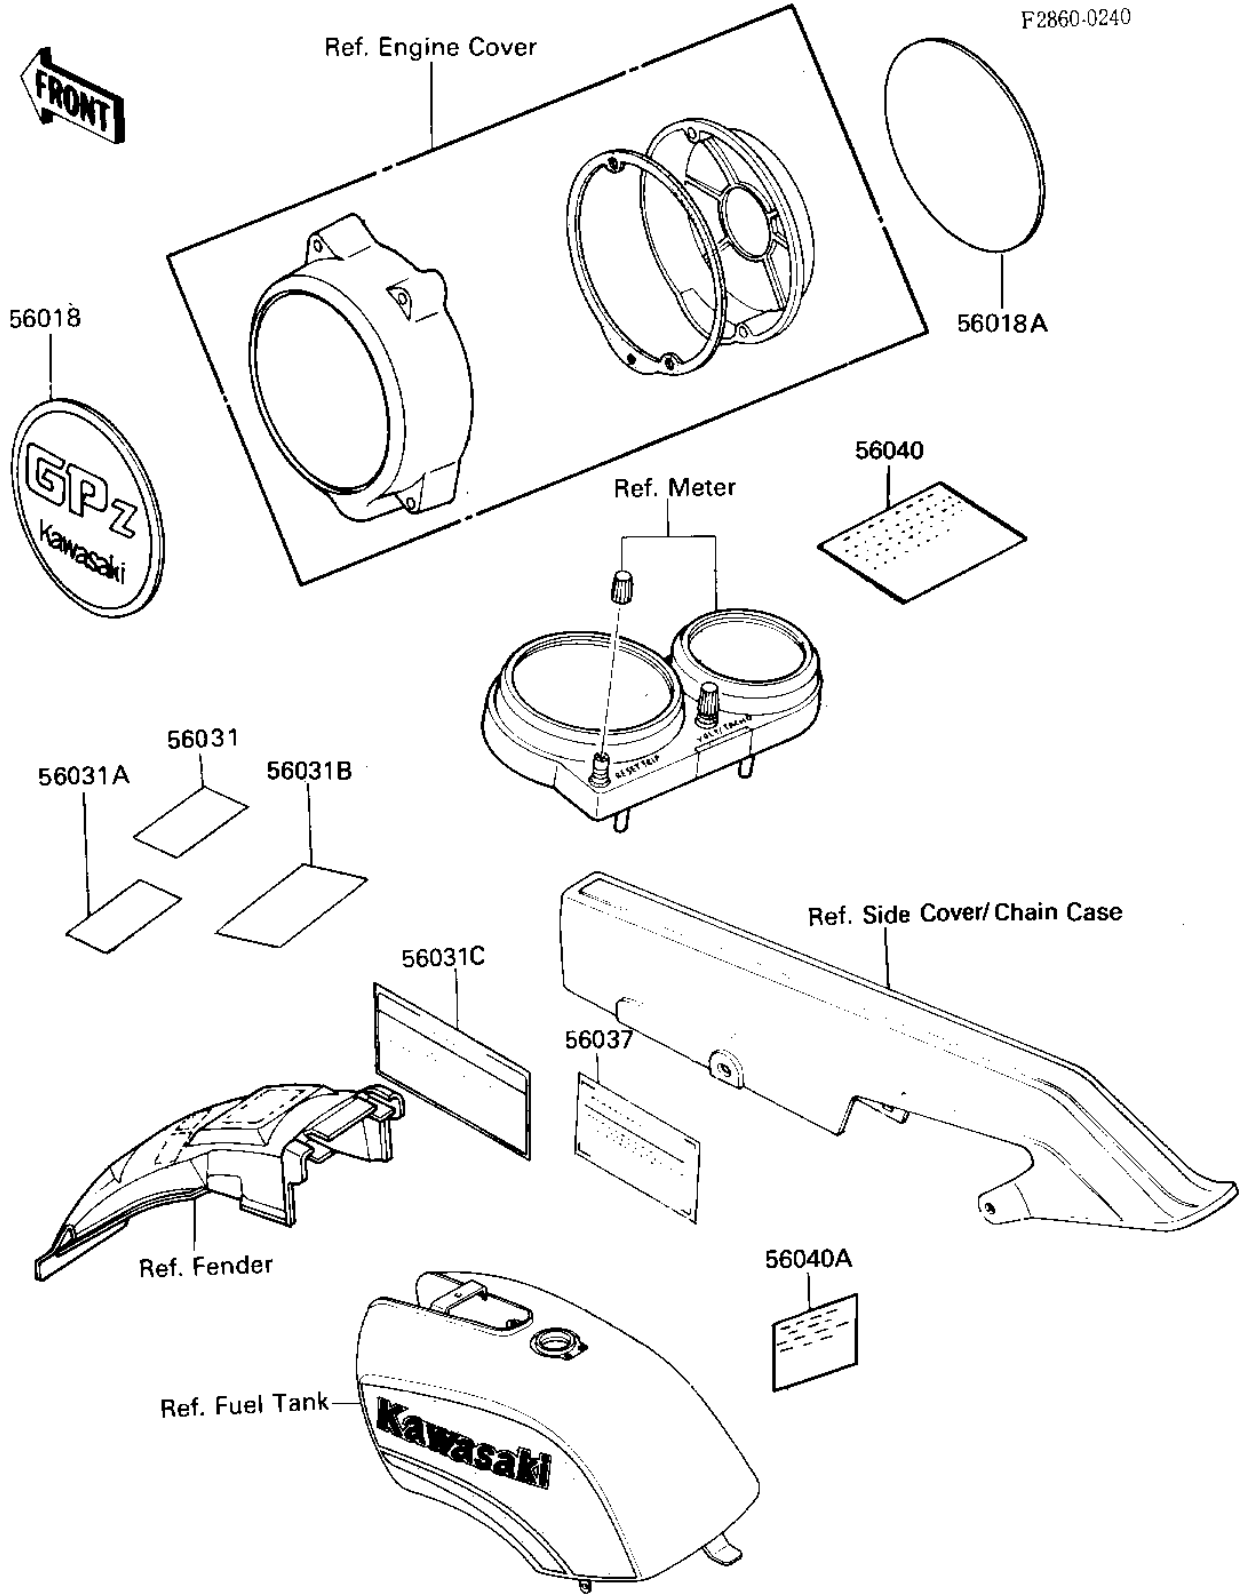

1984 GPz PARTS DIAGRAM

LABELS

1984 GPz PARTS LIST

LABELS

ITEM NAME	PART NUMBER	QUANTITY
MARK,GENERATOR COVER (Ref # 56018)	56018-1406	1
MARK,PULSING COIL COV (Ref # 56018A)	56018-1407	1
LABEL,OIL&OIL FILTER (Ref # 56031)	56031-1093	1
LABEL-MANUAL,BATTERY (Ref # 56031A)	56031-1219	1
LABEL,DAILY SAFETY (Ref # 56031B)	56031-1229	1
LABEL-MANUAL,CHAIN (Ref # 56031C)	56031-1330	1
LABEL,TIRE & LOAD (Ref # 56037)	56037-1227	1
LABEL,BRAKE-IN (Ref # 56040)	56040-1007	1
LABEL-WARNING,FUEL TK (Ref # 56040A)	56040-1121	1