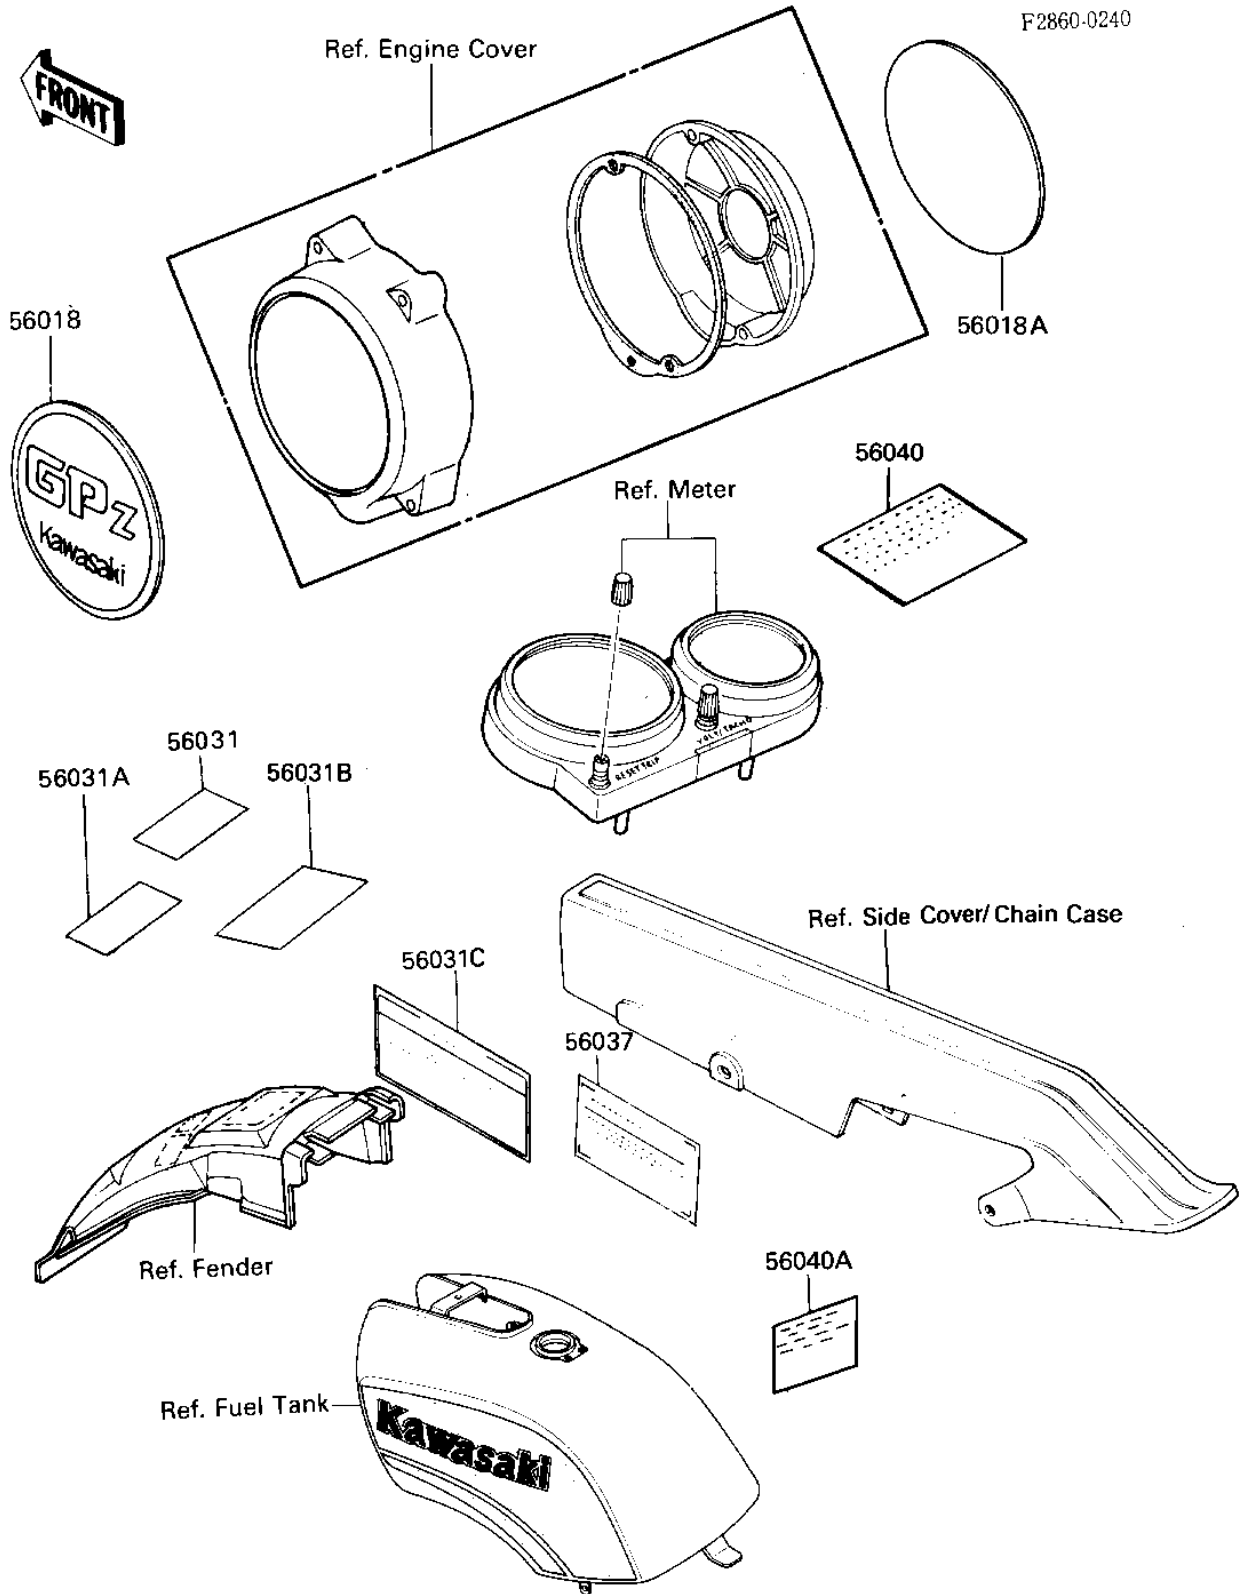

1985 GPz PARTS DIAGRAM

LABELS

1985 GPz PARTS LIST

LABELS

ITEM NAME	PART NUMBER	QUANTITY
MARK,GENERATOR COVER (Ref # 56018)	56018-1406	1
MARK,PULSING COIL COV (Ref # 56018A)	56018-1407	1
LABEL,OIL&OIL FILTER (Ref # 56031)	56031-1093	1
LABEL-MANUAL,BATTERY (Ref # 56031A)	56031-1219	1
LABEL,DAILY SAFETY (Ref # 56031B)	56031-1229	1
LABEL-MANUAL,CHAIN (Ref # 56031C)	56031-1330	1
LABEL,TIRE & LOAD (Ref # 56037)	56037-1227	1
LABEL,BRAKE-IN (Ref # 56040)	56040-1007	1
LABEL-WARNING,FUEL TK (Ref # 56040A)	56040-1121	1