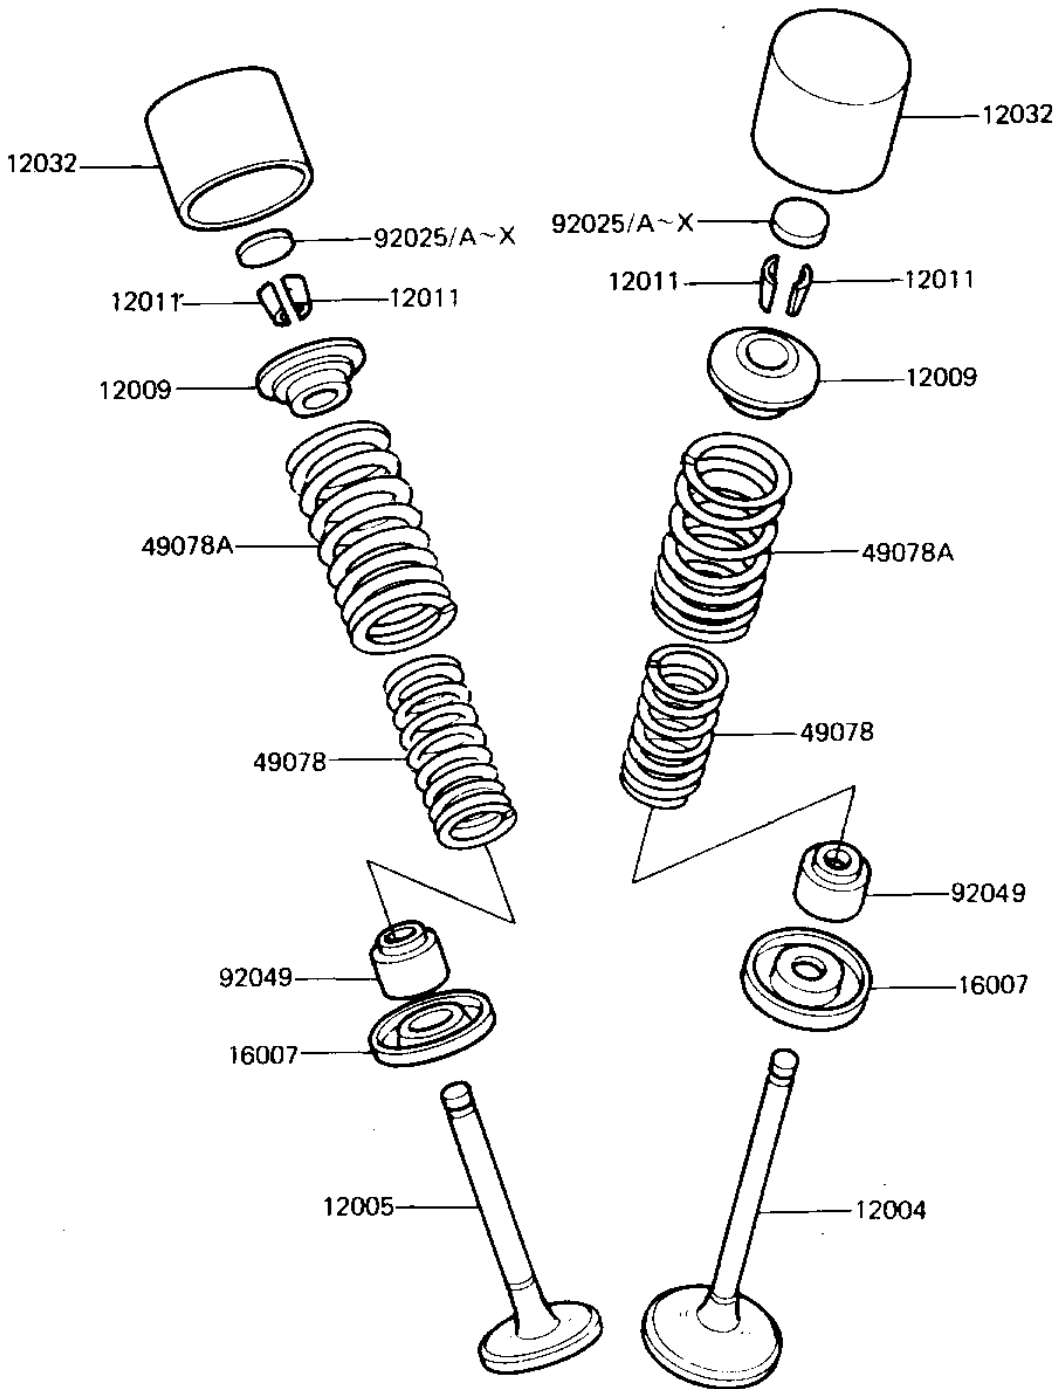

# 1984 LTD Shaft PARTS DIAGRAM

VALVES

E1210-0002

# 1984 LTD Shaft PARTS LIST

## VALVES

ITEM NAME	PART NUMBER	QUANTITY
-----------	-------------	----------