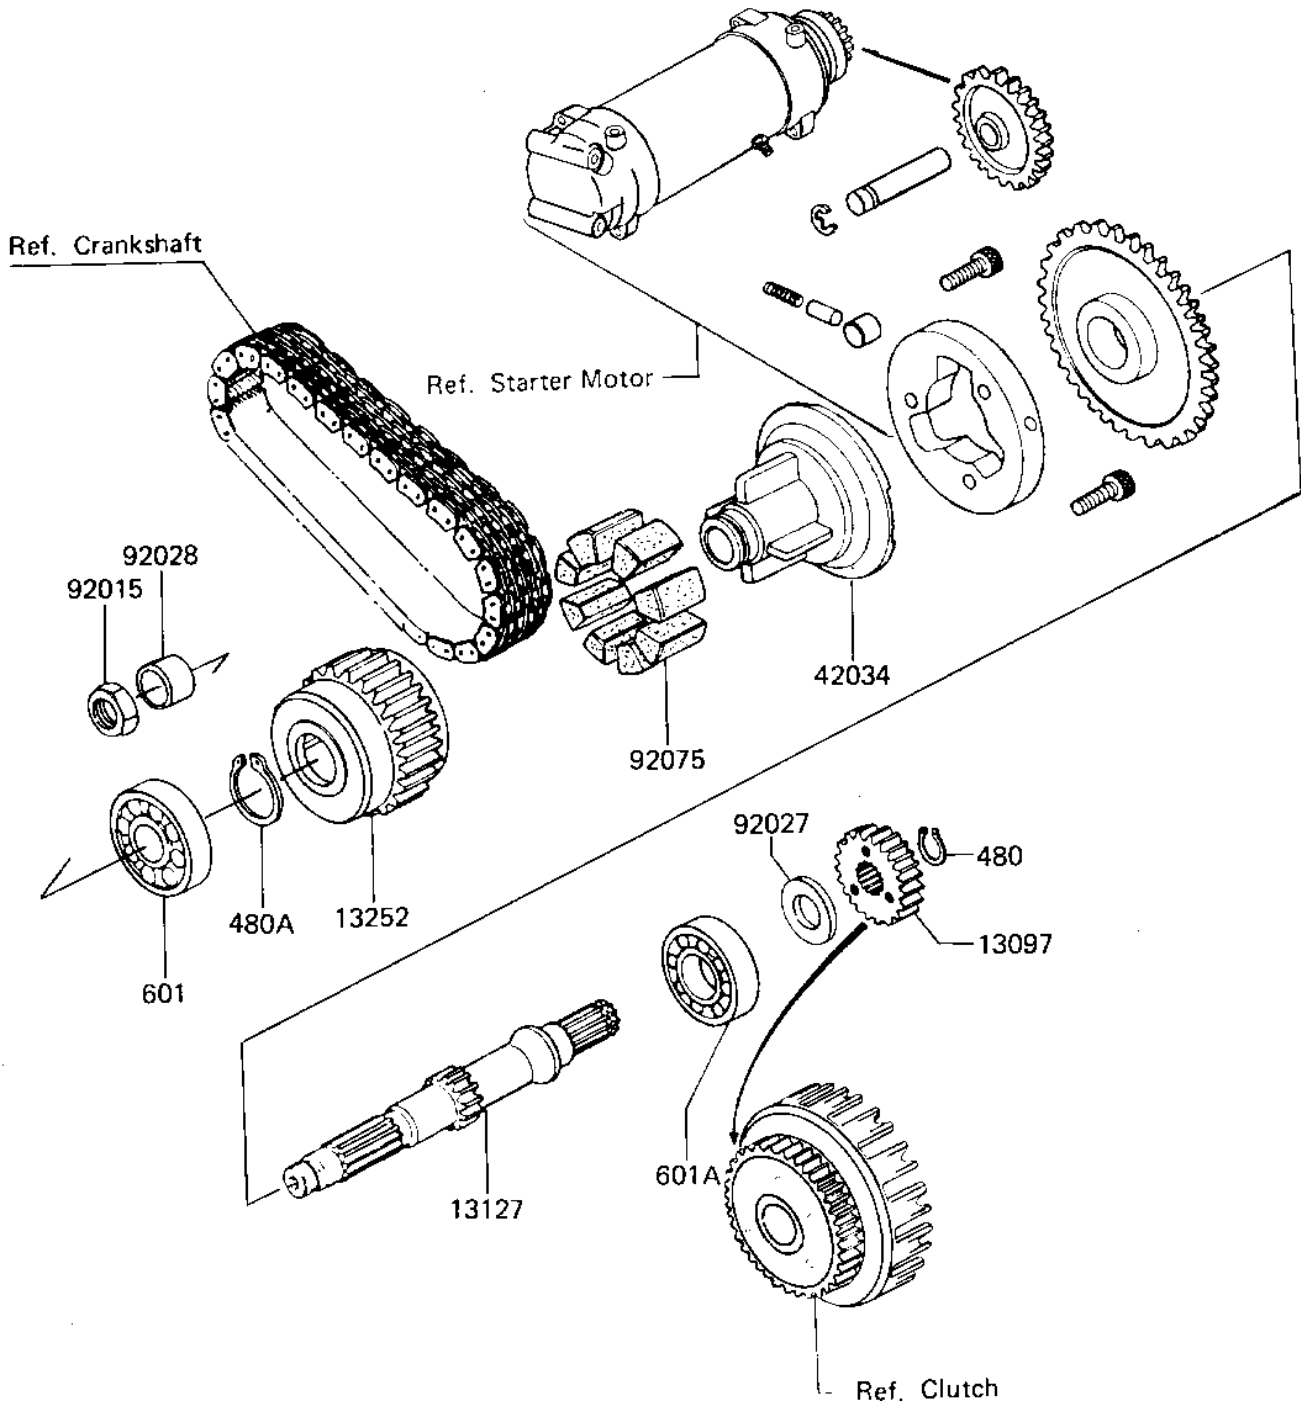

1985 LTD Shaft PARTS DIAGRAM

SECONDARY SHAFT

E1322-0004

1985 LTD Shaft PARTS LIST

SECONDARY SHAFT

ITEM NAME	PART NUMBER	QUANTITY
GEAR,2ND SHAFT,29T (Ref # 13097)	13121-037	1
SHAFT,SECONDARY (Ref # 13127)	13127-1019	1
COUPLING,OUTER (Ref # 13252)	13252-001	1
COUPLING,INNER (Ref # 42034)	13253-001	1
NUT 18MM (Ref # 92015)	92015-019	1
COLLAR,T=5MM (Ref # 92027)	92027-263	1
BUSHING,SECONDARY (Ref # 92028)	92028-1037	1
DAMPER RUBBER (Ref # 92075)	92075-1227	8
CIRCLIP,22MM (Ref # 480)	480J2200	1
CIRCLIP 28MM (Ref # 480A)	480J2800	1
BEARING BALL #6205 (Ref # 601)	601B6205	1
BEARING BALL #6305 (Ref # 601A)	601B6305	1