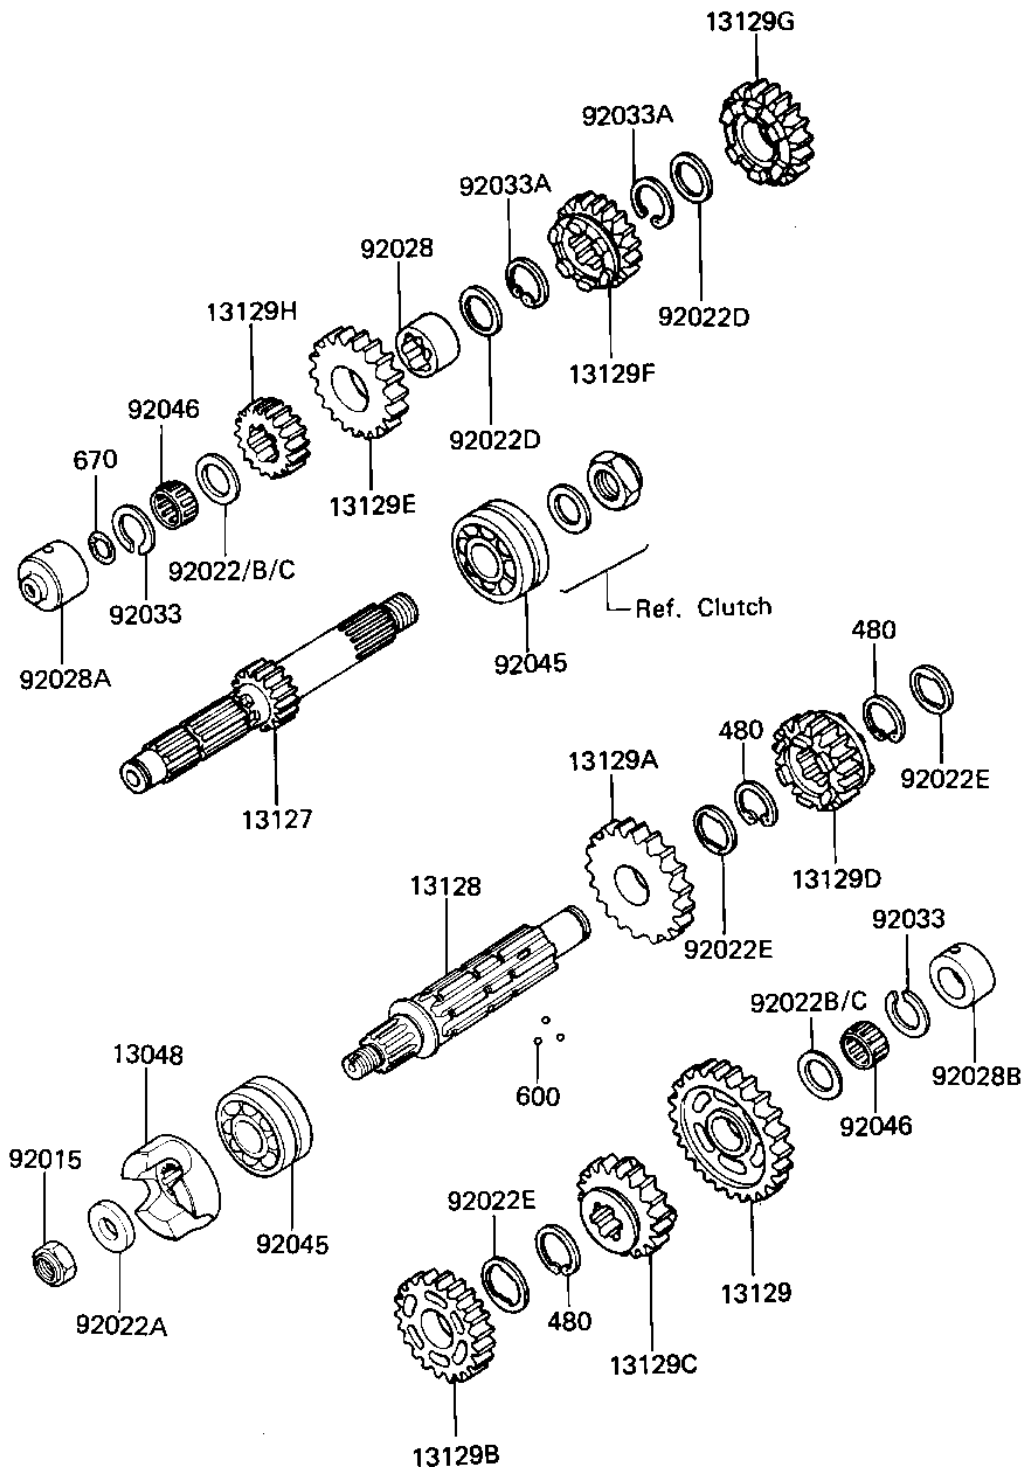

1984 LTD Shaft PARTS DIAGRAM

TRANSMISSION

E1361-0073

1984 LTD Shaft PARTS LIST

TRANSMISSION

ITEM NAME	PART NUMBER	QUANTITY
-----------	-------------	----------