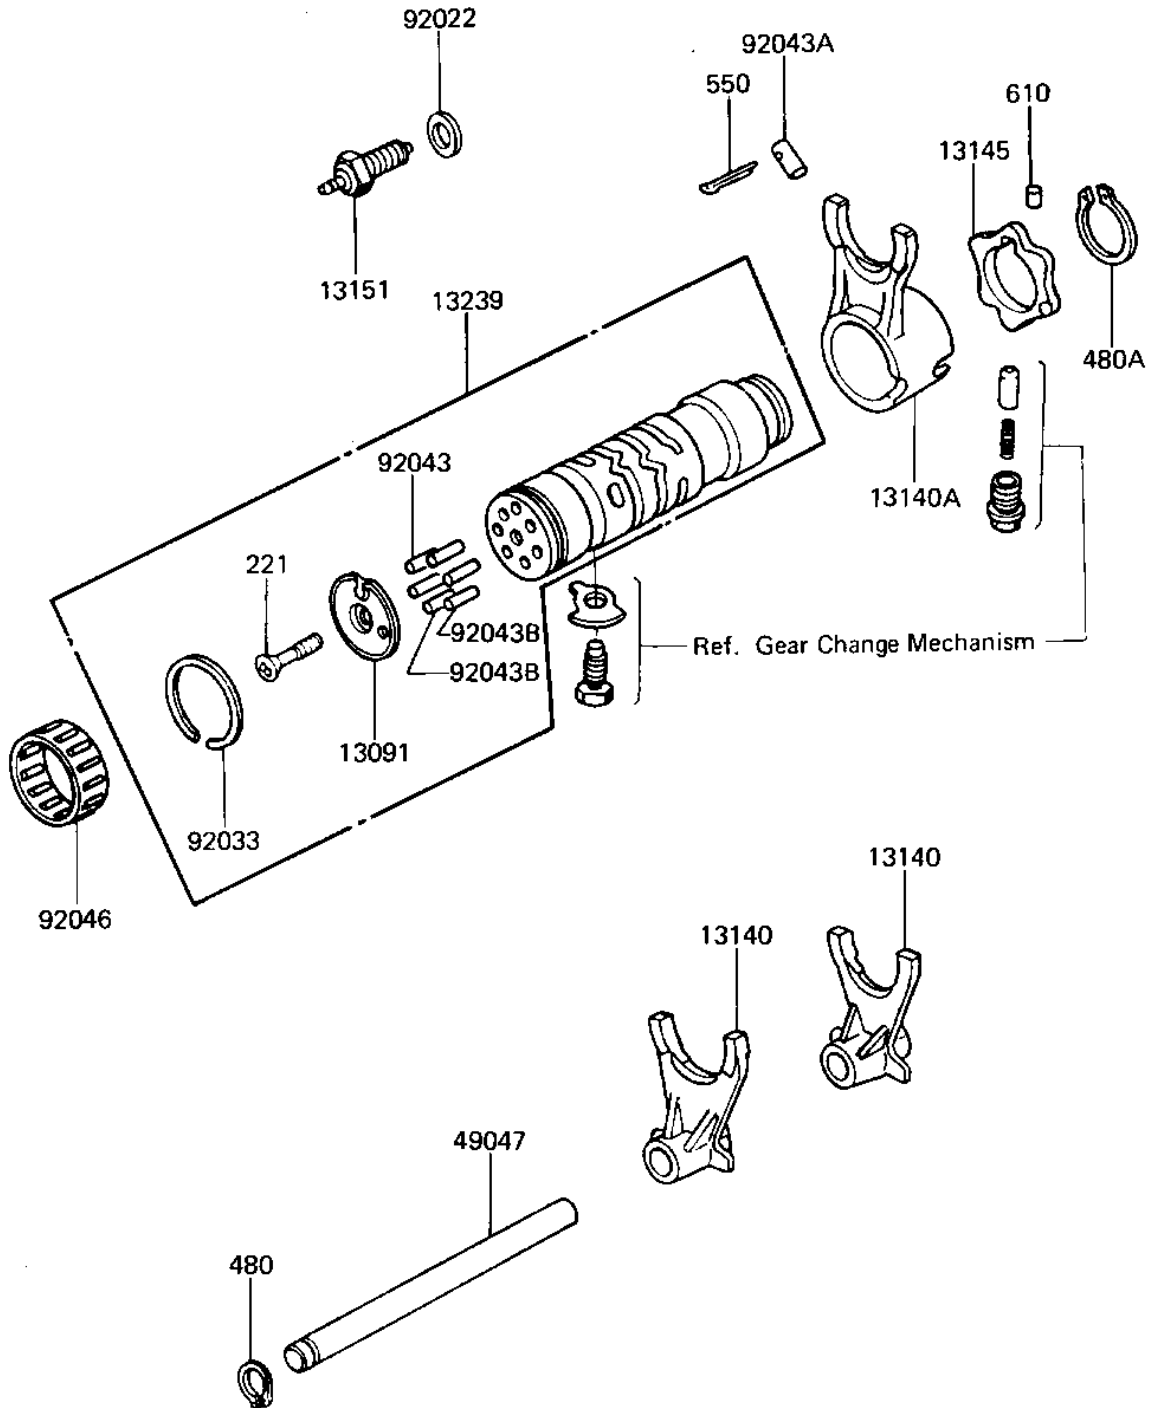

1984 LTD Shaft PARTS DIAGRAM

GEAR CHANGE DRUM & FORKS

E1362-0003

1984 LTD Shaft PARTS LIST

GEAR CHANGE DRUM & FORKS

ITEM NAME	PART NUMBER	QUANTITY
-----------	-------------	----------