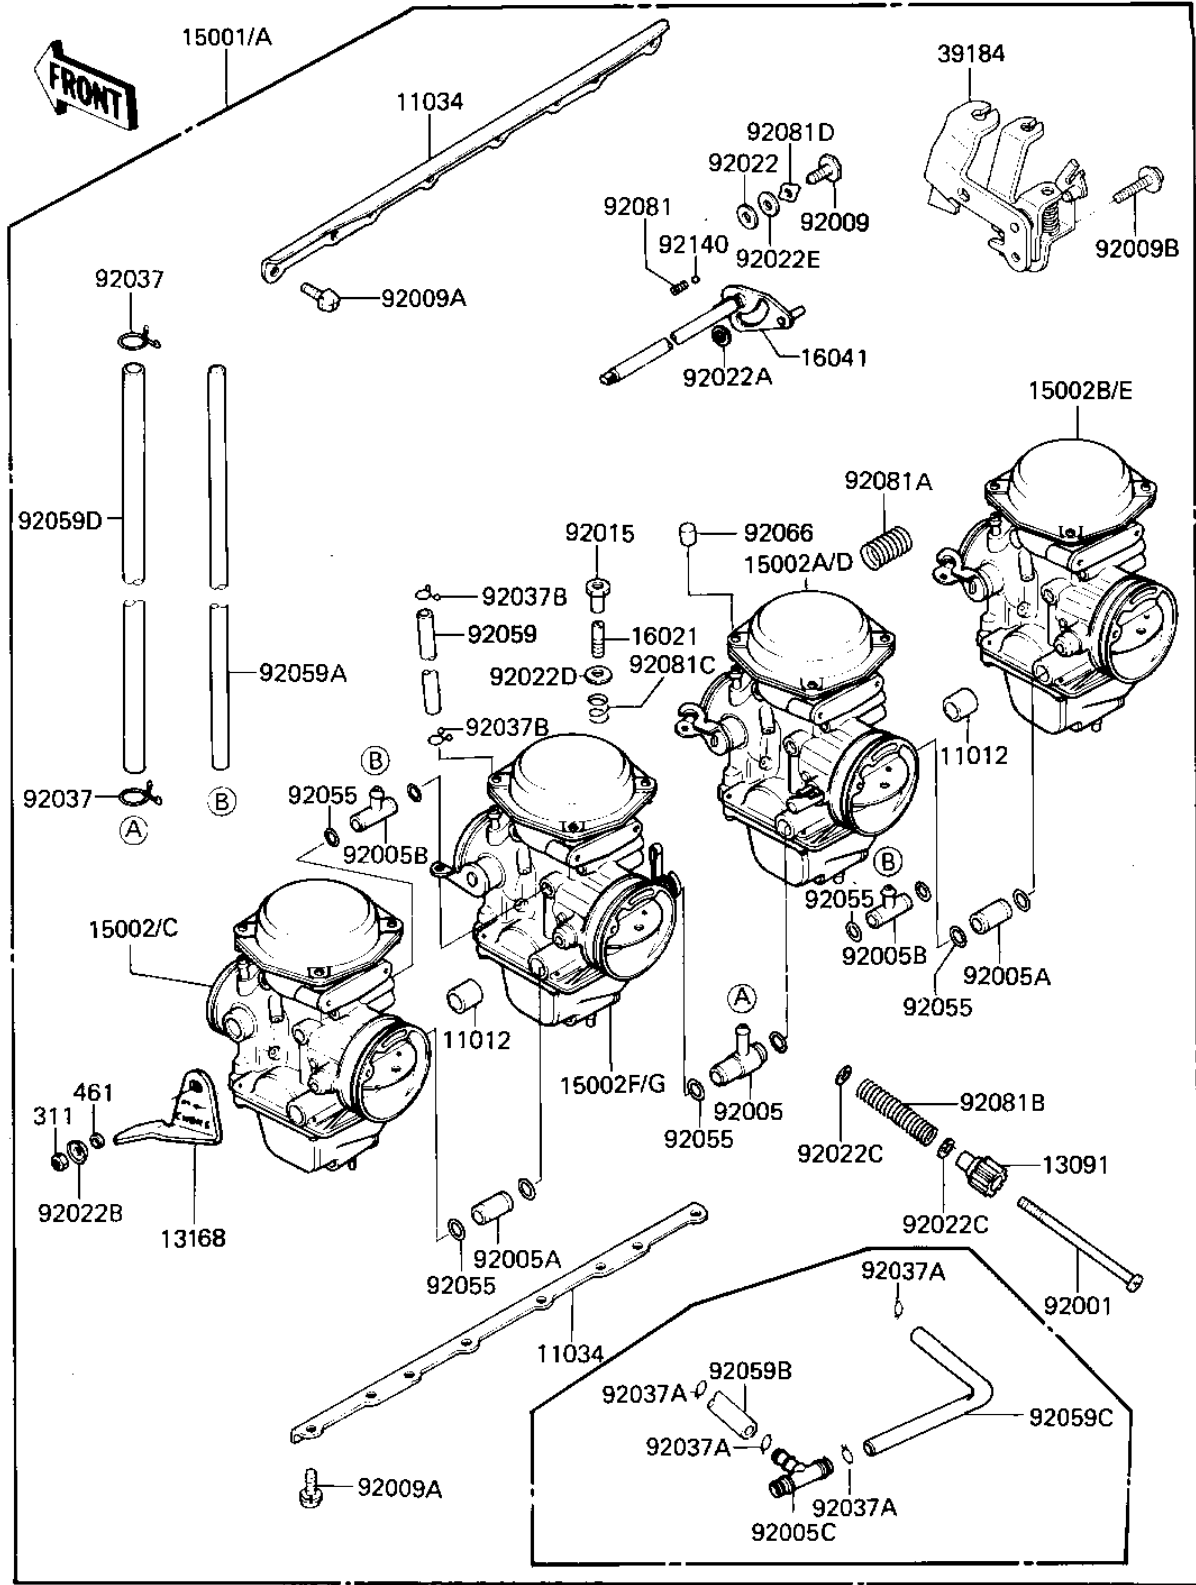

1984 LTD Shaft PARTS DIAGRAM

CARBURETOR ASSY (ZN700-A2)

E1611-U18U

1984 LTD Shaft PARTS LIST

CARBURETOR ASSY (ZN700-A2)

ITEM NAME	PART NUMBER	QUANTITY
TUBE,DUST SEAL (Ref # 11012)	11012-1130	2
PLATE,CARBURETOR STAY (Ref # 11034)	11034-1800	2
HOLDER,ADJUST (Ref # 13091)	13091-1078	1
LEVER,CHOKE (Ref # 13168)	13168-1065	1
CARBURETOR-ASSY (Ref # 15001)	15001-1134	1
CARBURETOR-ASSY (Ref # 15001A)	15001-1135	1
CARBURETOR,LH,OUTSIDE (Ref # 15002)	15002-1106	1
CARBURETOR,RH,INSIDE (Ref # 15002A)	15002-1108	1
CARBURETOR,RH,OUTSIDE (Ref # 15002B)	15002-1109	1
CARBURETOR,LH,OUTSIDE (Ref # 15002C)	15002-1110	1
CARBURETOR,RH,INSIDE (Ref # 15002D)	15002-1112	1
CARBURETOR,RH,OUTSIDE (Ref # 15002E)	15002-1113	1
CARBURETOR,LH,INSIDE (Ref # 15002F)	15002-1157	1
CARBURETOR,LH,INSIDE (Ref # 15002G)	15002-1158	1
SCREW,SLOTTED (Ref # 16021)	16021-1027	1
SHAFT,CHOKE LINK (Ref # 16041)	16041-1028	1
BRACKET-ASSY,THROTTLE (Ref # 39184)	39184-1054	1
BOLT,HEX HEAD,5X70 (Ref # 92001)	92001-1328	1
FITTING,FUEL TUBE (Ref # 92005)	92005-1026	1
NIPPLE,FUEL (Ref # 92005A)	92005-1027	2
FITTING,AIR VENT (Ref # 92005B)	92005-1054	2
FITTING,T-TYPE (Ref # 92005C)	92005-1135	1
SCREW,LINK SHAFT (Ref # 92009)	92009-1096	1
SCREW,6X16 (Ref # 92009A)	92009-1129	16
SCREW,5X25 (Ref # 92009B)	92009-1380	1
NUT,5M/M (Ref # 92015)	92015-1118	3
WASHER,6.1X11X0.8,POL (Ref # 92022)	92022-1199	1
WASHER,6.4X9.4X0.8,PL (Ref # 92022A)	92022-1200	1
WASHER,LOCK,5M/M (Ref # 92022B)	92022-1201	1

1984 LTD Shaft PARTS LIST

CARBURETOR ASSY (ZN700-A2)

ITEM NAME	PART NUMBER	QUANTITY
WASHER (Ref # 92022C)	92022-1203	2