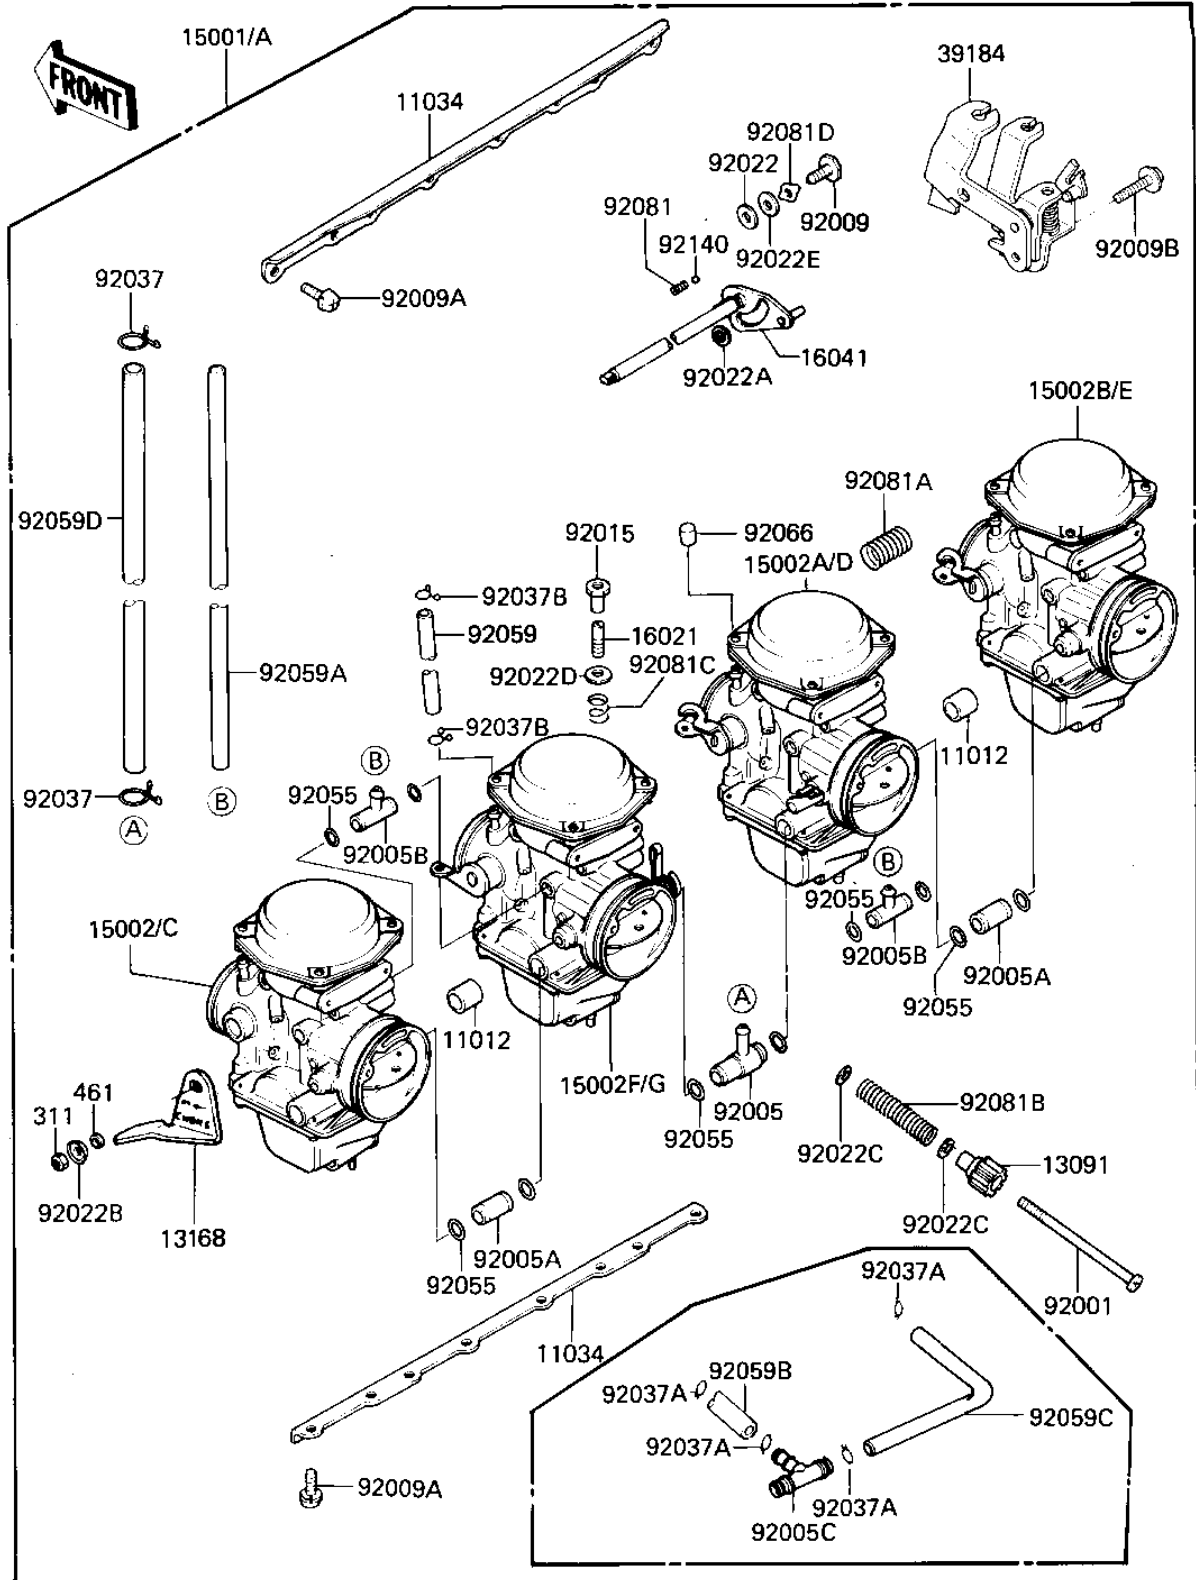

# 1985 LTD Shaft PARTS DIAGRAM

CARBURETOR ASSY (ZN700-A2)

E1611-U18U

# 1985 LTD Shaft PARTS LIST

CARBURETOR ASSY (ZN700-A2)

ITEM NAME	PART NUMBER	QUANTITY
SCREW,SLOTTED (Ref # 16021)	16021-1027	3
WASHER (Ref # 92022D)	92022-1204	3
WASHER,6.5X11X1.2,STL (Ref # 92022E)	92022-1207	1
CLAMP,FUEL INLET TUBE (Ref # 92037)	92037-1075	2
CLAMP,TUBE (Ref # 92037A)	92037-1682	4
CLAMP,TUBE (Ref # 92037B)	92037-1470	2
"O" RING (Ref # 92055)	92055-1004	10
TUBE,5X9X160 (Ref # 92059)	92059-1201	1
TUBE,6.5X9.5X300 (Ref # 92059A)	92059-1203	2
TUBE,7X11X100 (Ref # 92059B)	92059-1476	1
TUBE,7X11X200 (Ref # 92059C)	92059-1477	1
TUBE,7.3X12.5X240 (Ref # 92059D)	92059-1487	1
RUBBER PLUG (Ref # 92066)	92068-006	1
SPRING (Ref # 92081)	92081-1249	1
SPRING (Ref # 92081A)	92081-1250	2
SPRING (Ref # 92081B)	92081-1251	1
SPRING (Ref # 92081C)	92081-1252	3
SPRING,WAVED WASHER (Ref # 92081D)	92081-1262	1
BALL,STEEL,3/16" (Ref # 92140)	92140-1004	1
NUT-HEX (Ref # 311)	311C0500	1
WASHER SPRING 5MM (Ref # 461)	461F0500	1