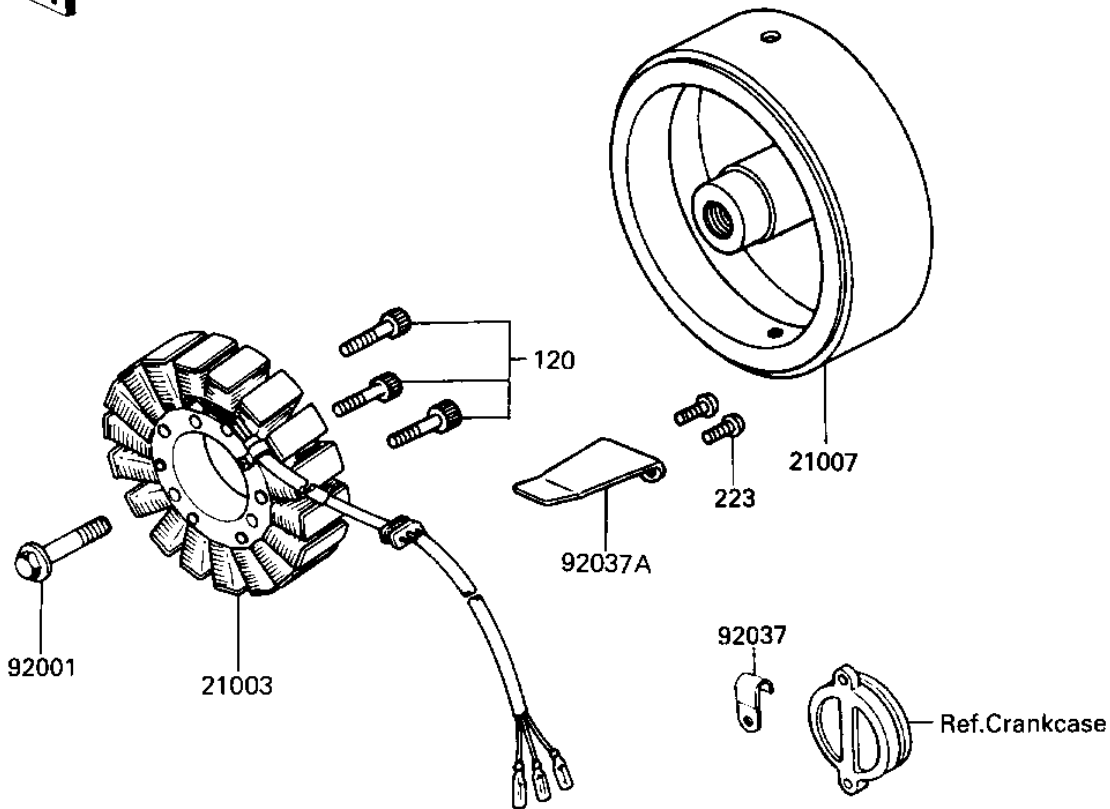

# 1984 LTD Shaft PARTS DIAGRAM

GENERATOR/REGULATOR

E1810-0112

# 1984 LTD Shaft PARTS LIST

GENERATOR/REGULATOR

ITEM NAME	PART NUMBER	QUANTITY
-----------	-------------	----------