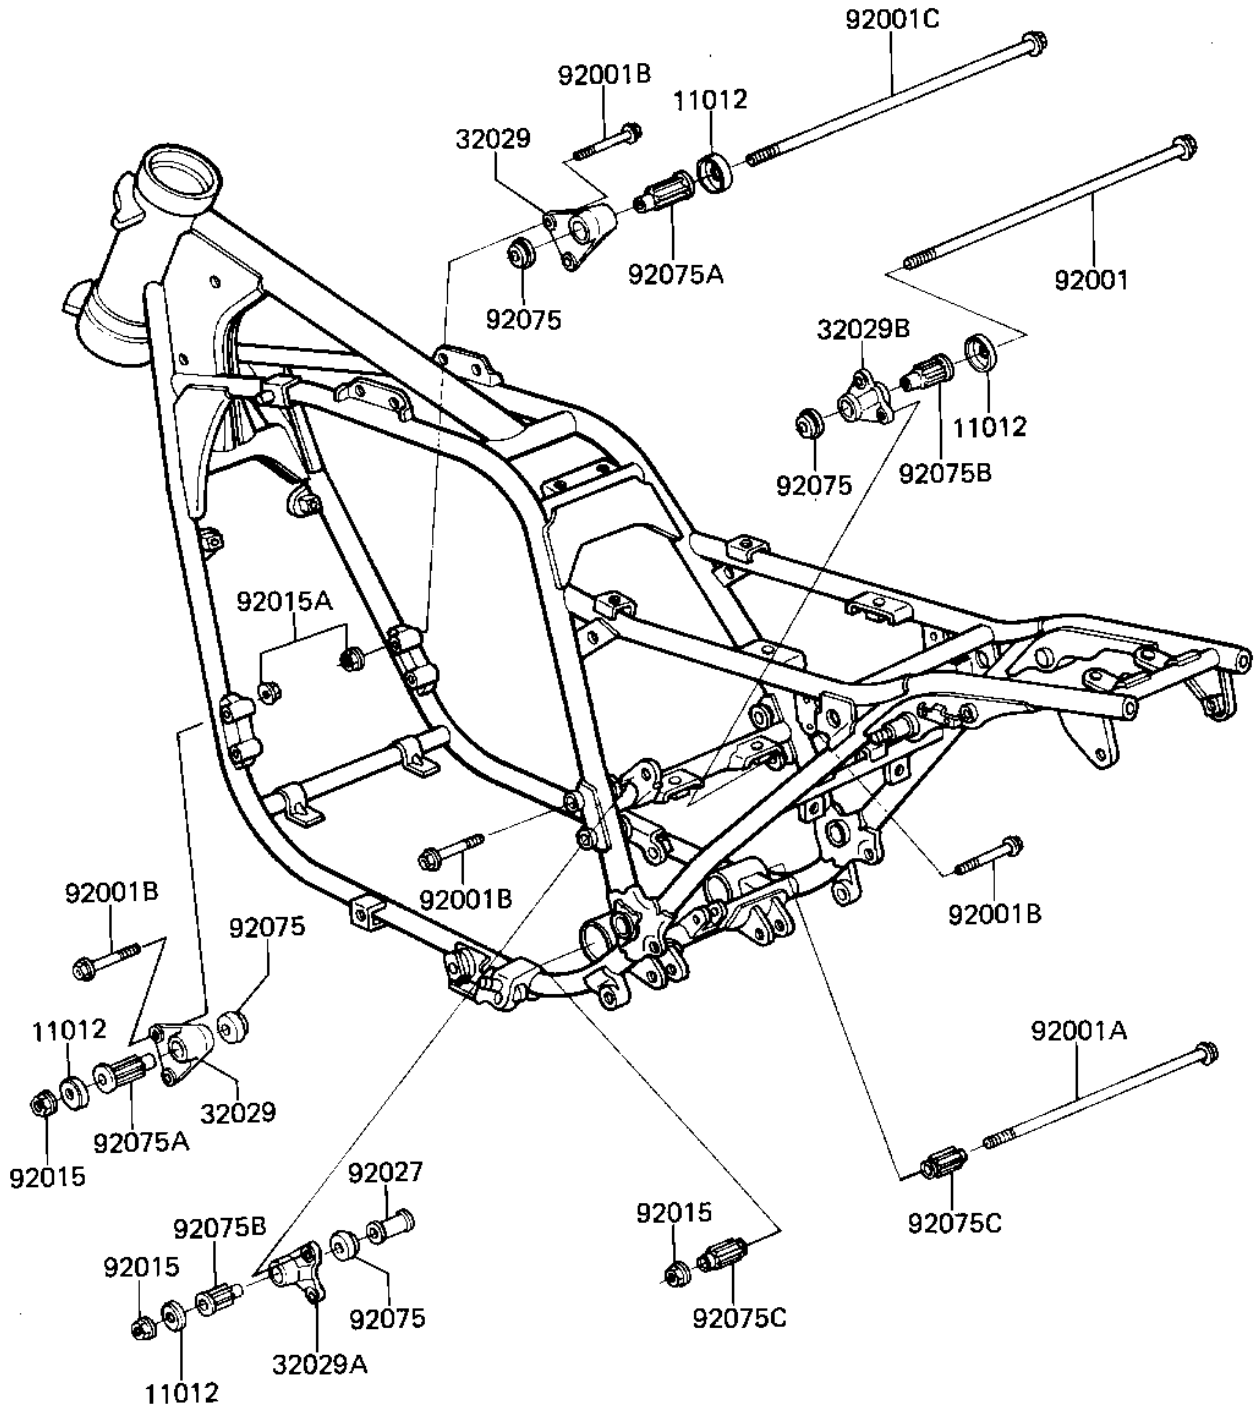

# 1984 LTD Shaft PARTS DIAGRAM

FRAME FITTINGS

F2131-0185

# 1984 LTD Shaft PARTS LIST

## FRAME FITTINGS

ITEM NAME	PART NUMBER	QUANTITY
-----------	-------------	----------