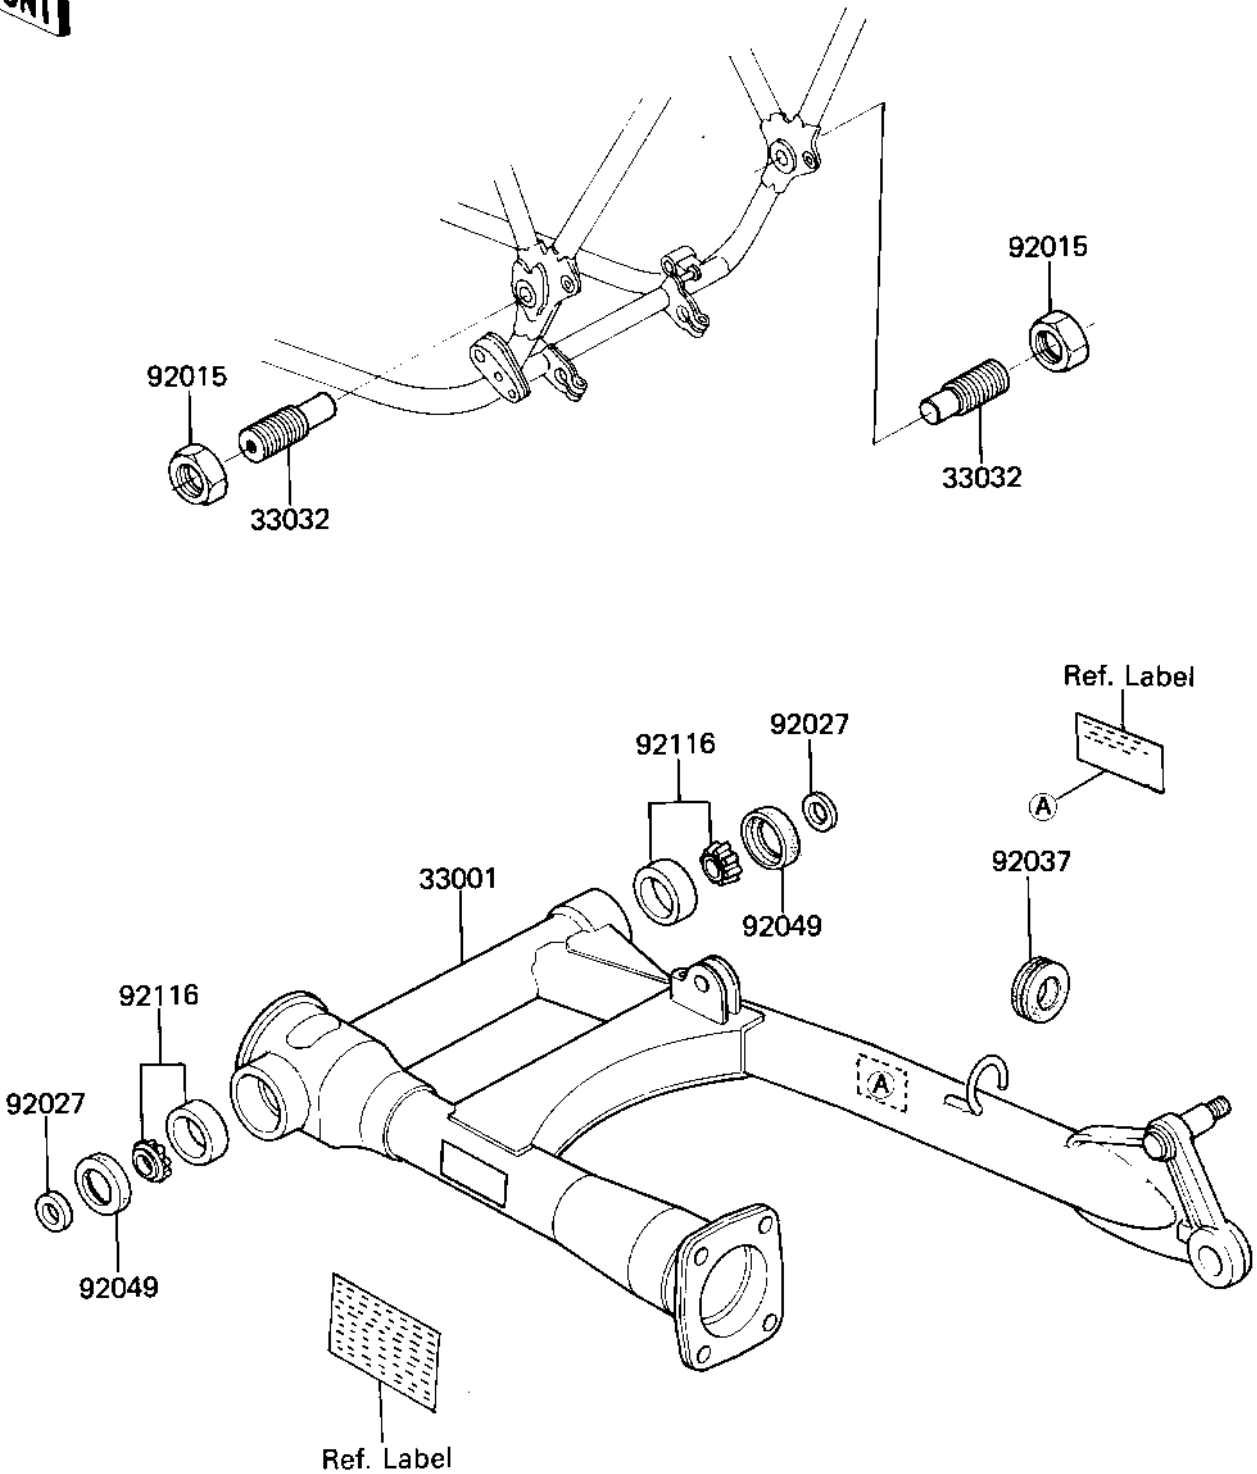

1985 LTD Shaft PARTS DIAGRAM

SWING ARM

F2140-0128

1985 LTD Shaft PARTS LIST

SWING ARM

ITEM NAME	PART NUMBER	QUANTITY
ARM-COMP-SWING (Ref # 33001)	33001-1128	1
SHAFT-SWING ARM (Ref # 33032)	33032-1025	2
NUT,22MM (Ref # 92015)	92015-1167	2
COLLAR,17X26X4.5 (Ref # 92027)	92027-1394	2
DAMPER RUBBER (Ref # 92037)	43064-007	1
OIL SEAL,26406 (Ref # 92049)	92049-1030	2
BRG,ROLLER,4T30203E1 (Ref # 92116)	92116-1001	2