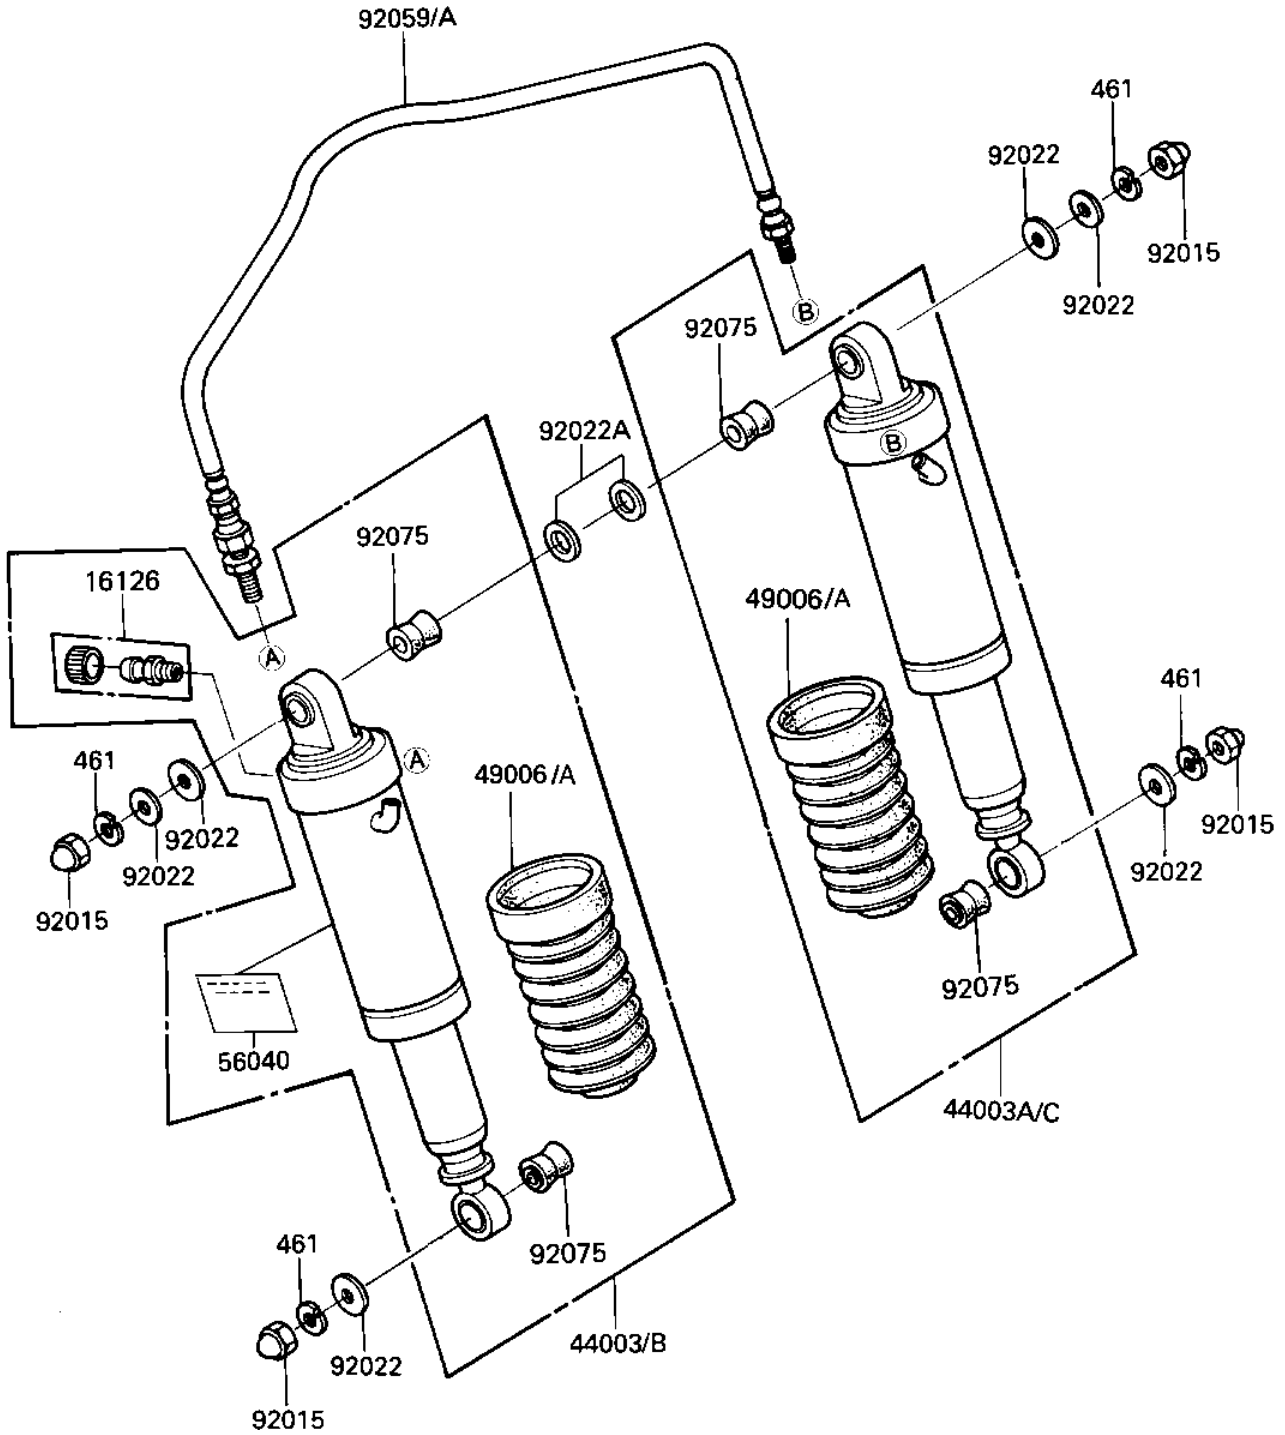

# 1984 LTD Shaft PARTS DIAGRAM

SHOCK ABSORBERS

F2150-0047

# 1984 LTD Shaft PARTS LIST

## SHOCK ABSORBERS

ITEM NAME	PART NUMBER	QUANTITY
-----------	-------------	----------