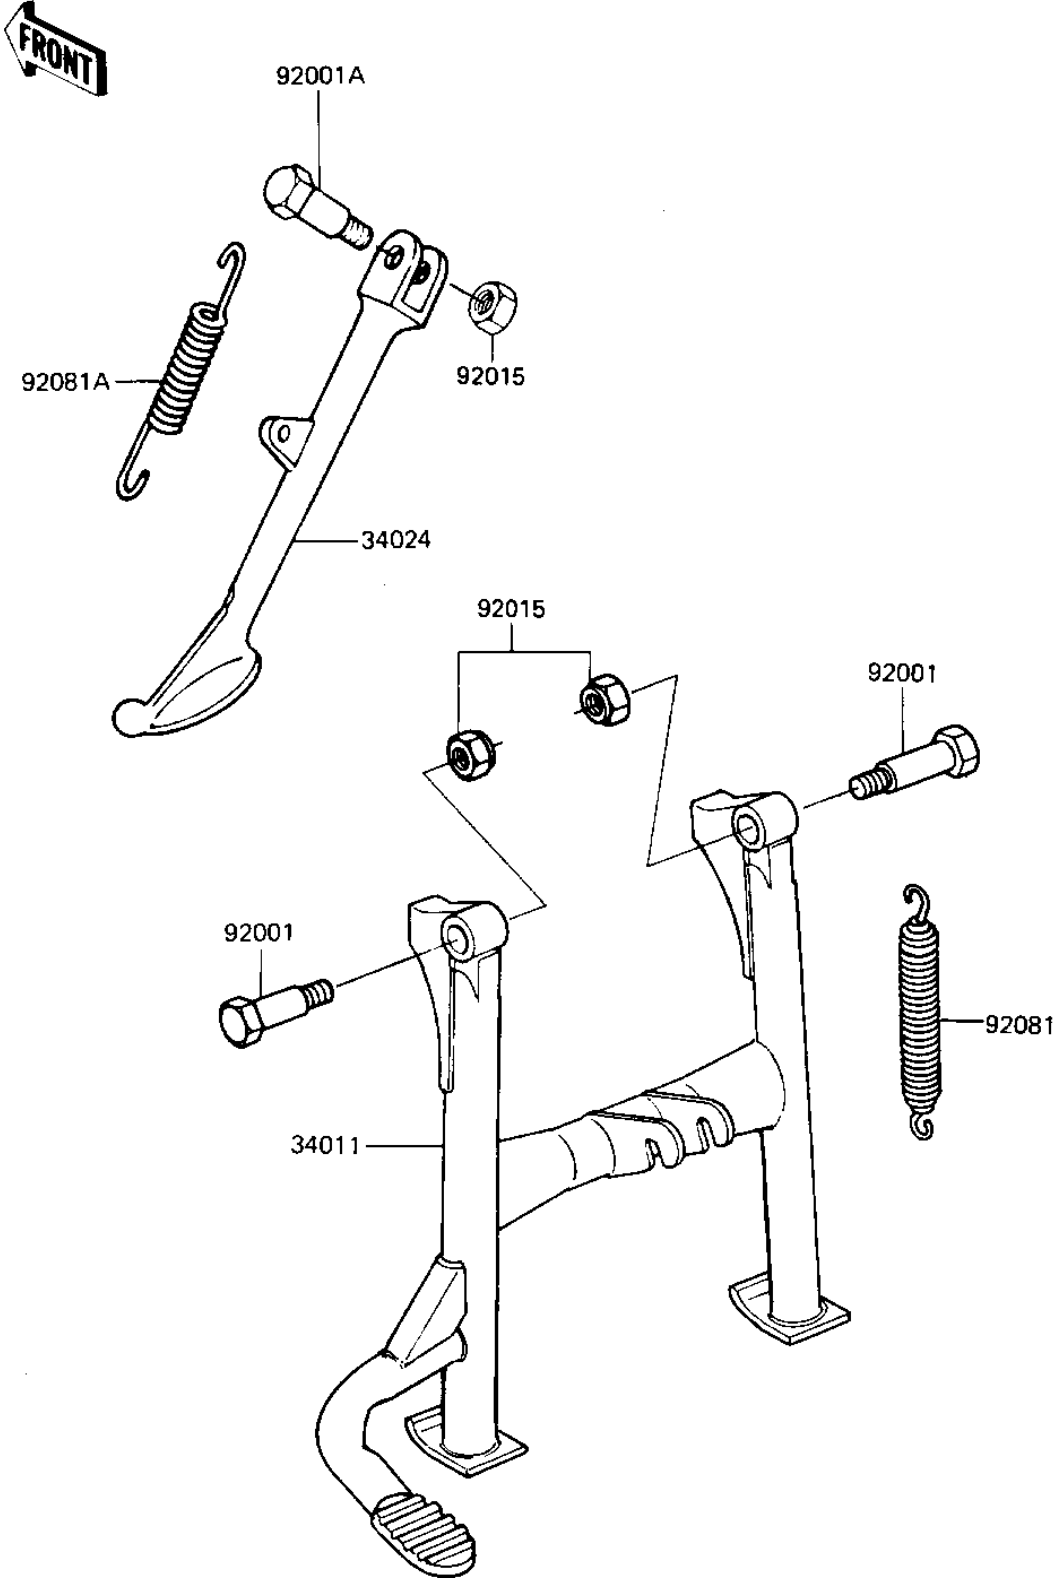

1984 LTD Shaft PARTS DIAGRAM

STANDS

F2190-0109

1984 LTD Shaft PARTS LIST

STANDS

ITEM NAME	PART NUMBER	QUANTITY
STAND-CENTER (Ref # 34011)	34011-1115	1
STAND-SIDE (Ref # 34024)	34024-1177	1
BOLT,MAIN STAND FITTI (Ref # 92001)	92001-1214	2
BOLT,8X160,BLACK (Ref # 92001A)	92001-1543	1
NUT,LOCK,10MM,BLACK (Ref # 92015)	92015-1188	3
SPRING,MAIN STAND (Ref # 92081)	34023-012	1
SPRING,SIDE STAND (Ref # 92081A)	92081-1727	1