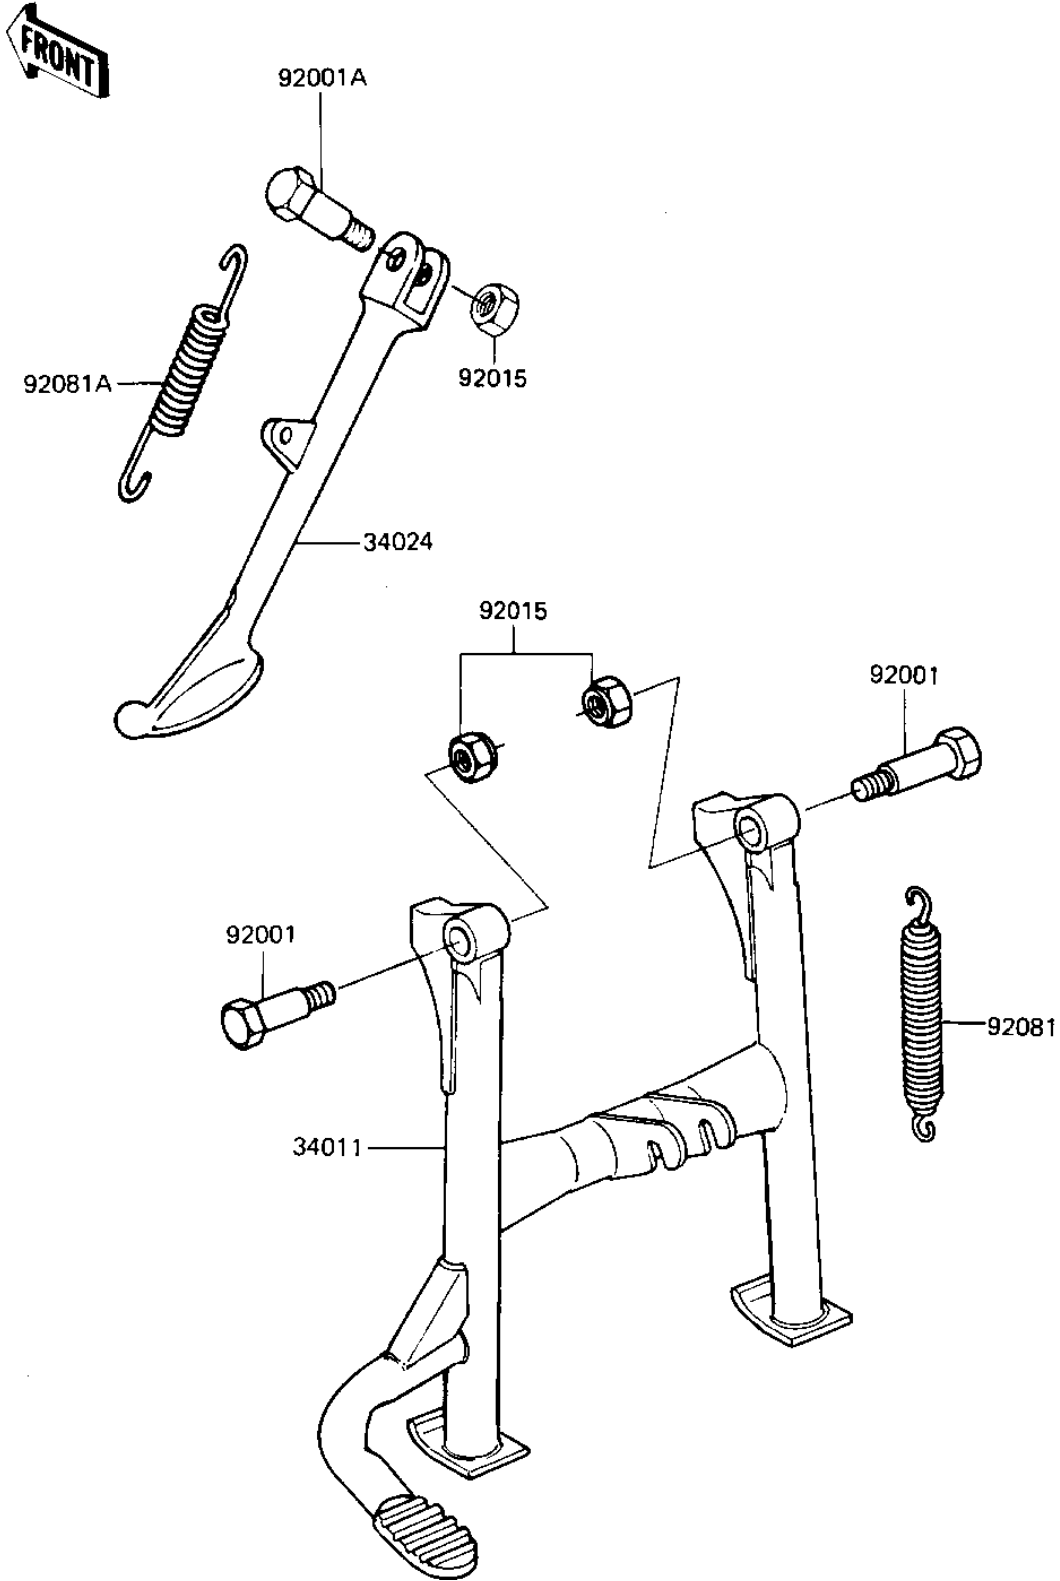

1985 LTD Shaft PARTS DIAGRAM

STANDS

F2190-0109

1985 LTD Shaft PARTS LIST

STANDS

ITEM NAME	PART NUMBER	QUANTITY
STAND-CENTER (Ref # 34011)	34011-1115	1
STAND-SIDE (Ref # 34024)	34024-1177	1
BOLT,MAIN STAND FITTI (Ref # 92001)	92001-1214	2
BOLT,8X160,BLACK (Ref # 92001A)	92001-1543	1
NUT,LOCK,10MM,BLACK (Ref # 92015)	92015-1188	3
SPRING,MAIN STAND (Ref # 92081)	34023-012	1
SPRING,SIDE STAND (Ref # 92081A)	92081-1727	1