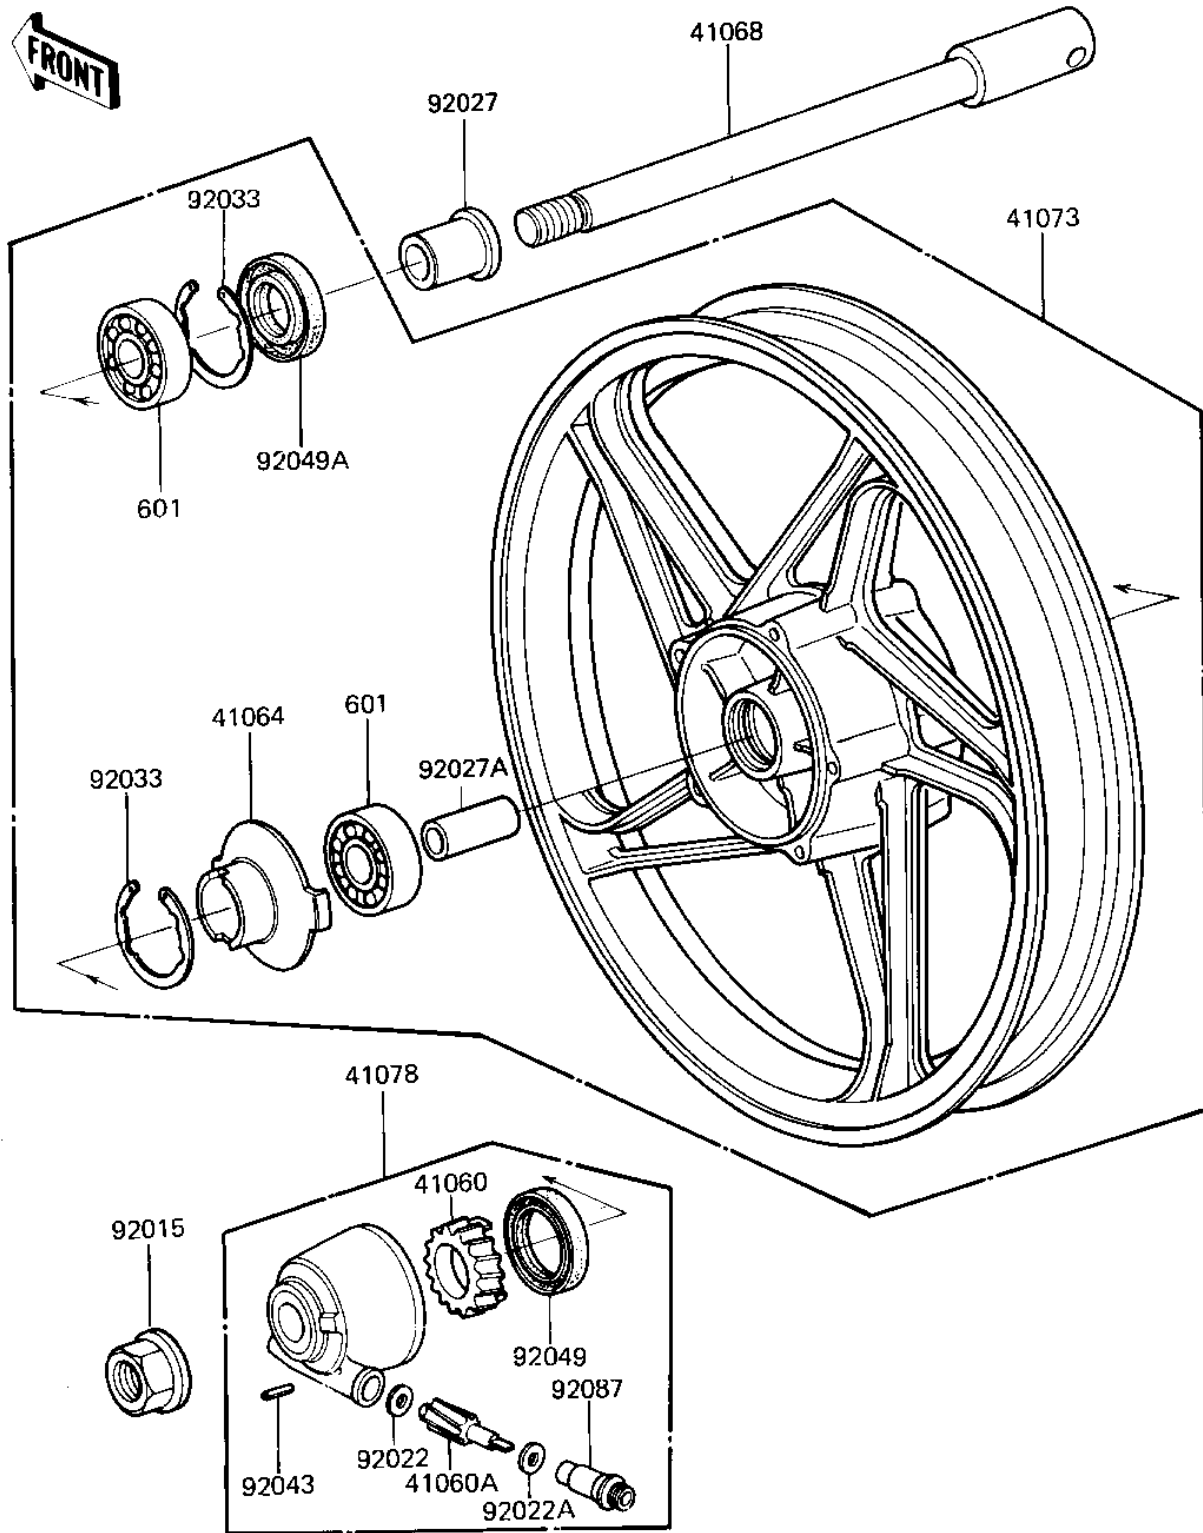

1984 LTD Shaft PARTS DIAGRAM

FRONT WHEEL/HUB

F2230-0116

1984 LTD Shaft PARTS LIST

FRONT WHEEL/HUB

ITEM NAME	PART NUMBER	QUANTITY
-----------	-------------	----------