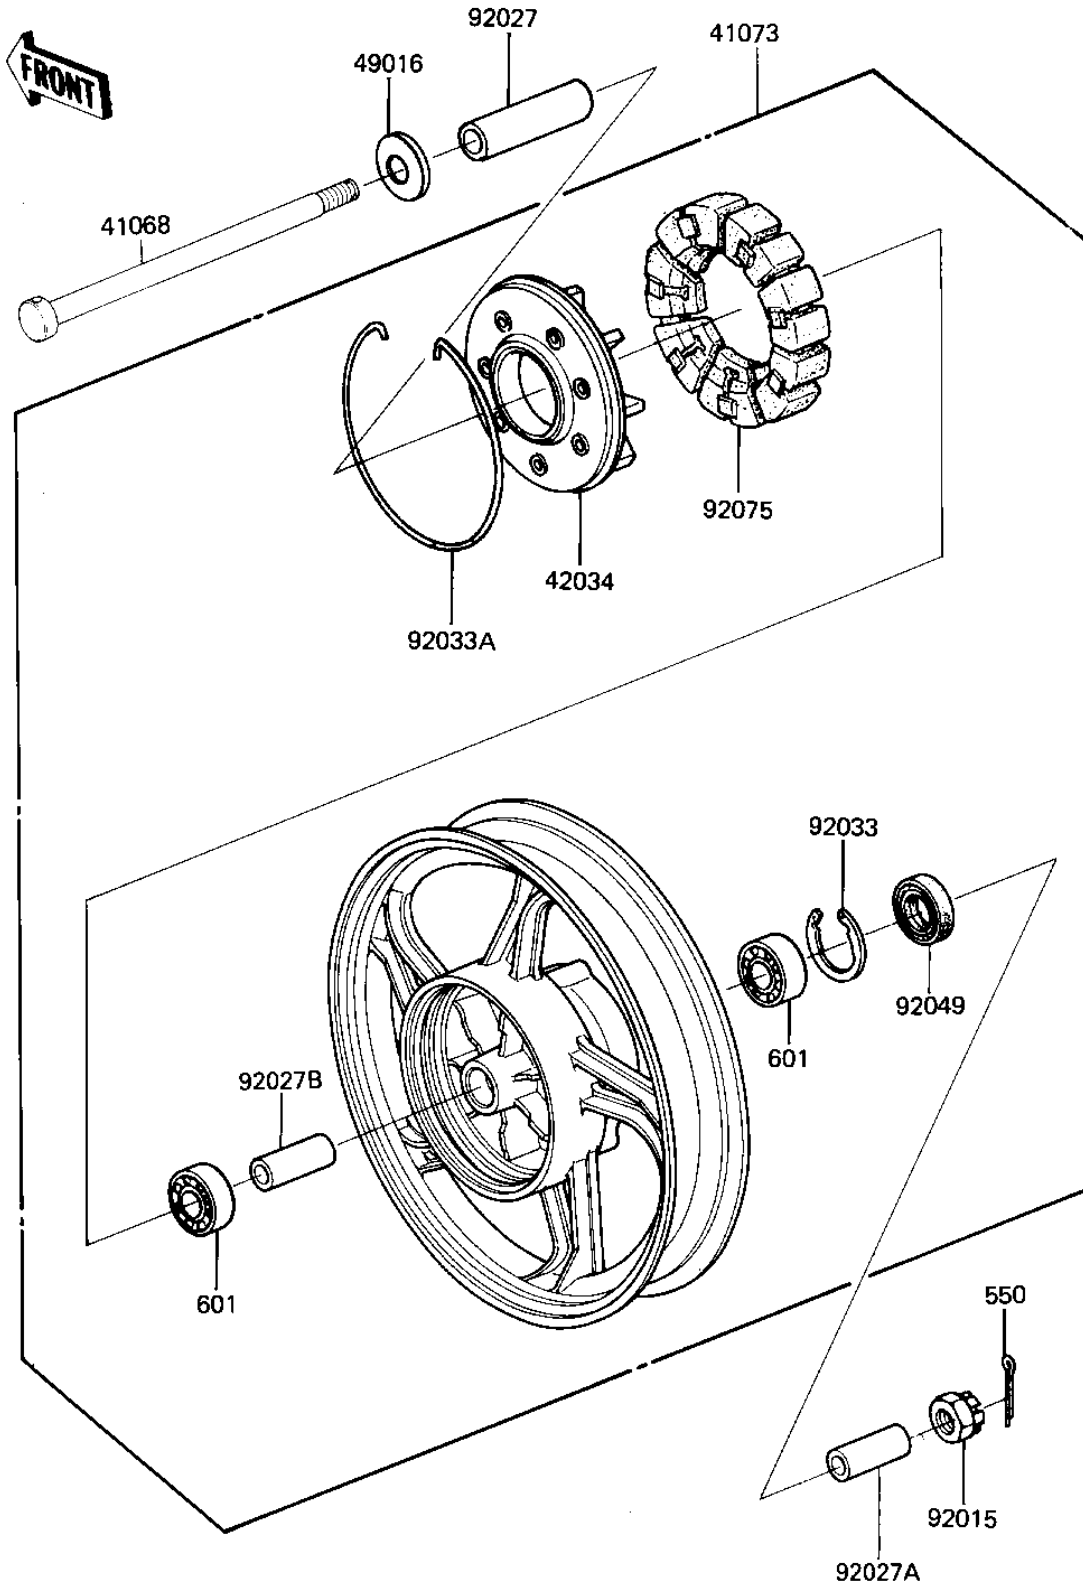

1984 LTD Shaft PARTS DIAGRAM

REAR WHEEL/HUB

F2240-0160

1984 LTD Shaft PARTS LIST

REAR WHEEL/HUB

ITEM NAME	PART NUMBER	QUANTITY
-----------	-------------	----------