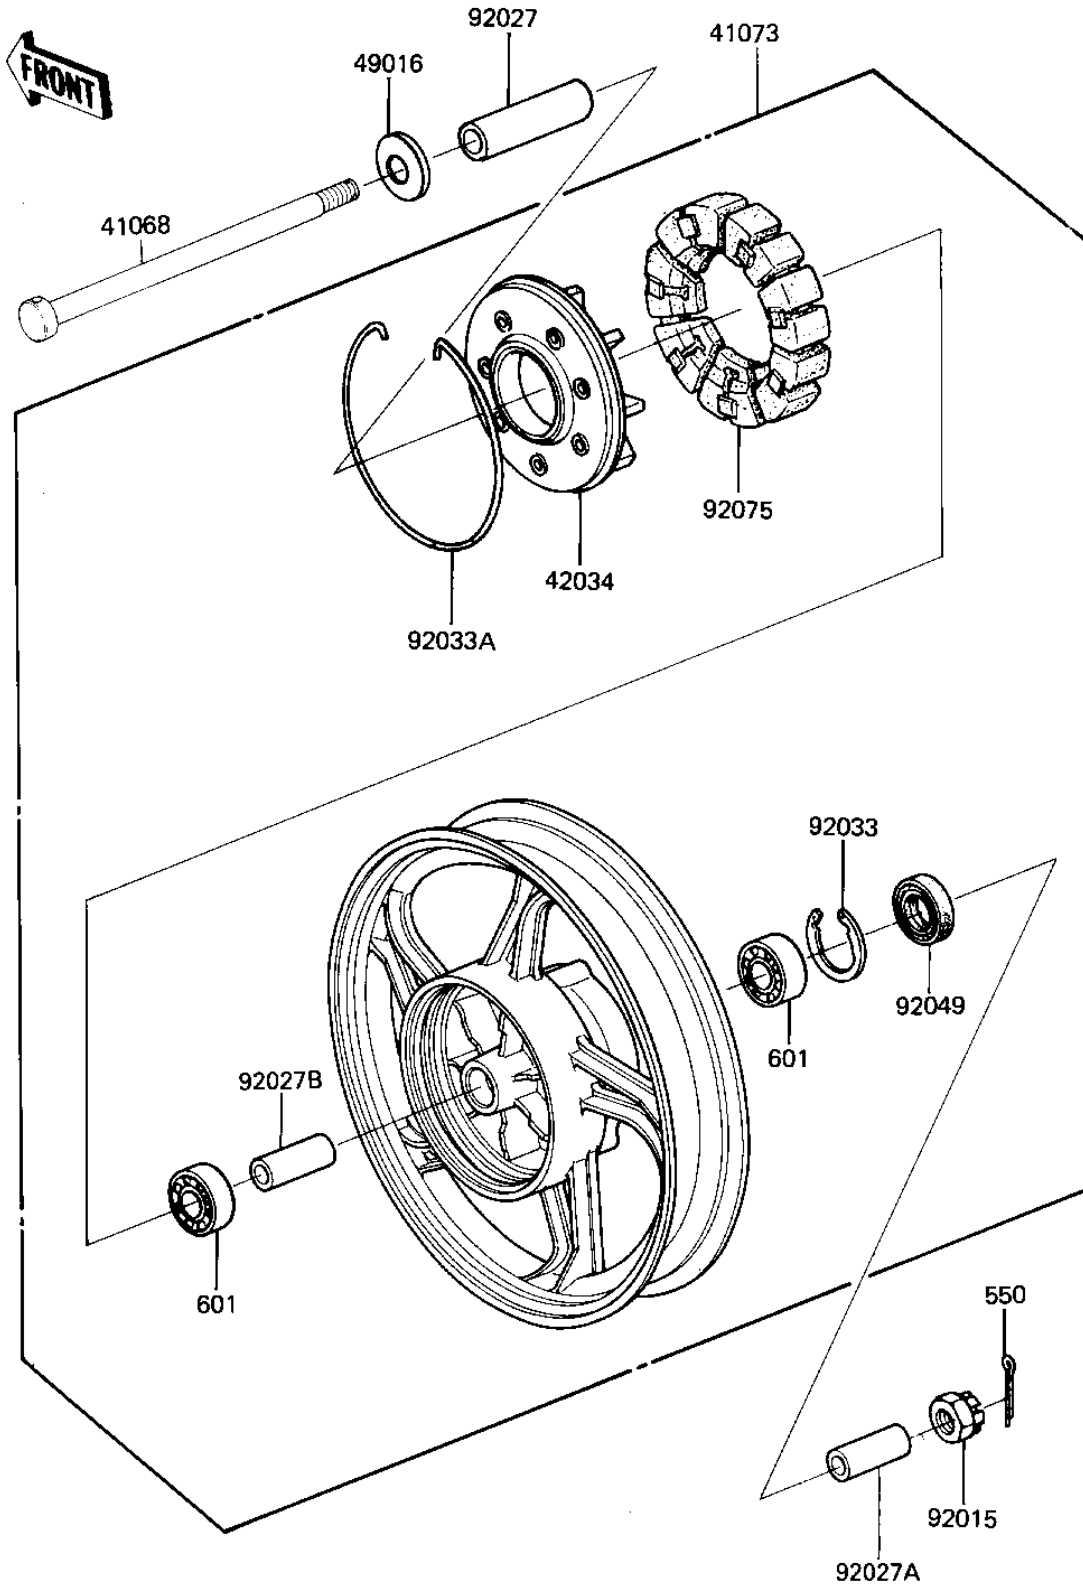

# 1985 LTD Shaft PARTS DIAGRAM

REAR WHEEL/HUB

F2240-0160

# 1985 LTD Shaft PARTS LIST

## REAR WHEEL/HUB

ITEM NAME	PART NUMBER	QUANTITY
AXLE,RR (Ref # 41068)	41068-1086	1
WHEEL-ASSY,RR,M.GRAY (Ref # 41073)	41073-1225-J9	1
COUPLING,RR HUB (Ref # 42034)	42034-1029	1
COVER-SEAL (Ref # 49016)	49016-1038	1
NUT CASTLE,16MM (Ref # 92015)	92015-055	1
COLLAR,17.2X25X79 (Ref # 92027)	92027-1415	1
COLLAR,17X28X32 (Ref # 92027A)	92027-1569	1
COLLAR,17.2X25X60 (Ref # 92027B)	92027-1750	1
CIRCLIP,47M/M (Ref # 92033)	92033-1042	1
RING-SNAP,194MM (Ref # 92033A)	92033-1075	1
DAMPER,RR HUB SHOCK (Ref # 92049)	92075-1372	1
DAMPER,RR HUB SHOCK (Ref # 92075)	92075-1372	1
PIN-COTTER,4.0X35 (Ref # 550)	550D4035	1
UNAVAILABLE IN PRICE BOOK (Ref # 601)	601B63032	2