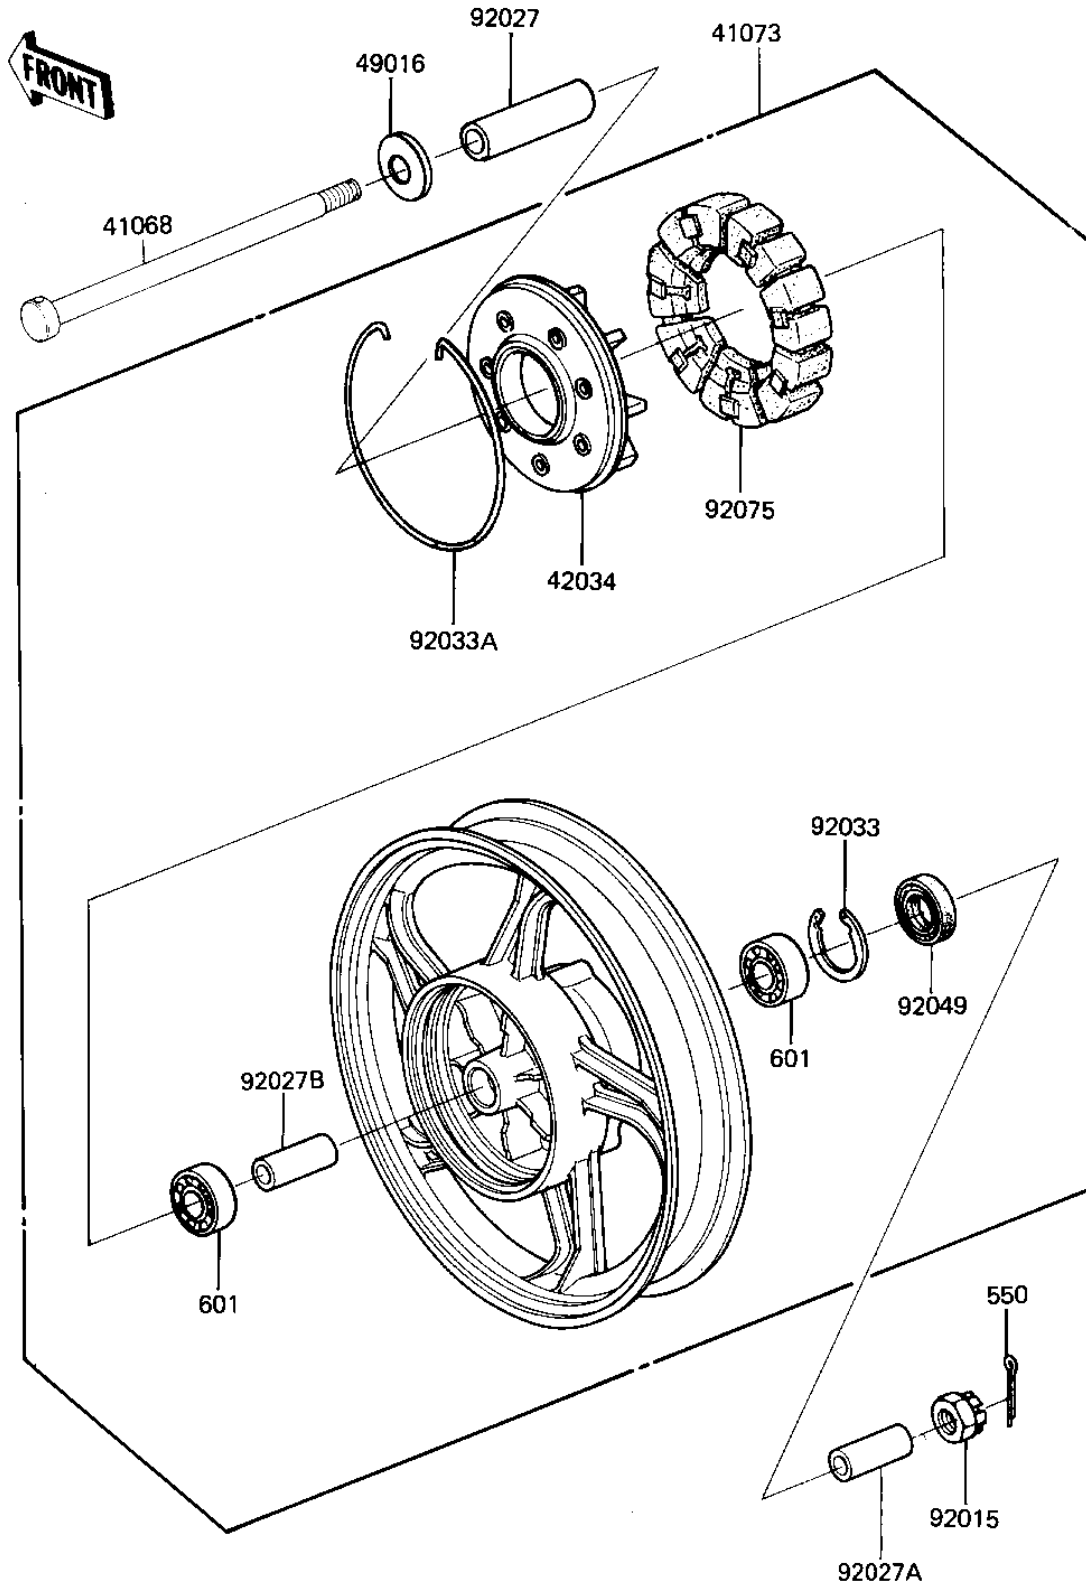

1985 LTD Shaft PARTS DIAGRAM

REAR WHEEL/HUB

F2240-0160

1985 LTD Shaft PARTS LIST

REAR WHEEL/HUB

ITEM NAME	PART NUMBER	QUANTITY
AXLE,RR (Ref # 41068)	41068-1086	1
WHEEL-ASSY,RR,M.GRAY (Ref # 41073)	41073-1225-J9	1
COUPLING,RR HUB (Ref # 42034)	42034-1029	1
COVER-SEAL (Ref # 49016)	49016-1038	1
NUT CASTLE,16MM (Ref # 92015)	92015-055	1
COLLAR,17.2X25X79 (Ref # 92027)	92027-1415	1
COLLAR,17X28X32 (Ref # 92027A)	92027-1569	1
COLLAR,17.2X25X60 (Ref # 92027B)	92027-1750	1
CIRCLIP,47M/M (Ref # 92033)	92033-1042	1
RING-SNAP,194MM (Ref # 92033A)	92033-1075	1
DAMPER,RR HUB SHOCK (Ref # 92049)	92075-1372	1
DAMPER,RR HUB SHOCK (Ref # 92075)	92075-1372	1
PIN-COTTER,4.0X35 (Ref # 550)	550D4035	1
UNAVAILABLE IN PRICE BOOK (Ref # 601)	601B63032	2