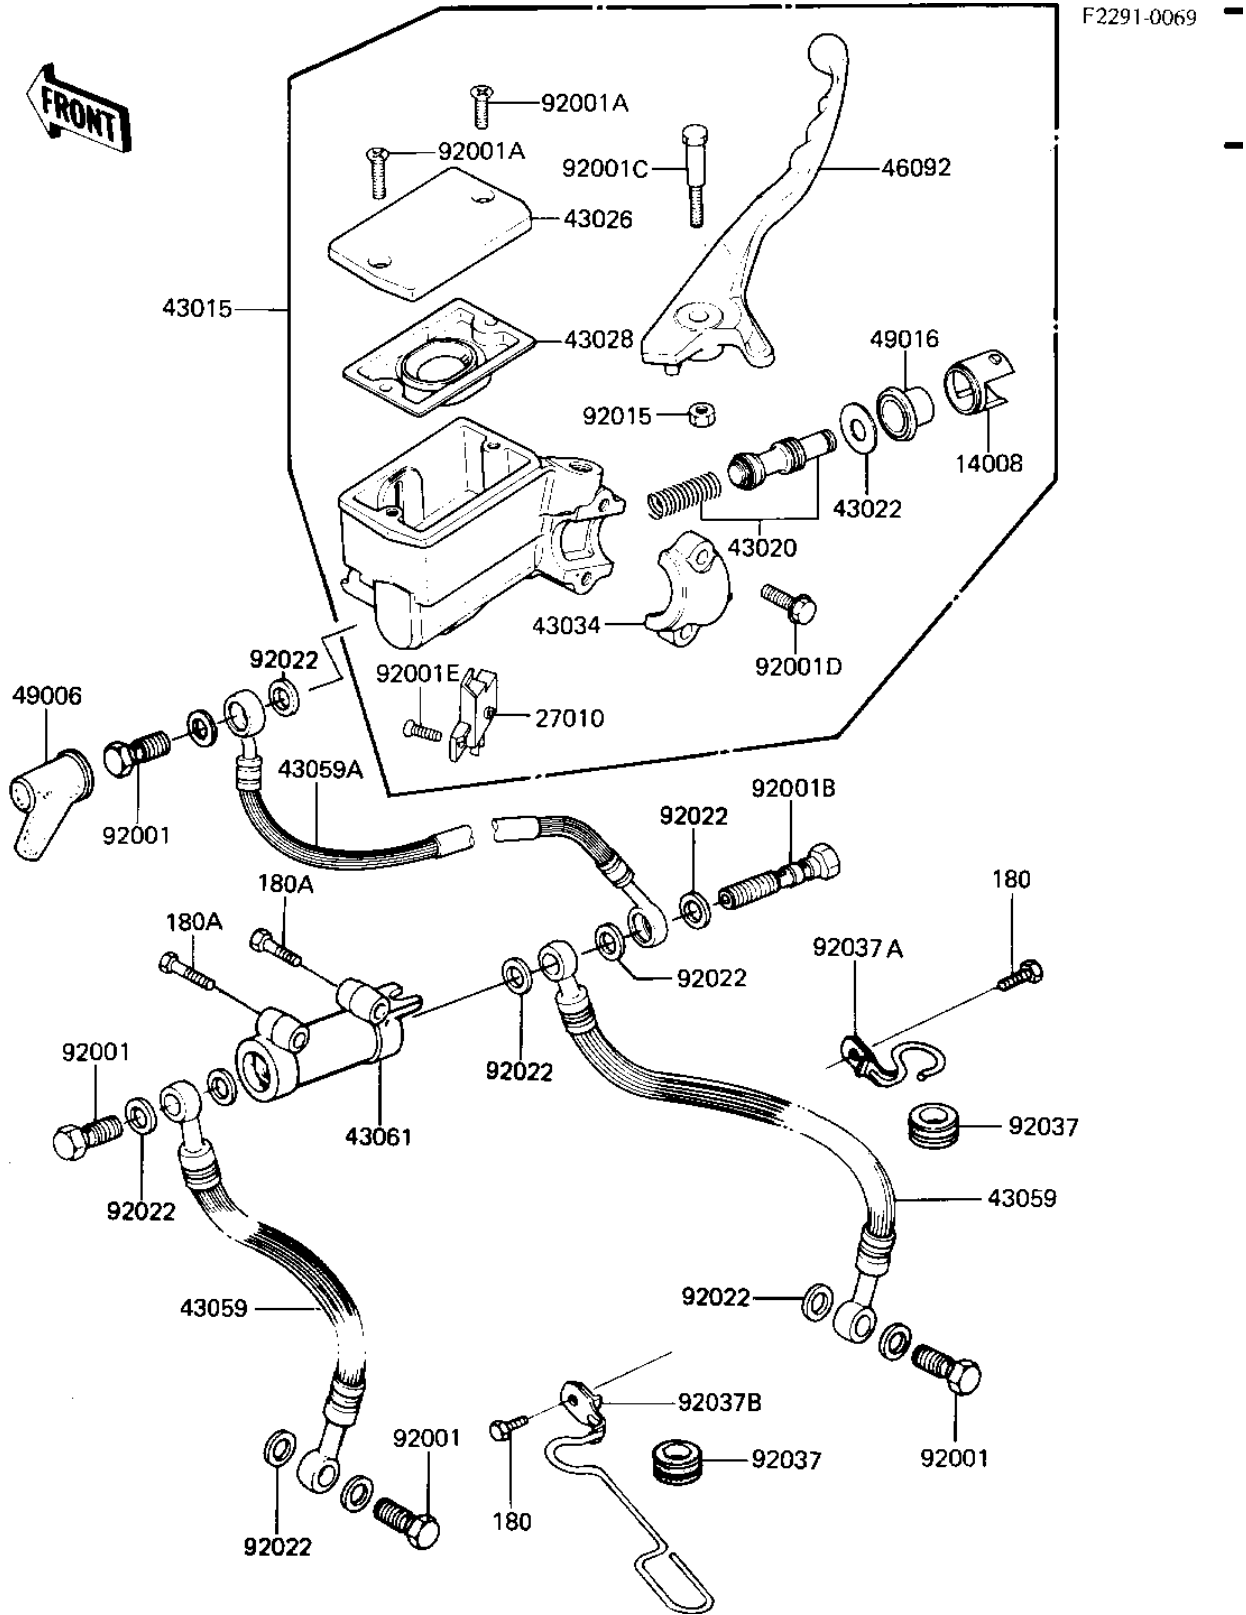

# 1984 LTD Shaft PARTS DIAGRAM

## FRONT MASTER CYLINDER

F2291-0069

# 1984 LTD Shaft PARTS LIST

FRONT MASTER CYLINDER

ITEM NAME	PART NUMBER	QUANTITY
-----------	-------------	----------