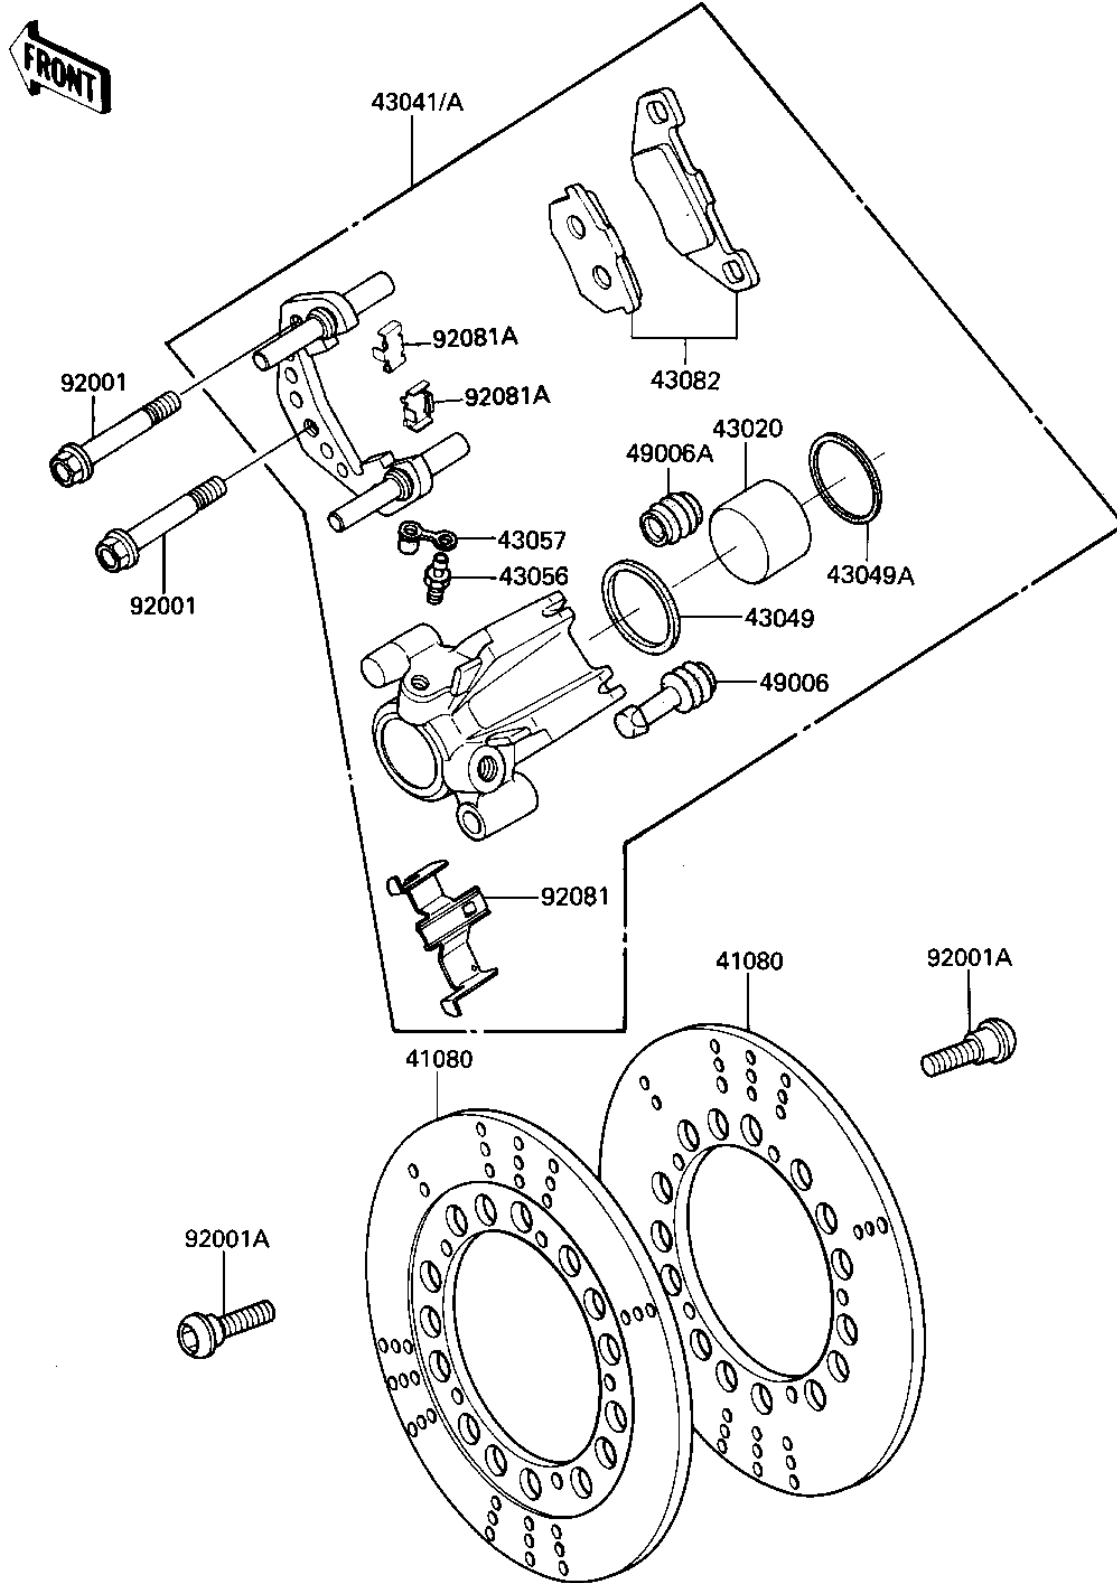

1984 LTD Shaft PARTS DIAGRAM

FRONT BRAKE

F 2292-0007

1984 LTD Shaft PARTS LIST

FRONT BRAKE

ITEM NAME	PART NUMBER	QUANTITY
-----------	-------------	----------