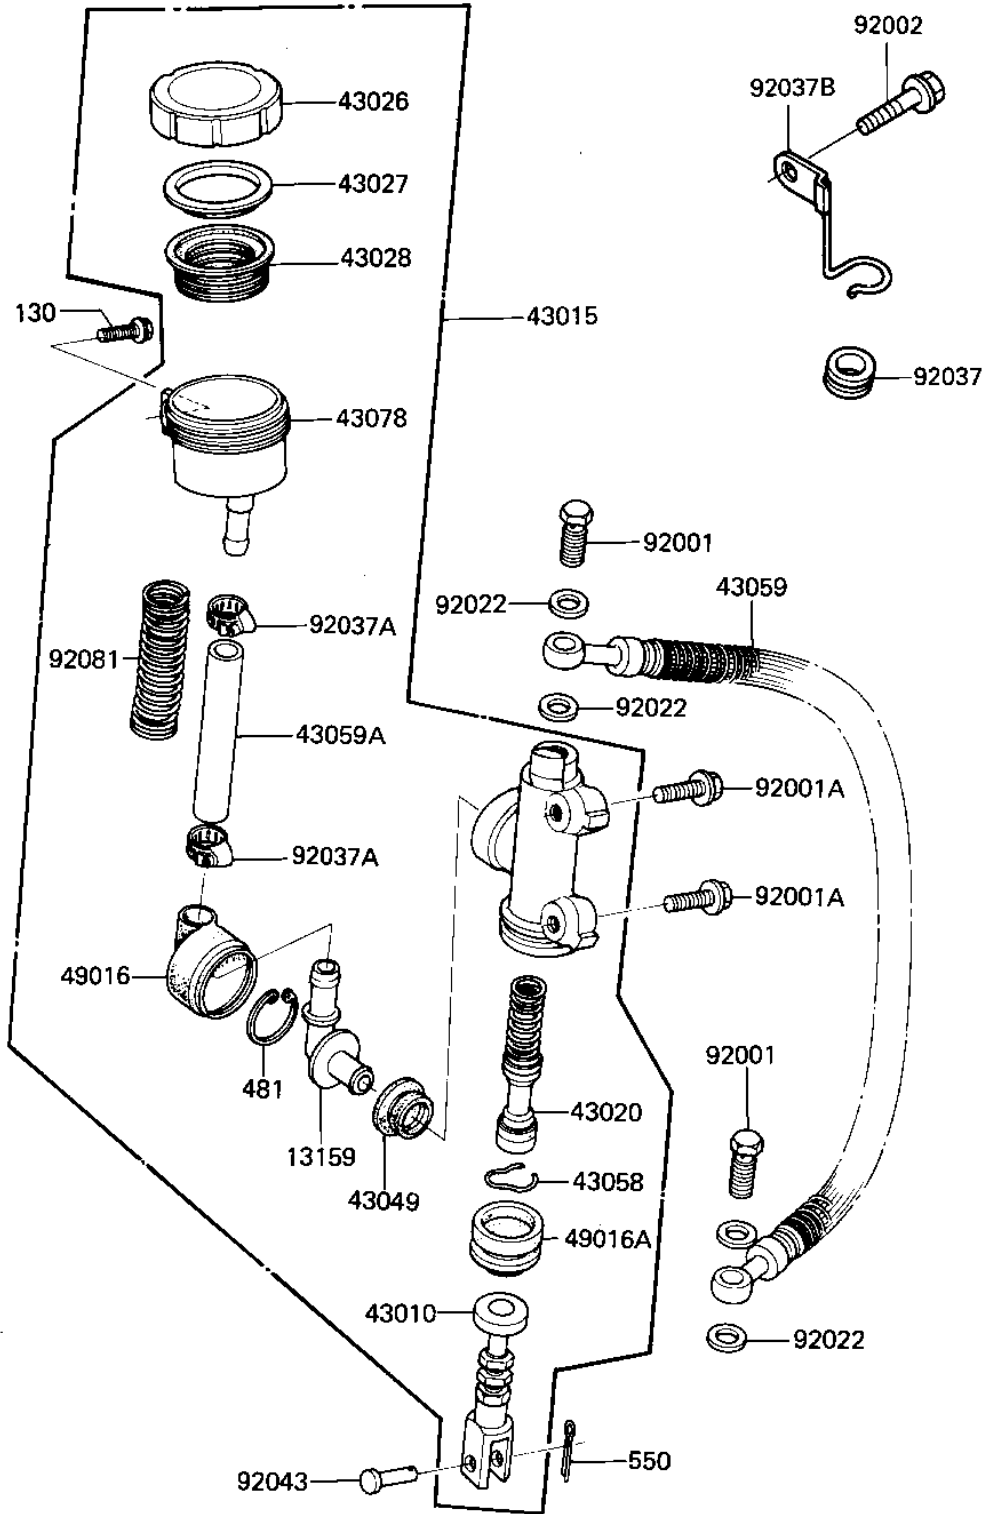

# 1984 LTD Shaft PARTS DIAGRAM

REAR MASTER CYLINDER

F2293-0058

# 1984 LTD Shaft PARTS LIST

REAR MASTER CYLINDER

ITEM NAME	PART NUMBER	QUANTITY
-----------	-------------	----------