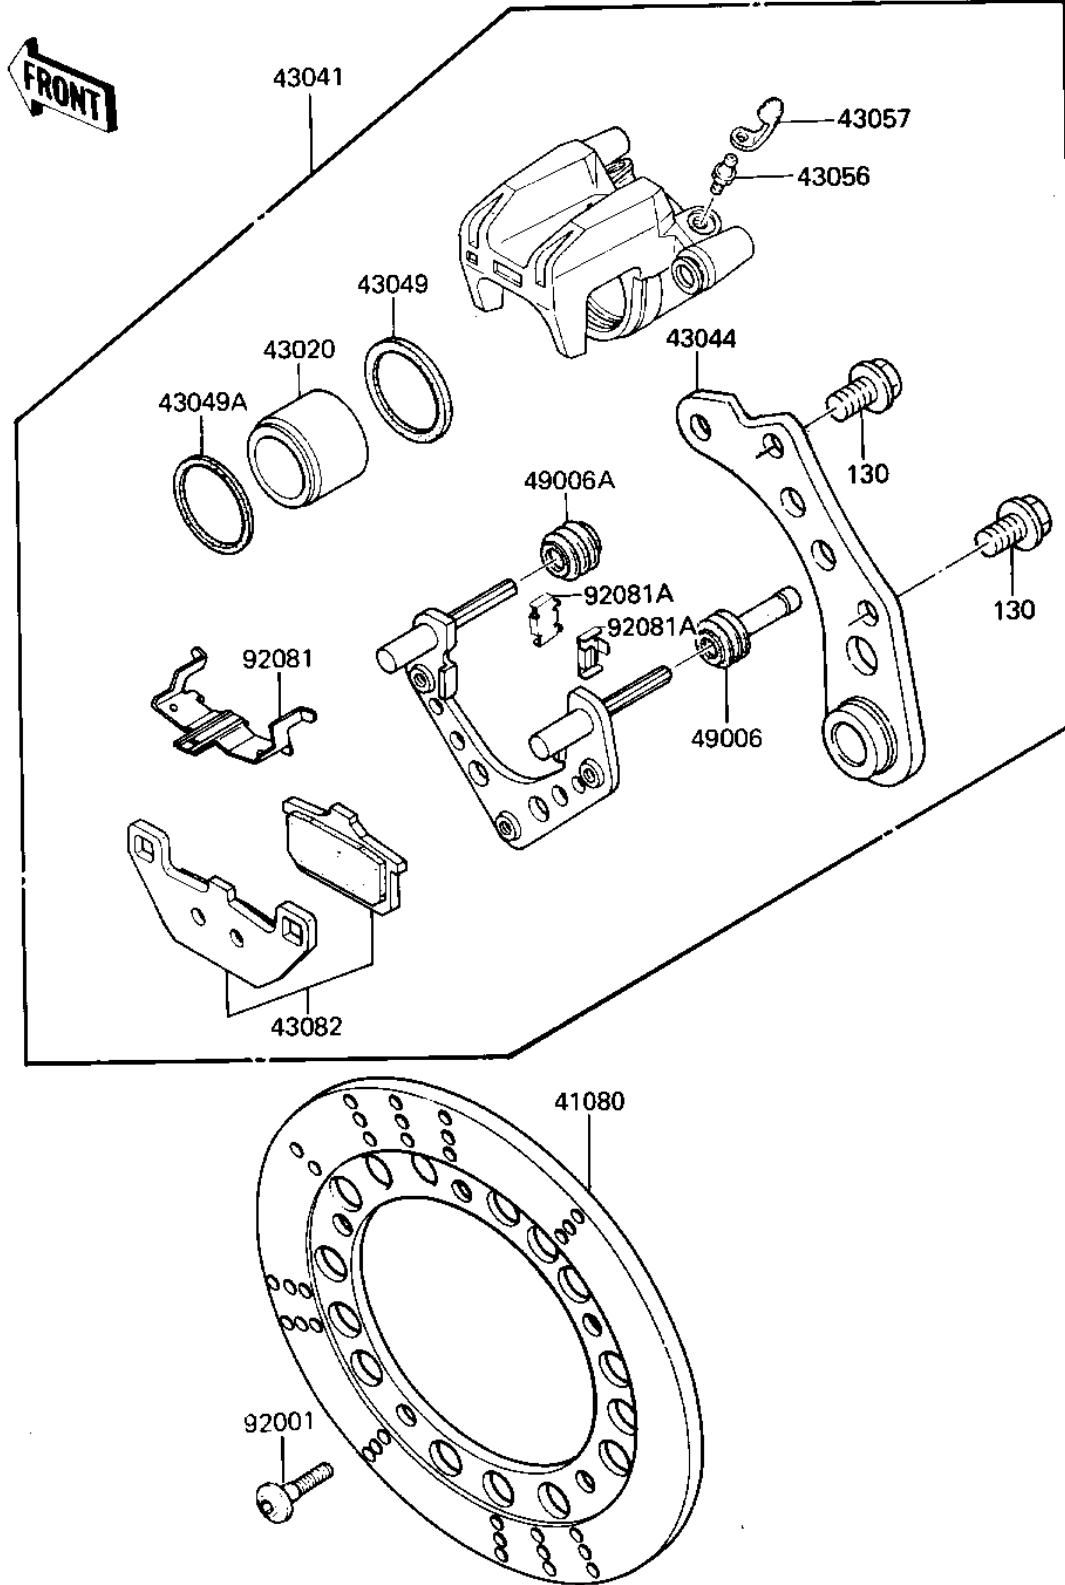

# 1984 LTD Shaft PARTS DIAGRAM

REAR BRAKE

F2294-0020

# 1984 LTD Shaft PARTS LIST

REAR BRAKE

ITEM NAME	PART NUMBER	QUANTITY
-----------	-------------	----------