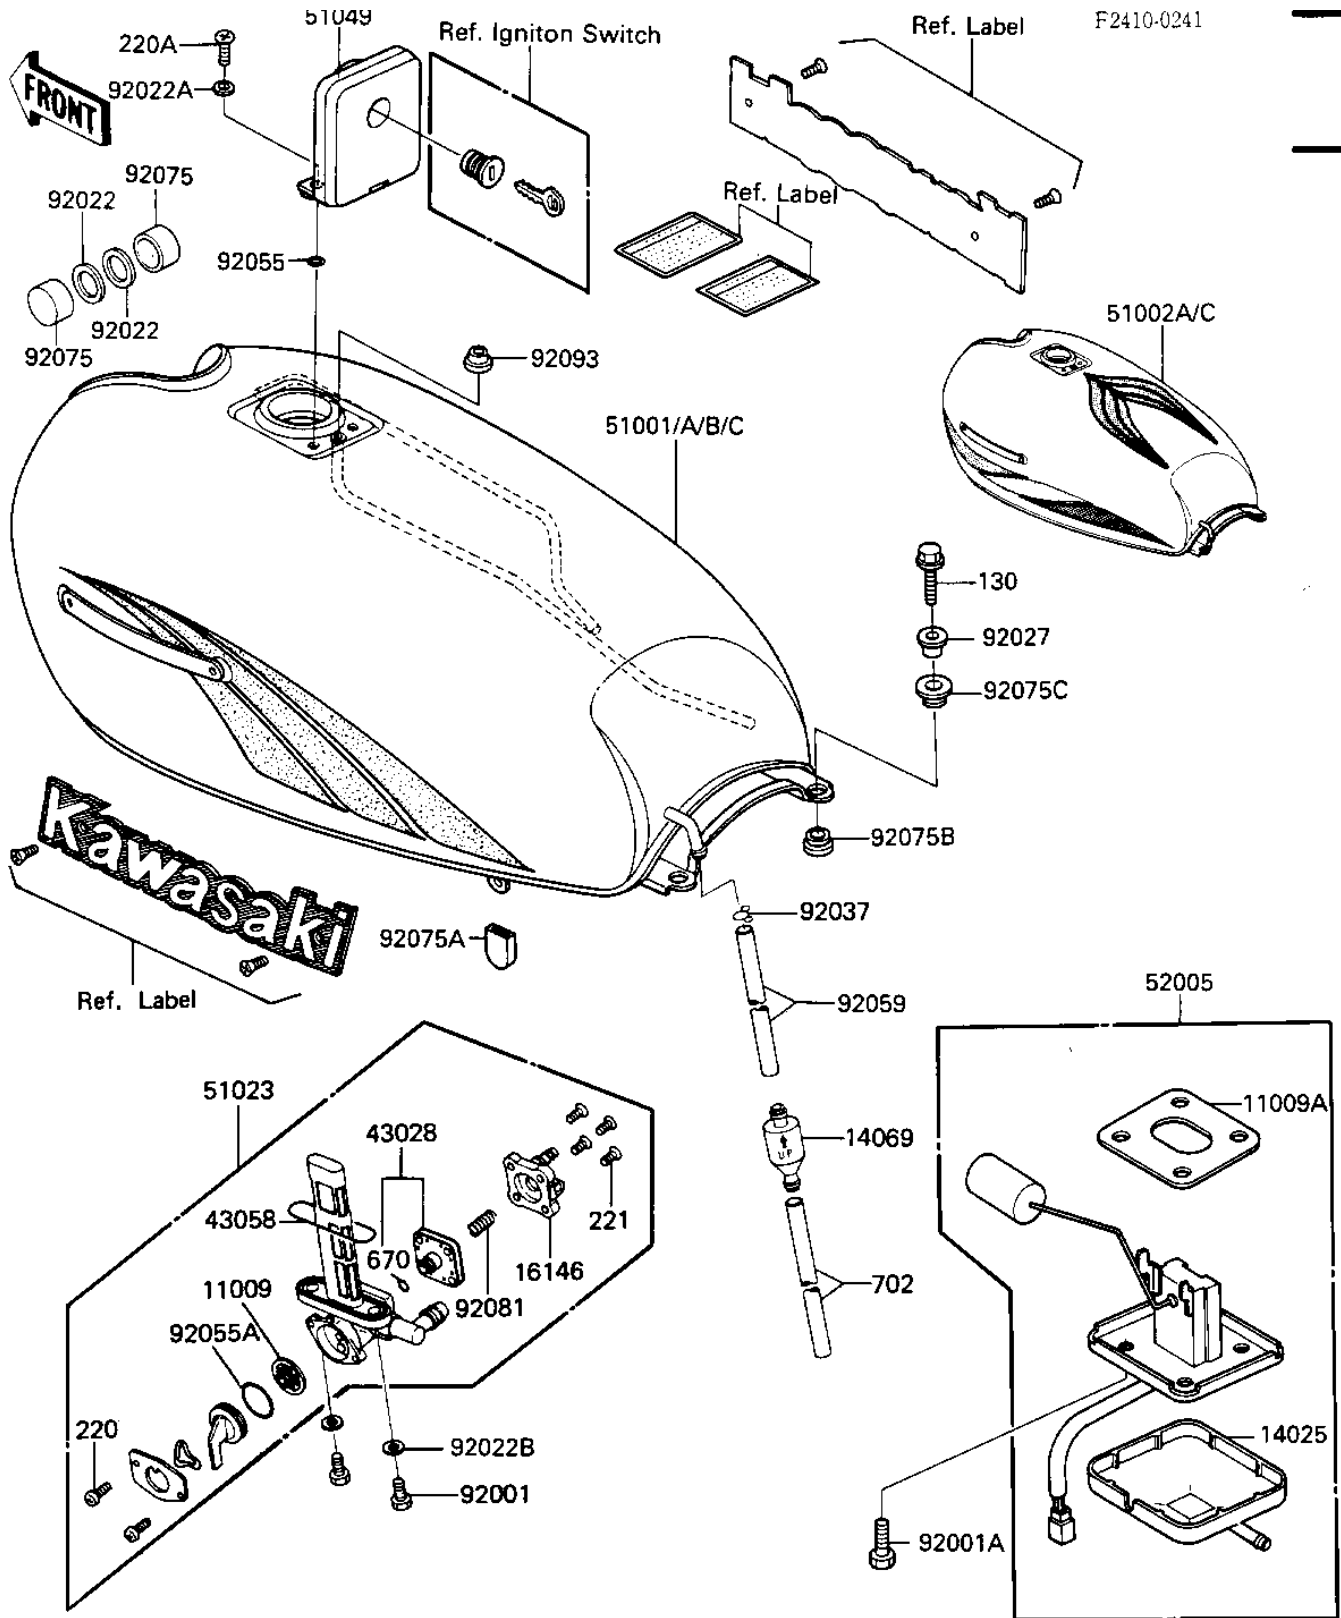

# 1985 LTD Shaft PARTS DIAGRAM

# 1985 LTD Shaft PARTS LIST

## FUEL TANK

ITEM NAME	PART NUMBER	QUANTITY
GASKET,FUEL TAP (Ref # 11009)	11009-1188	1
GASKET,FUEL GAUGE (Ref # 11009A)	11009-1656	1
COVER,FUEL GAGE (Ref # 14025)	14025-1536	1
BREATHER,FUEL TANK (Ref # 14069)	14069-1004	1
COVER ASSY,FUEL TAP (Ref # 16146)	16146-1009	1
DIAPHRAGM (Ref # 43028)	43028-1033	1
"O" RING (Ref # 43058)	51039-003	1
TAP-ASSY,FUEL (Ref # 51023)	51023-1186	1
CAP,TANK-FUEL (Ref # 51049)	51049-1058	1
GAUGE,FUEL (Ref # 52005)	52005-1059	1
BOLT,6X20,FUEL TAP (Ref # 92001)	92001-1091	2
BOLT,FUEL GAGE (Ref # 92001A)	92001-1705	4
WASHER-PL-10.5X26X2.3 (Ref # 92022)	92022-044	2
WASHER,PLAIN (Ref # 92022A)	92022-1038	2
WASHER-PLAIN (Ref # 92022B)	92022-183	2
COLLAR (Ref # 92027)	92027-251	2
CLAMP FUEL PIPE (Ref # 92037)	92037-010	1
"O" RING (Ref # 92055)	92055-1023	2
"O" RING,FUEL TAP LEV (Ref # 92055A)	92055-1085	1
TUBE (Ref # 92059)	92059-1485	1
DAMPER RUBBER,FL TANK (Ref # 92075)	92075-125	2
DAMPER,SIDE COVER (Ref # 92075A)	92075-1445	2
RUBBER,FENDER COVER (Ref # 92075B)	92075-174	2
DAMPER RUBBER (Ref # 92075C)	92075-175	2
SPRING,DIAPHRAGM VALV (Ref # 92081)	92081-1240	1
OIL SEAL,FUEL TANK (Ref # 92093)	92093-1030	1
BOLT,FLANGED,6X20 (Ref # 130)	130B0620	2
SCREW PAN HEAD 3X8 (Ref # 220)	220B0308	2
SCREW PAN HEAD 5X10 (Ref # 220A)	220B0510	2

## FUEL TANK

ITEM NAME	PART NUMBER	QUANTITY
SCREW-CSK-CROS,4X14 (Ref # 221)	221B0414	4
"O" RING,4MM (Ref # 670)	670B1504	1
TUBE,RUBBER,7X10X400 (Ref # 702)	702A07400	1