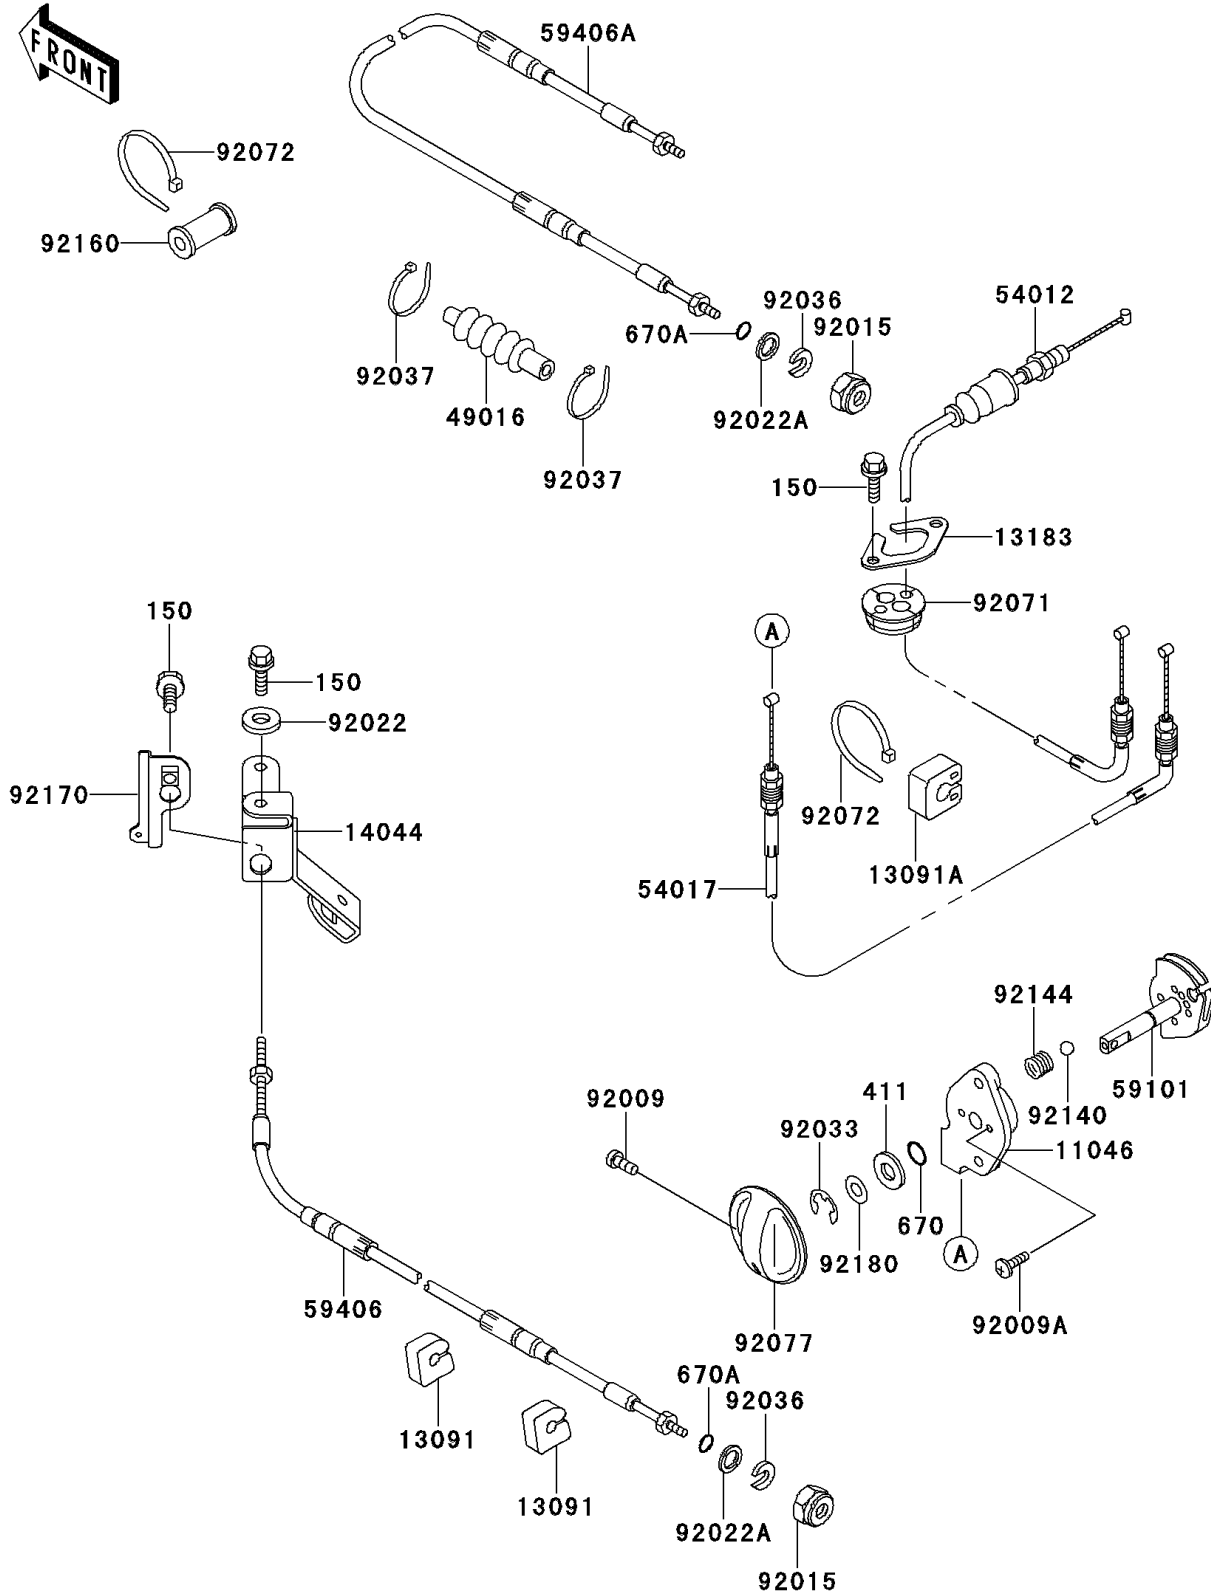

1996 Super Sport XI PARTS DIAGRAM

Cables

F3175

1996 Super Sport XI PARTS LIST

Cables

ITEM NAME	PART NUMBER	QUANTITY
BOLT-WS,6X14 (Ref # 150)	150R0614	5
WASHER-PLAIN,8MM (Ref # 411)	411S0800	1
O RING,8MM (Ref # 670)	670B1508	1
O RING,11MM (Ref # 670A)	670B2011	2
BRACKET,STARTER CABLE (Ref # 11046)	11046-3712	1
HOLDER (Ref # 13091)	13091-3712	2
HOLDER (Ref # 13091A)	13091-3780	1
PLATE (Ref # 13183)	13183-3810	1
HOLDER-CABLE (Ref # 14044)	14044-3718	1
COVER-SEAL,TILT CABLE (Ref # 49016)	49016-3702	1
CABLE-THROTTLE (Ref # 54012)	54012-3744	1
CABLE-STARTER (Ref # 54017)	54017-3725	1
REEL,STARTER CABLE (Ref # 59101)	59101-3704	1
CABLE-STRG (Ref # 59406)	59406-3732	1
CABLE-STRG,TILT (Ref # 59406A)	59406-3751	1
SCREW,4X8 (Ref # 92009)	92009-3729	1
SCREW,5X16 (Ref # 92009A)	92009-3789	2
NUT,20MM (Ref # 92015)	92015-526	2
WASHER,6.5X20X1.5 (Ref # 92022)	92022-3710	2
WASHER (Ref # 92022A)	92022-535	2
RING-SNAP,7MM (Ref # 92033)	92033-3704	1
RING-SNAP (Ref # 92036)	92036-501	2
CLAMP (Ref # 92037)	92037-1173	2
GROMMET,HARNESS (Ref # 92071)	92071-3790	1
BAND (Ref # 92072)	92072-3778	2
KNOB (Ref # 92077)	92077-3717	1
BALL,3MM (Ref # 92140)	92140-3702	2
SPRING (Ref # 92144)	92144-3712	2
DAMPER (Ref # 92160)	92160-1129	1

1996 Super Sport XI PARTS LIST

Cables

ITEM NAME	PART NUMBER	QUANTITY
CLAMP,CABLE (Ref # 92170)	92170-3733	1
SHIM,8.5X18X0.15 (Ref # 92180)	92180-3702	1