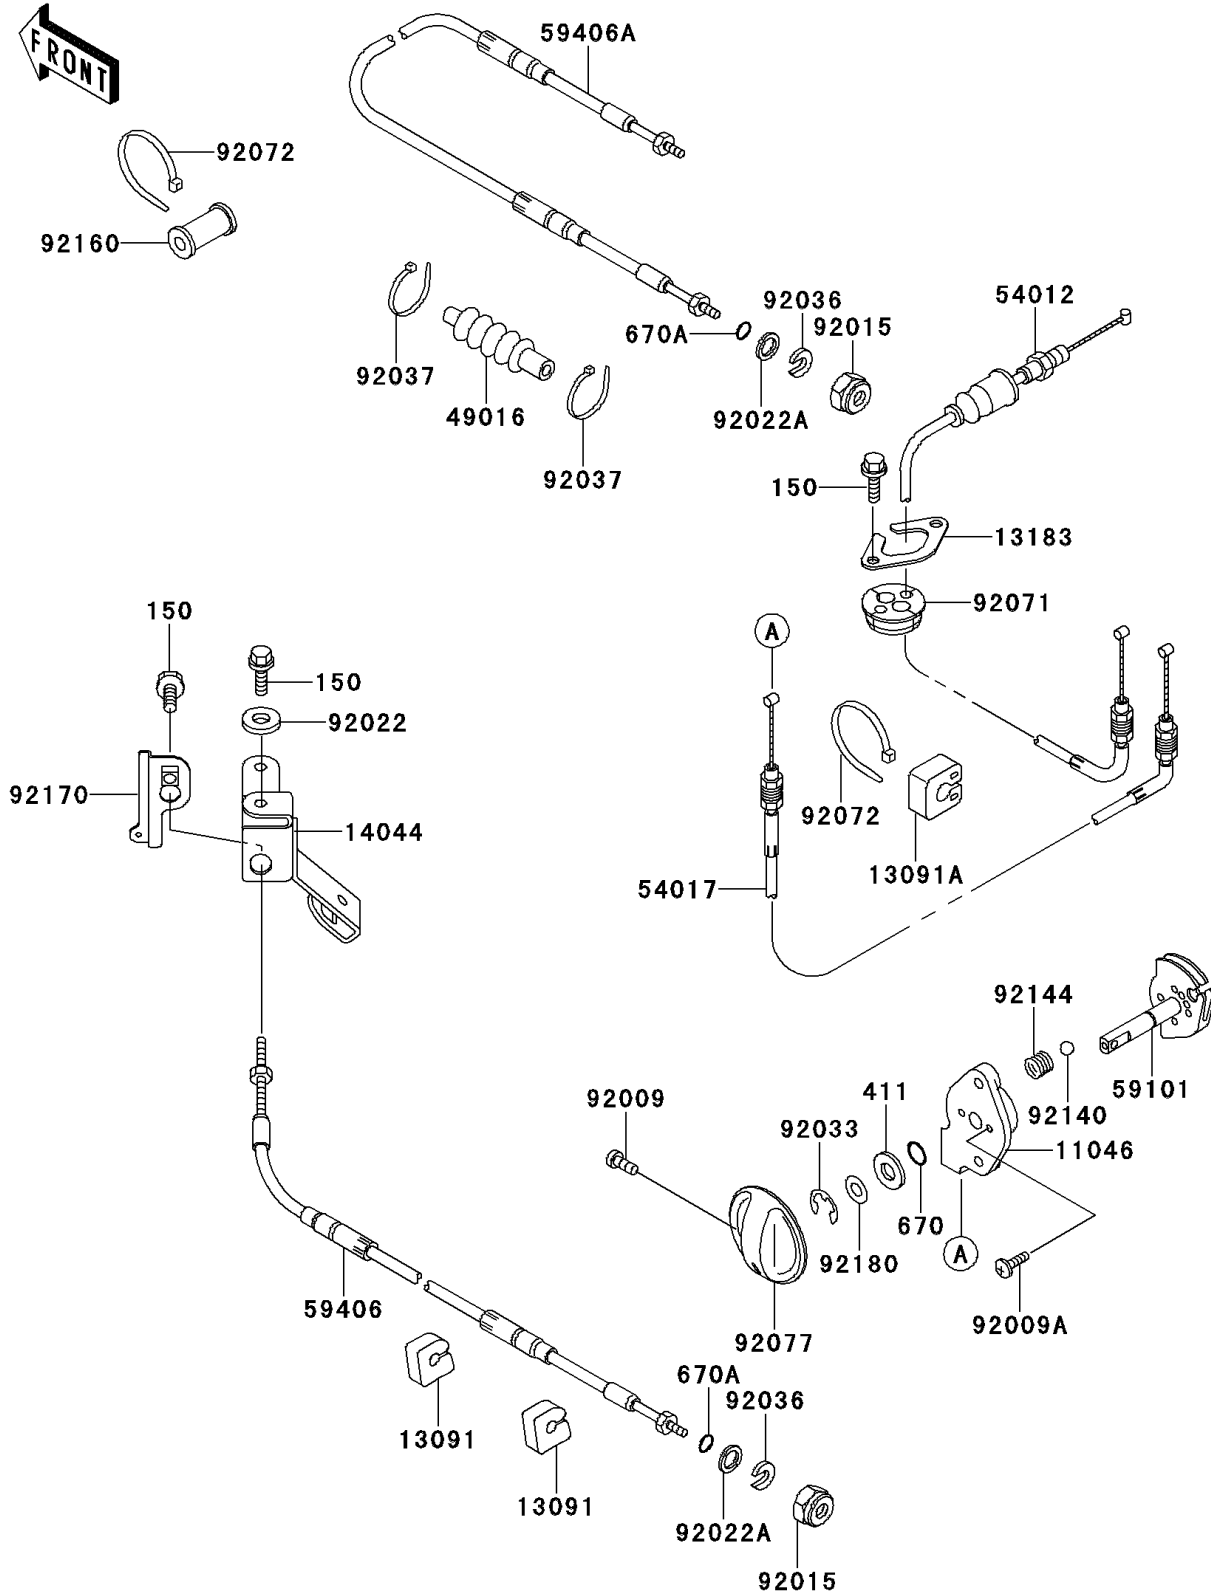

1997 Super Sport XI PARTS DIAGRAM

Cables

F3175

1997 Super Sport XI PARTS LIST

Cables

| ITEM NAME | PART NUMBER | QUANTITY |
|-------------------------------------|-------------|----------|
| BOLT-WS,6X14 (Ref # 150) | 150R0614 | 5 |
| WASHER-PLAIN,8MM (Ref # 411) | 411S0800 | 1 |
| O RING,8MM (Ref # 670) | 670B1508 | 1 |
| O RING,11MM (Ref # 670A) | 670B2011 | 2 |
| BRACKET,STARTER CABLE (Ref # 11046) | 11046-3712 | 1 |
| HOLDER (Ref # 13091) | 13091-3712 | 2 |
| HOLDER (Ref # 13091A) | 13091-3780 | 1 |
| PLATE (Ref # 13183) | 13183-3810 | 1 |
| HOLDER-CABLE (Ref # 14044) | 14044-3718 | 1 |
| COVER-SEAL,TILT CABLE (Ref # 49016) | 49016-3702 | 1 |
| CABLE-THROTTLE (Ref # 54012) | 54012-3744 | 1 |
| CABLE-STARTER (Ref # 54017) | 54017-3725 | 1 |
| REEL,STARTER CABLE (Ref # 59101) | 59101-3704 | 1 |
| CABLE-STRG (Ref # 59406) | 59406-3732 | 1 |
| CABLE-STRG,TILT (Ref # 59406A) | 59406-3751 | 1 |
| SCREW,4X8 (Ref # 92009) | 92009-3729 | 1 |
| SCREW,5X16 (Ref # 92009A) | 92009-3789 | 2 |
| NUT,20MM (Ref # 92015) | 92015-526 | 2 |
| WASHER,6.5X20X1.5 (Ref # 92022) | 92022-3710 | 2 |
| WASHER (Ref # 92022A) | 92022-535 | 2 |
| RING-SNAP,7MM (Ref # 92033) | 92033-3704 | 1 |
| RING-SNAP (Ref # 92036) | 92036-501 | 2 |
| CLAMP (Ref # 92037) | 92037-1173 | 2 |
| GROMMET,HARNESS (Ref # 92071) | 92071-3790 | 1 |
| BAND (Ref # 92072) | 92072-3778 | 2 |
| KNOB (Ref # 92077) | 92077-3717 | 1 |
| BALL,3MM (Ref # 92140) | 92140-3702 | 2 |
| SPRING (Ref # 92144) | 92144-3712 | 2 |
| DAMPER (Ref # 92160) | 92160-1129 | 1 |

1997 Super Sport XI PARTS LIST

Cables

| ITEM NAME | PART NUMBER | QUANTITY |
|--------------------------------|-------------|----------|
| CLAMP,CABLE (Ref # 92170) | 92170-3733 | 1 |
| SHIM,8.5X18X0.15 (Ref # 92180) | 92180-3702 | 1 |