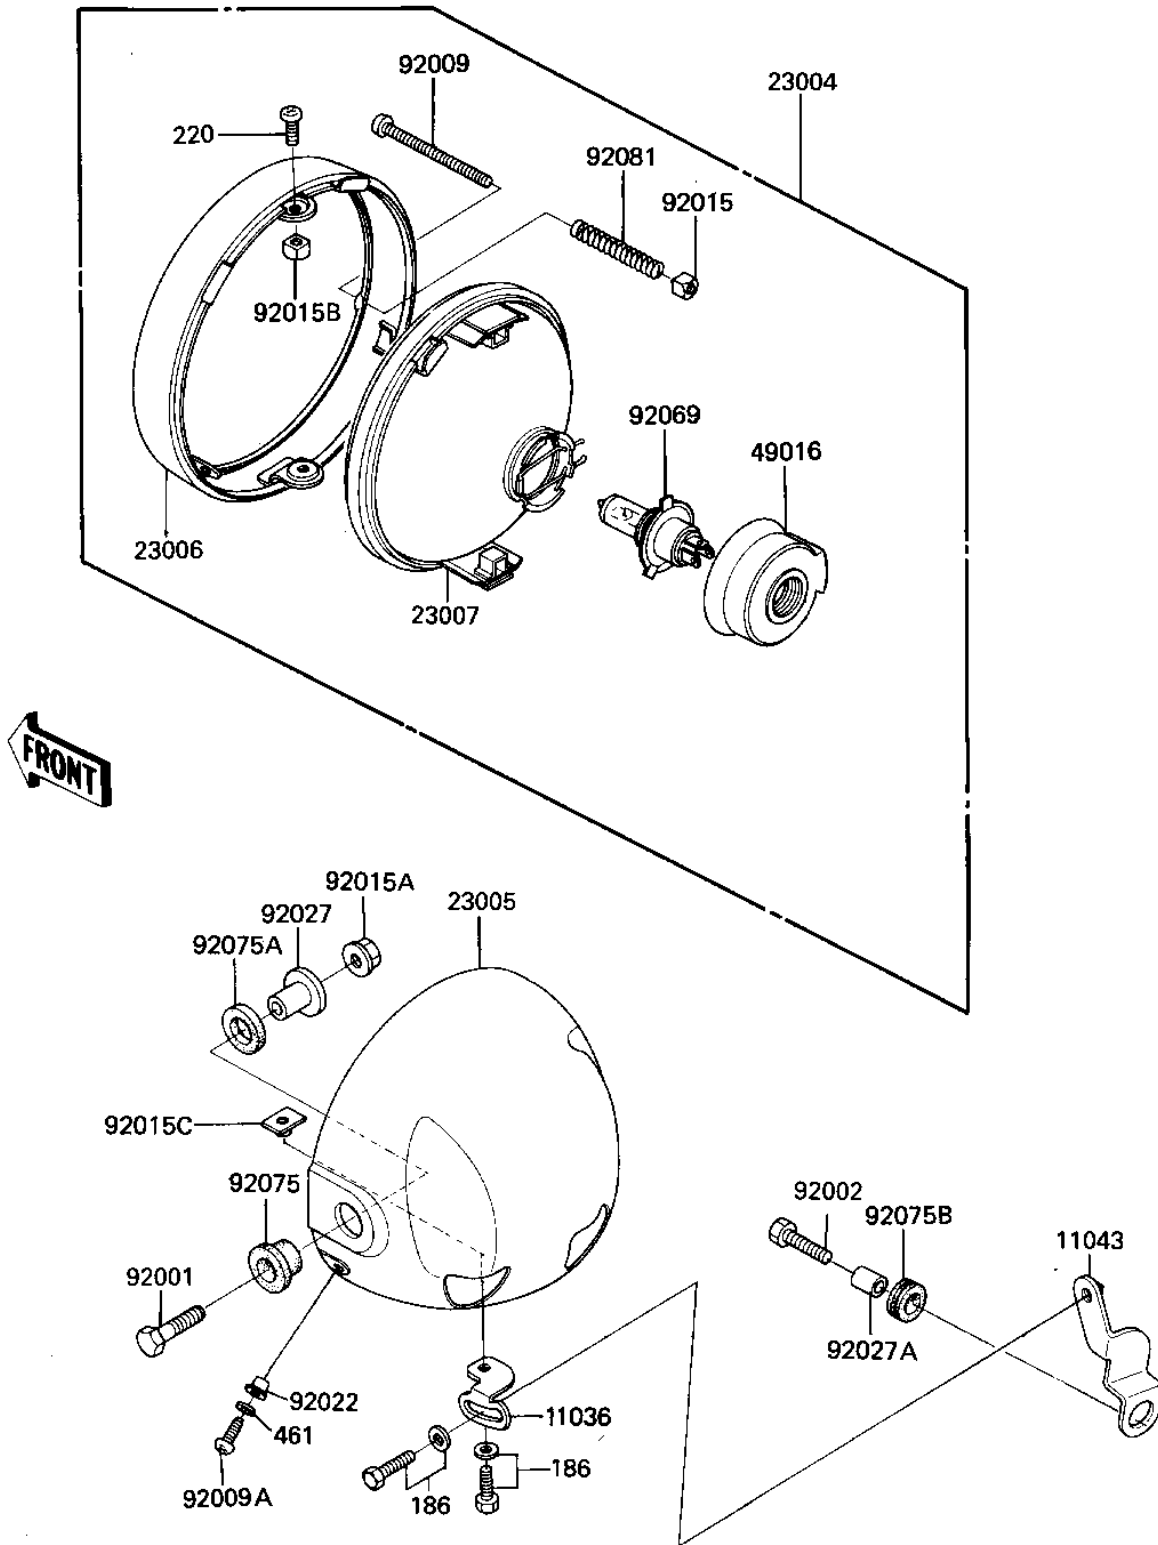

1984 LTD Shaft PARTS DIAGRAM

HEADLIGHT

FZ710-0227

1984 LTD Shaft PARTS LIST

HEADLIGHT

ITEM NAME	PART NUMBER	QUANTITY
-----------	-------------	----------