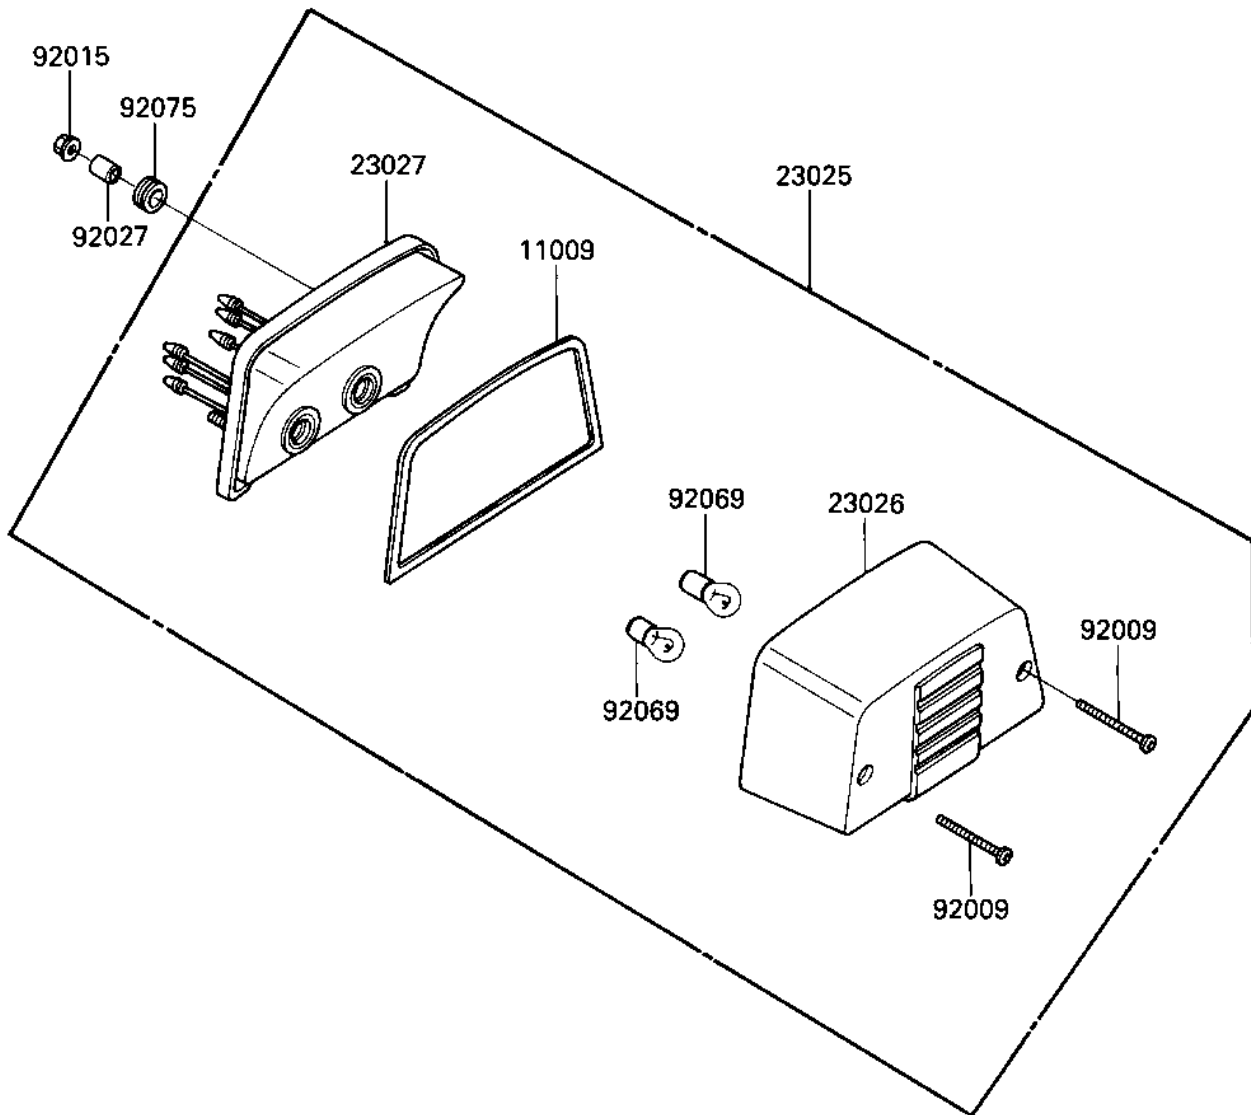

# 1985 LTD Shaft PARTS DIAGRAM

TAILLIGHT

F2720-0184

# 1985 LTD Shaft PARTS LIST

## TAILLIGHT

ITEM NAME	PART NUMBER	QUANTITY
GASKET,TAIL LAMP (Ref # 11009)	11009-1412	1
LAMP-TAIL (Ref # 23025)	23025-1108	1
LENS,TAIL LAMP (Ref # 23026)	23026-1057	1
BODY-COMP-TAIL LAMP (Ref # 23027)	23027-1057	1
SCREW,TAPPING,4X25 (Ref # 92009)	92009-1069	2
NUT-6MM (Ref # 92015)	92015-1078	2
COLLAR (Ref # 92027)	92027-251	2
BULB,12V 32/3CP (Ref # 92069)	92069-059	2
DAMPER RUBBER,RR FENR (Ref # 92075)	92075-209	2