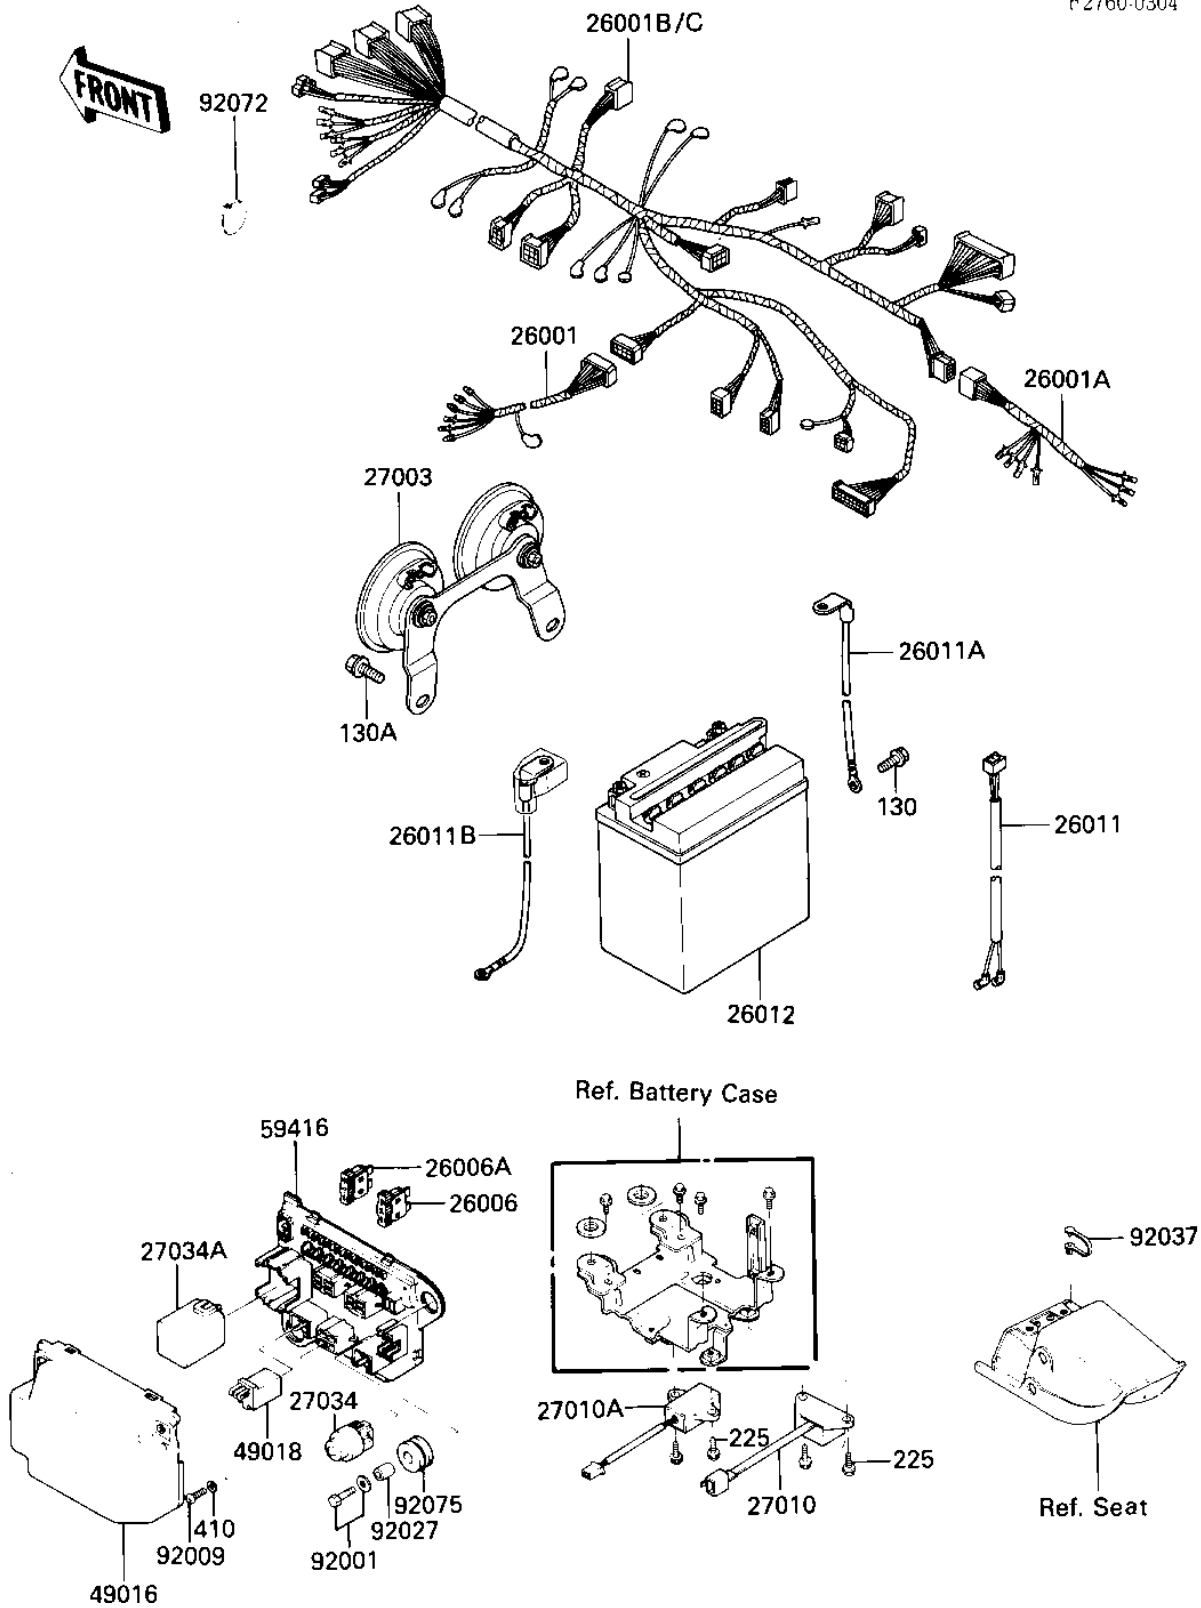

1984 LTD Shaft PARTS DIAGRAM

CHASSIS ELECTRICAL EQUIPMENT

F2760-0304

1984 LTD Shaft PARTS LIST

CHASSIS ELECTRICAL EQUIPMENT

ITEM NAME	PART NUMBER	QUANTITY
-----------	-------------	----------